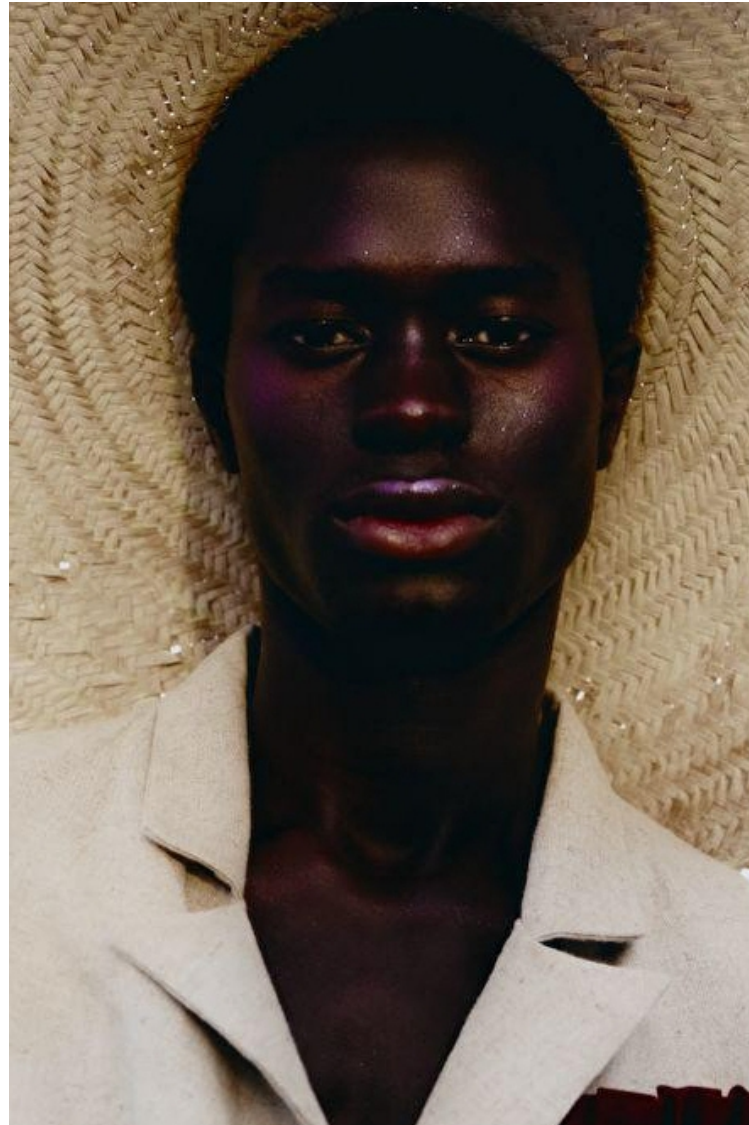

Ed Correia

Height 187cm / 6' 1.5"

Chest 85cm / 33.5"

Waist 70cm / 27.5"

Hips 89cm / 35"

Shoes EU/US/UK 44.5 / 11.5 /
10

Eyes Black

Hair Black