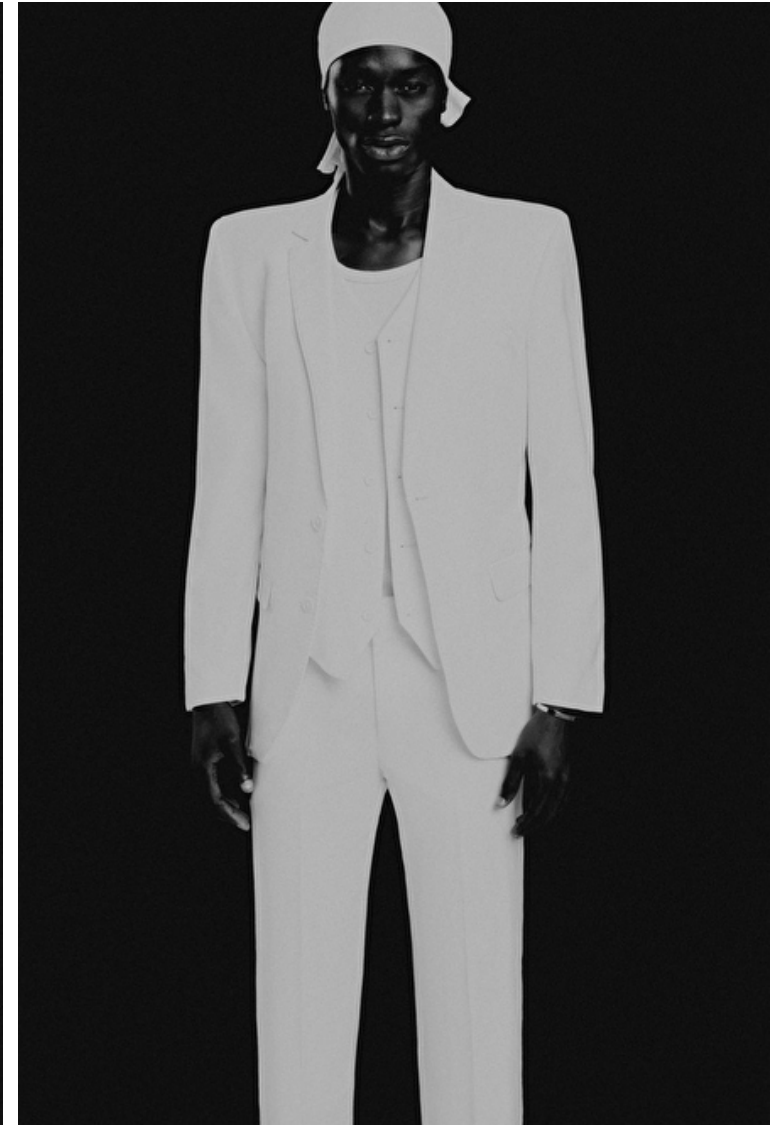

## Ed Correia

Height 187cm / 6' 1.5"

Chest 85cm / 33.5"

Waist 70cm / 27.5"

Hips 89cm / 35"

Shoes EU/US/UK 44.5 / 11.5 /  
10

Eyes Black

Hair Black