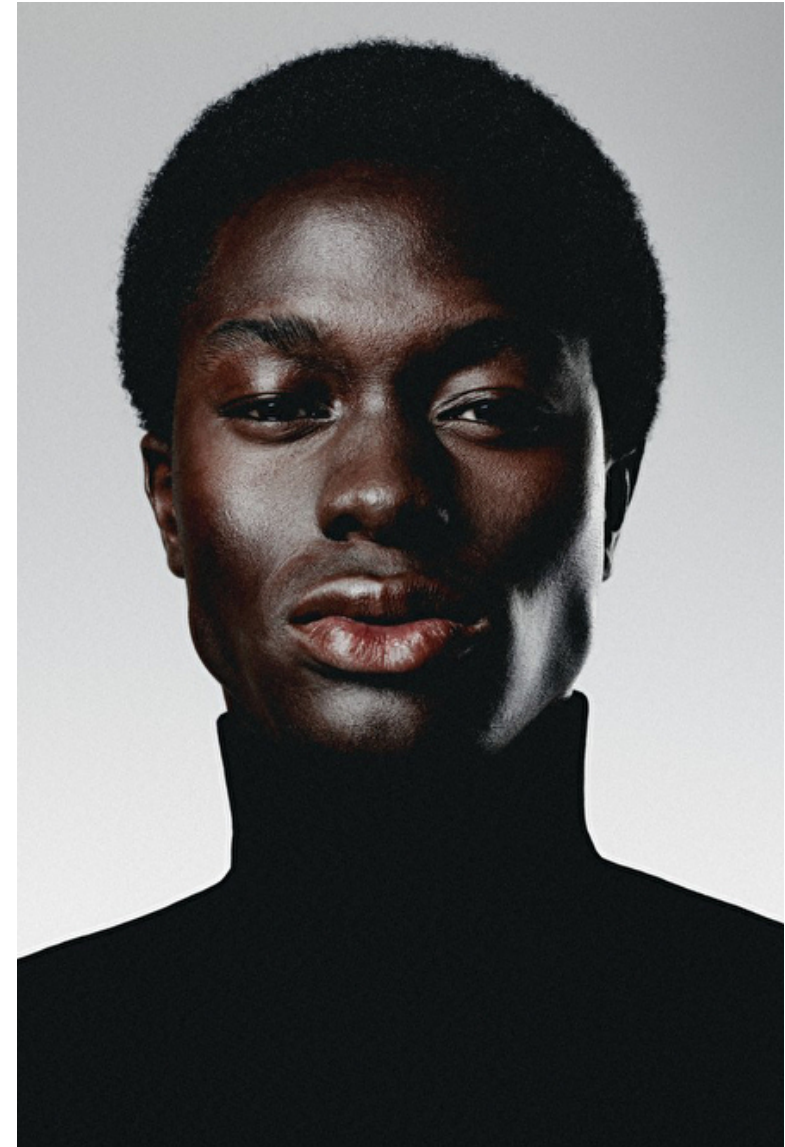

## Ed Correia

Height 187cm / 6' 1.5"

Chest 85cm / 33.5"

Waist 70cm / 27.5"

Hips 89cm / 35"

Shoes EU/US/UK 44.5 / 11.5 /  
10

Eyes Black

Hair Black