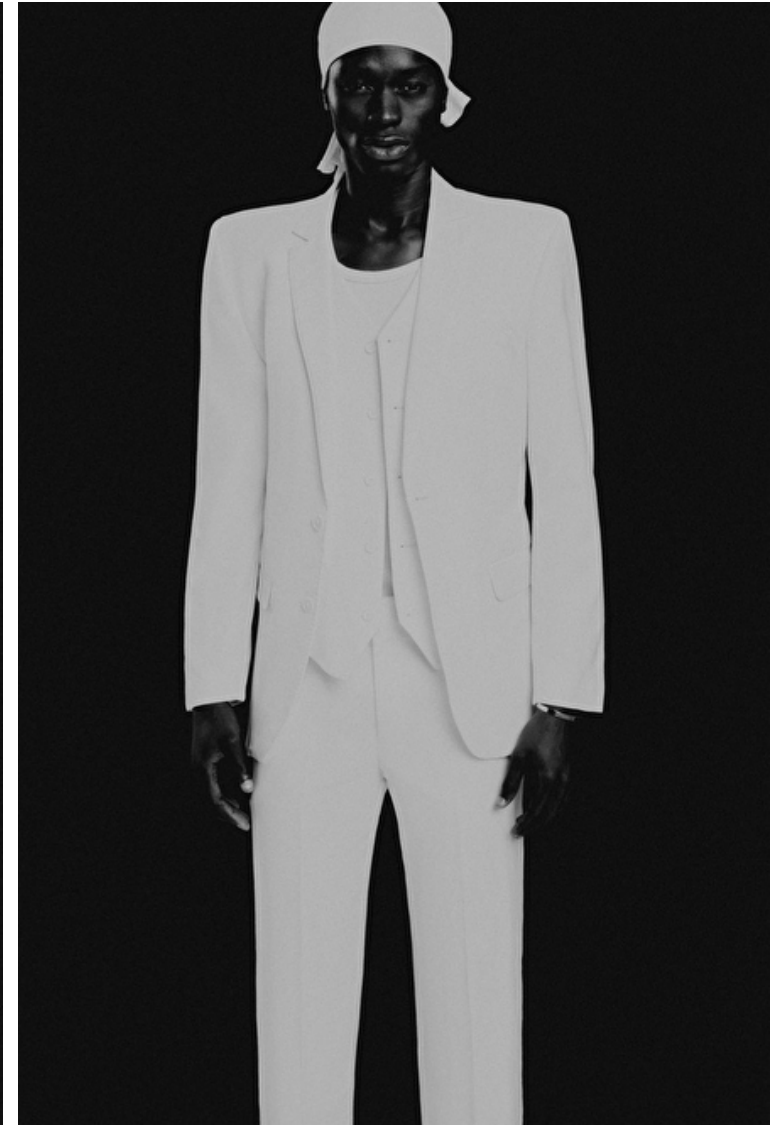

Ed Correia

Height 187cm / 6' 1.5"

Chest 85cm / 33.5"

Waist 70cm / 27.5"

Hips 89cm / 35"

Shoes EU/US/UK 44.5 / 11.5 /
10

Eyes Black

Hair Black