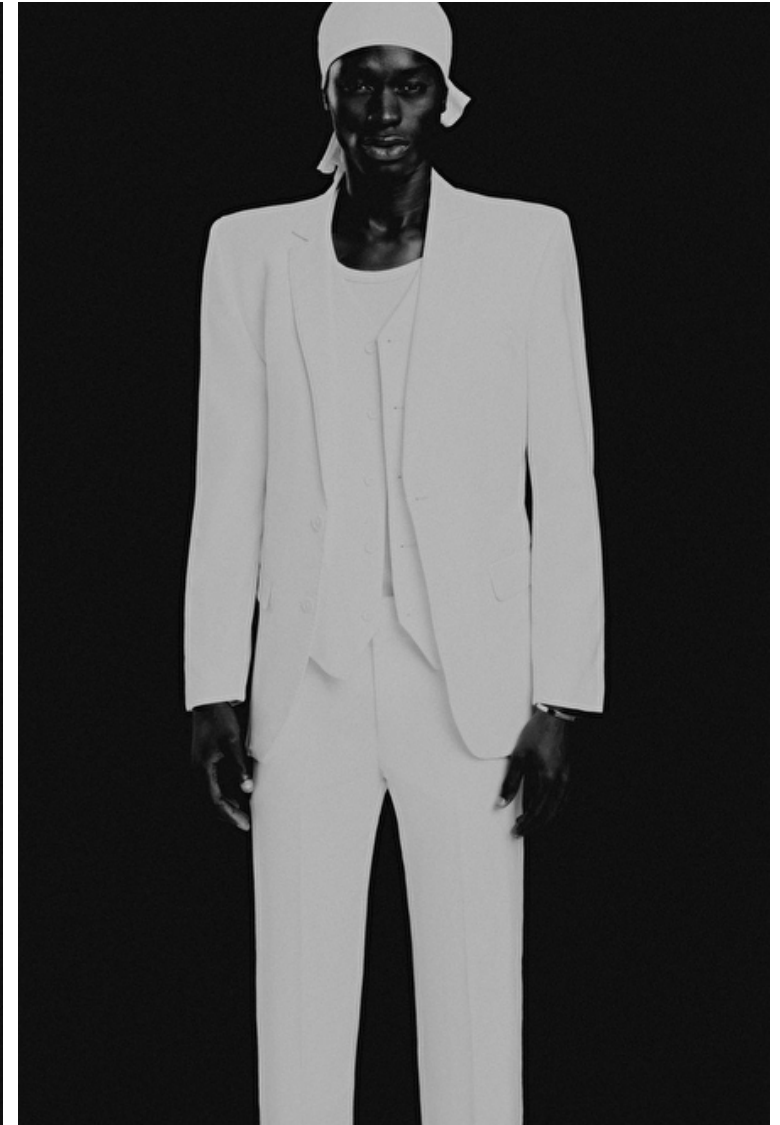

Ed Correia

Height 187cm / 6' 1.5"

Chest 85cm / 33.5"

Waist 70cm / 27.5"

Hips 89cm / 35"

Shoes EU/US/UK 44.5 / 11.5 /
10

Eyes Black

Hair Black