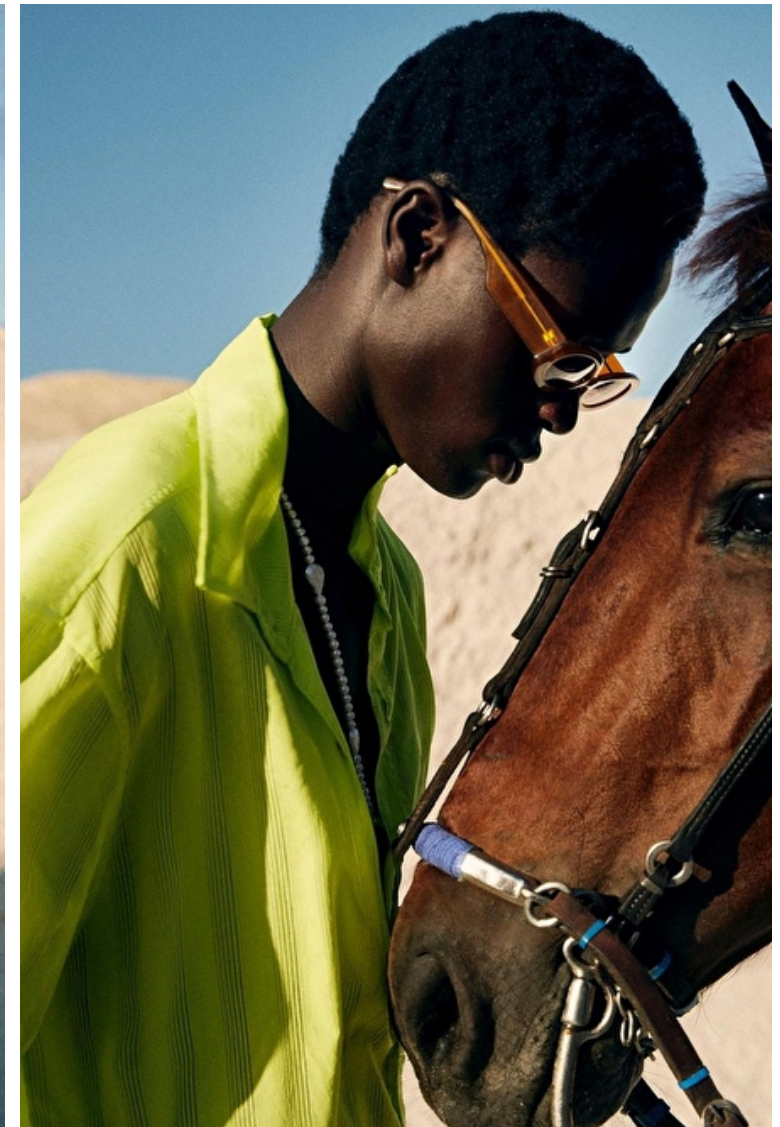

Ed Correia

Height 187cm / 6' 1.5"

Chest 85cm / 33.5"

Waist 70cm / 27.5"

Hips 89cm / 35"

Shoes EU/US/UK 44.5 / 11.5 /
10

Eyes Black

Hair Black