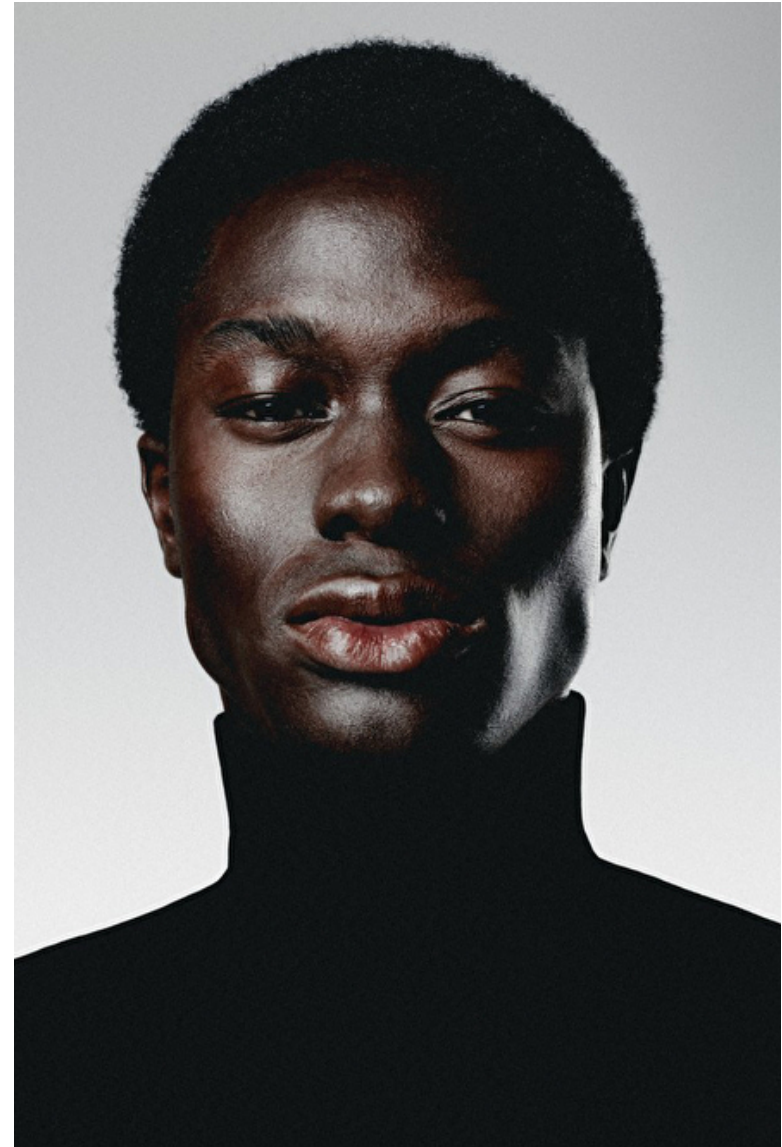

Modellink

Vasagatan 16, Goteborg, 41124, Goteborg, Sweden
Phone: 031-13 15 33 **Email:** info@modellink.se **Website:** <http://modellink.se/>

Ed Correia

Height 187cm / 6' 1.5"

Chest 85cm / 33.5"

Waist 70cm / 27.5"

Hips 89cm / 35"

Shoes EU/US/UK 44.5 / 11.5 / 10

Eyes Black

Hair Black