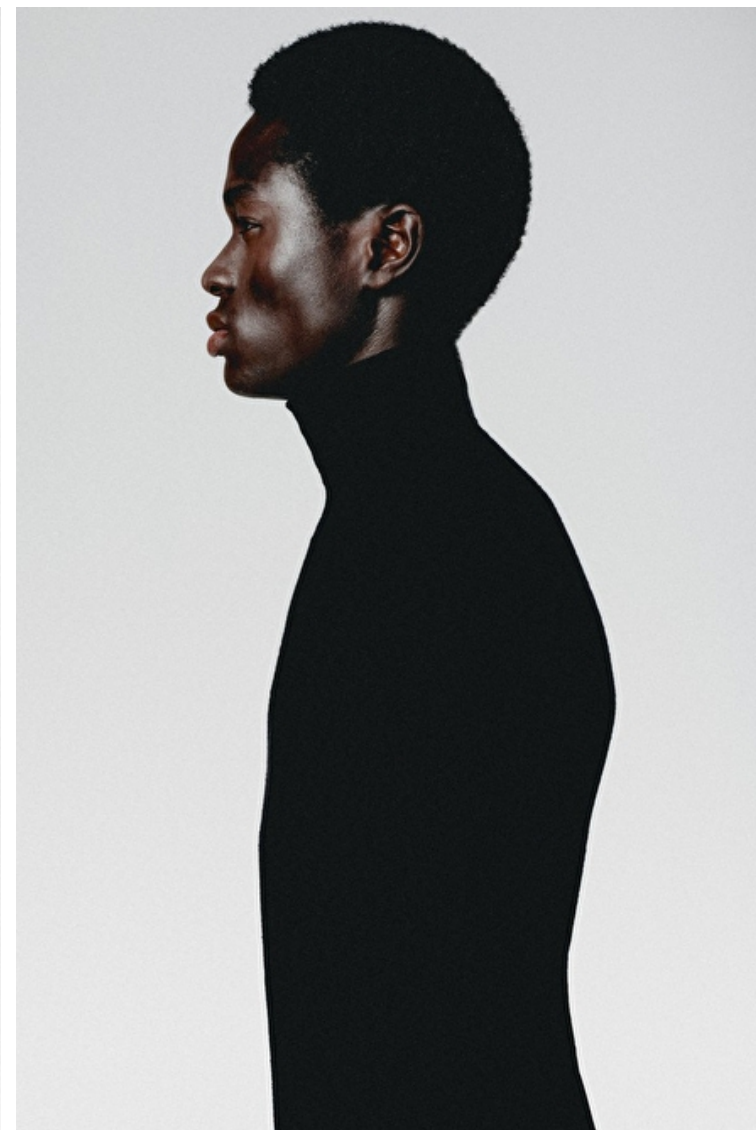

Ed Correia

Height 187cm / 6' 1.5"

Chest 85cm / 33.5"

Waist 70cm / 27.5"

Hips 89cm / 35"

Shoes EU/US/UK 44.5 / 11.5 / 10

Eyes Black

Hair Black