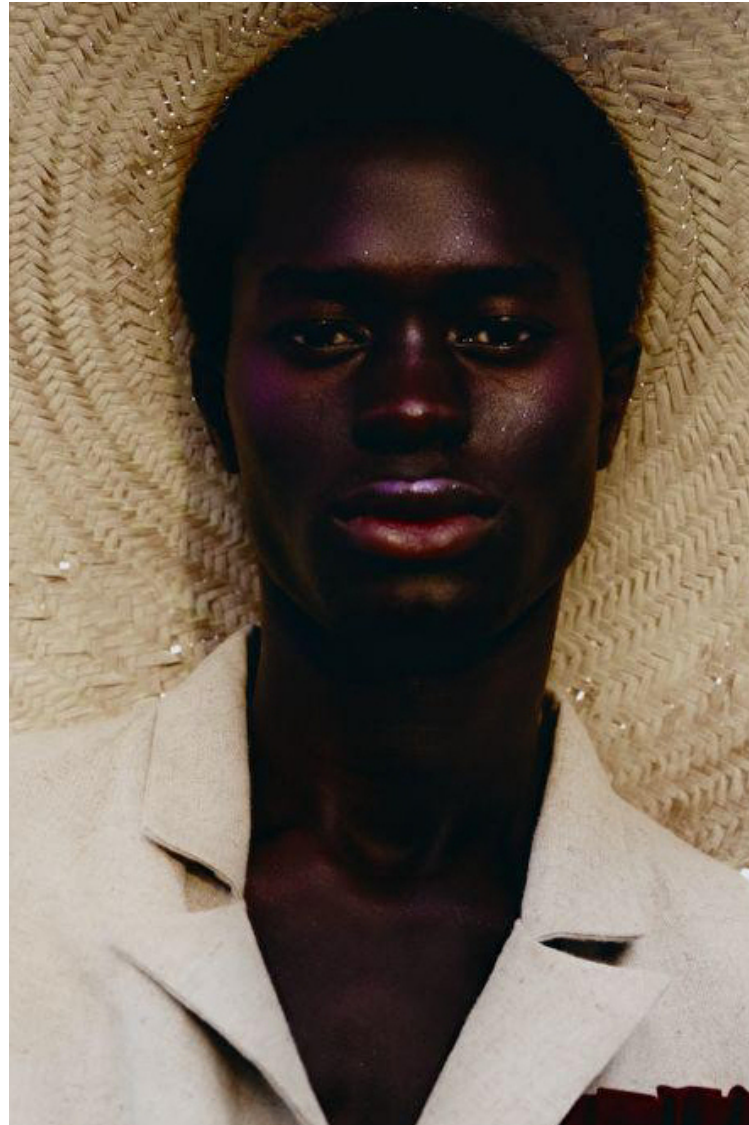

## Ed Correia

Height 187cm / 6' 1.5"

Chest 85cm / 33.5"

Waist 70cm / 27.5"

Hips 89cm / 35"

Shoes EU/US/UK 44.5 / 11.5 /  
10

Eyes Black

Hair Black