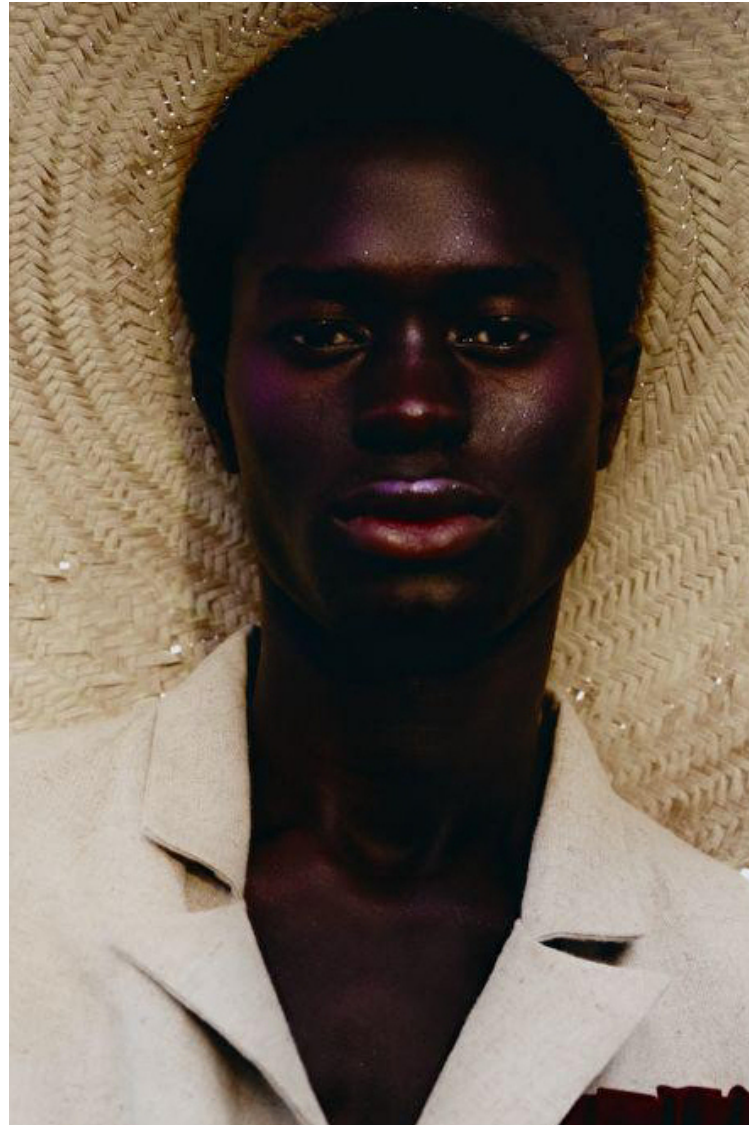

Ed Correia

Height 187cm / 6' 1.5"

Chest 85cm / 33.5"

Waist 70cm / 27.5"

Hips 89cm / 35"

Shoes EU/US/UK 44.5 / 11.5 /
10

Eyes Black

Hair Black