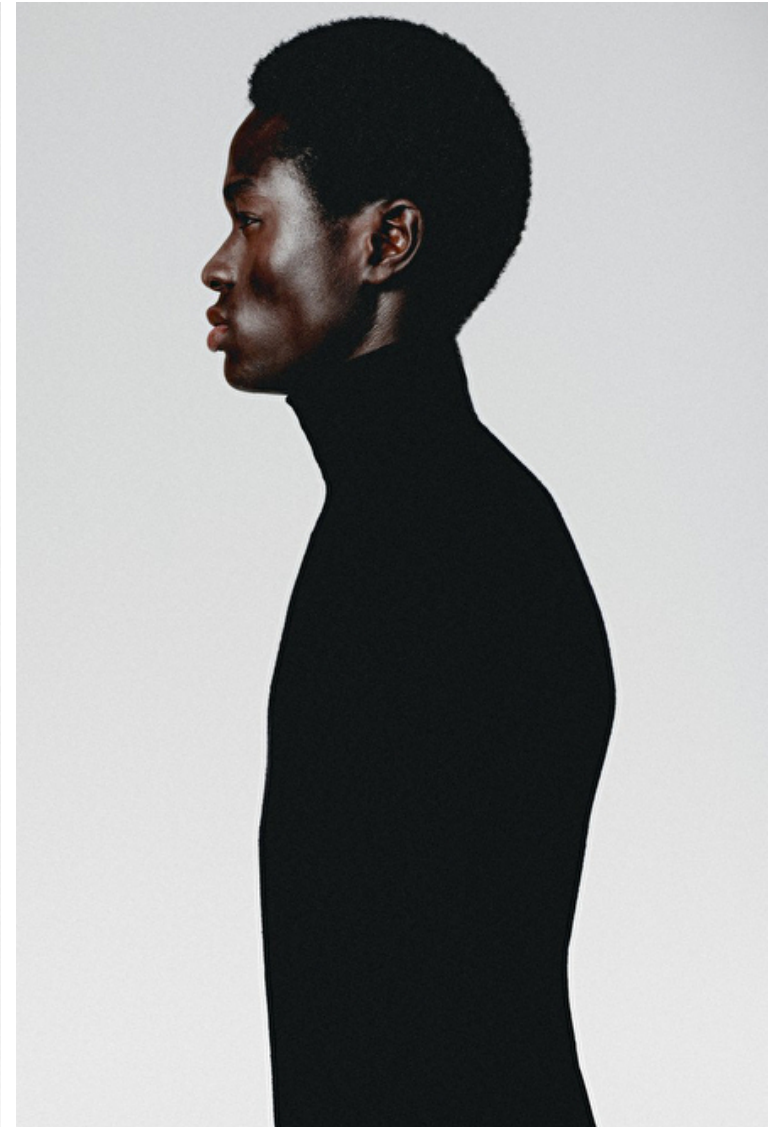

Ed Correia

Height 187cm / 6' 1.5"

Chest 85cm / 33.5"

Waist 70cm / 27.5"

Hips 89cm / 35"

Shoes EU/US/UK 44.5 / 11.5 /
10

Eyes Black

Hair Black