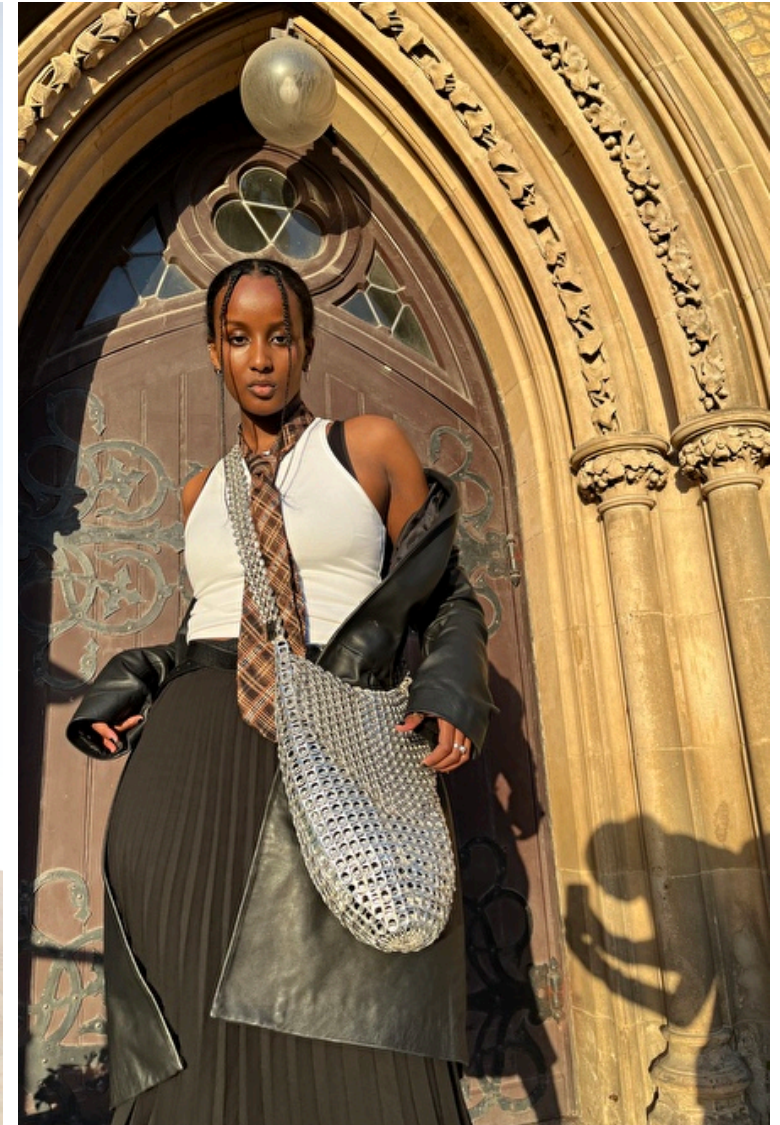

Eden Gebreyes

Height 178cm / 5' 10.0"

Bust 87cm / 34.5"

Waist 71cm / 28"

Hips 109cm / 43"

Shoes EU/US/UK 39 / 8 / 6

Eyes Brown

Hair Brown