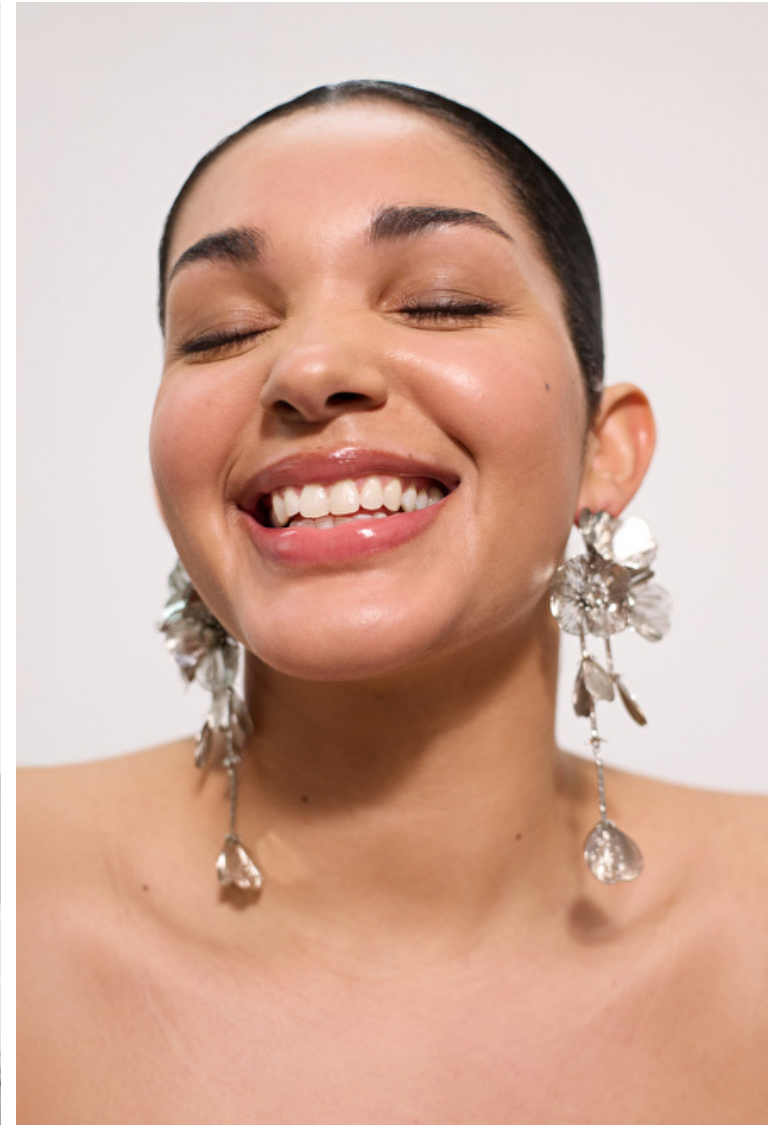

Modellink

Vasagatan 16, Goteborg, 41124, Goteborg, Sweden
Phone: 031-13 15 33 **Email:** info@modellink.se **Website:** <http://modellink.se/>

Elena Forrest

Height 178cm / 5' 10.0"

Bust 109cm / 43"

Waist 85cm / 33.5"

Hips 112cm / 44"

Shoes EU/US/UK 39.5 / 8.5 / 6

Eyes Dark brown

Hair Dark brown

Cup F

Location London