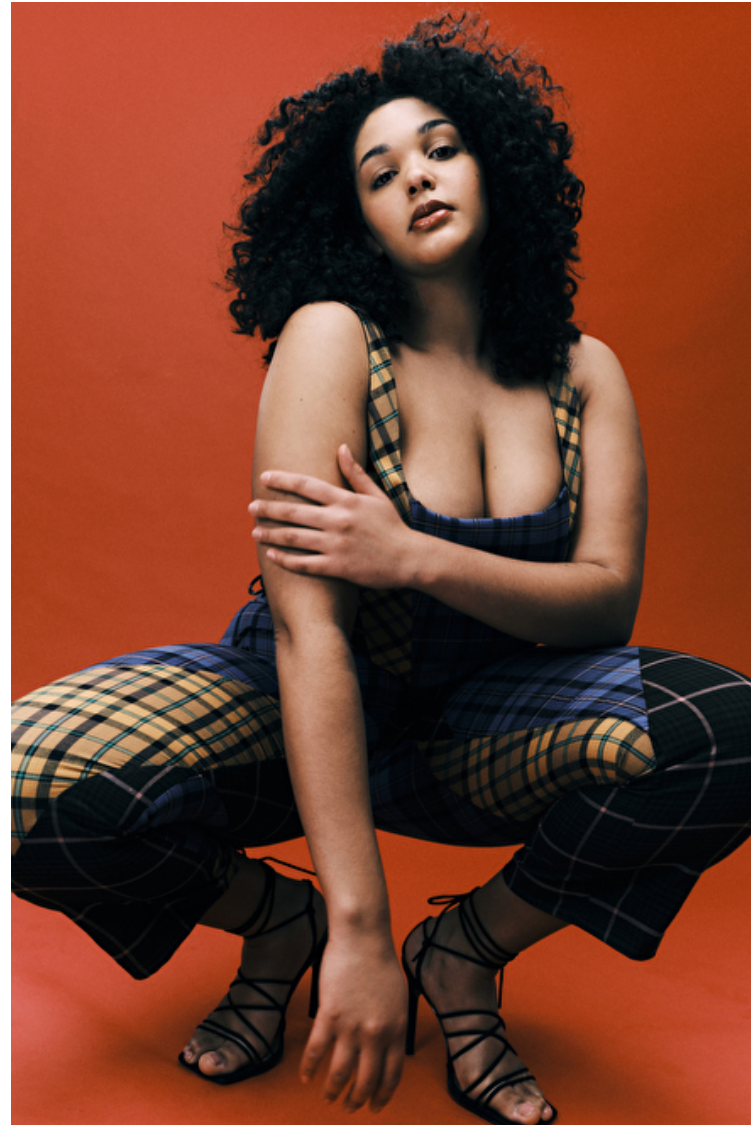

Modellink

Vasagatan 16, Goteborg, 41124, Goteborg, Sweden
Phone: 031-13 15 33 **Email:** info@modellink.se **Website:** http://modellink.se/

Elena Forrest

Height 180cm / 5' 11.0"

Bust 112cm / 44"

Waist 90cm / 35.5"

Hips 120cm / 47"

Shoes EU/US/UK 41.5 / 10 / 8

Eyes Dark brown

Hair Dark brown

Cup F

Location London