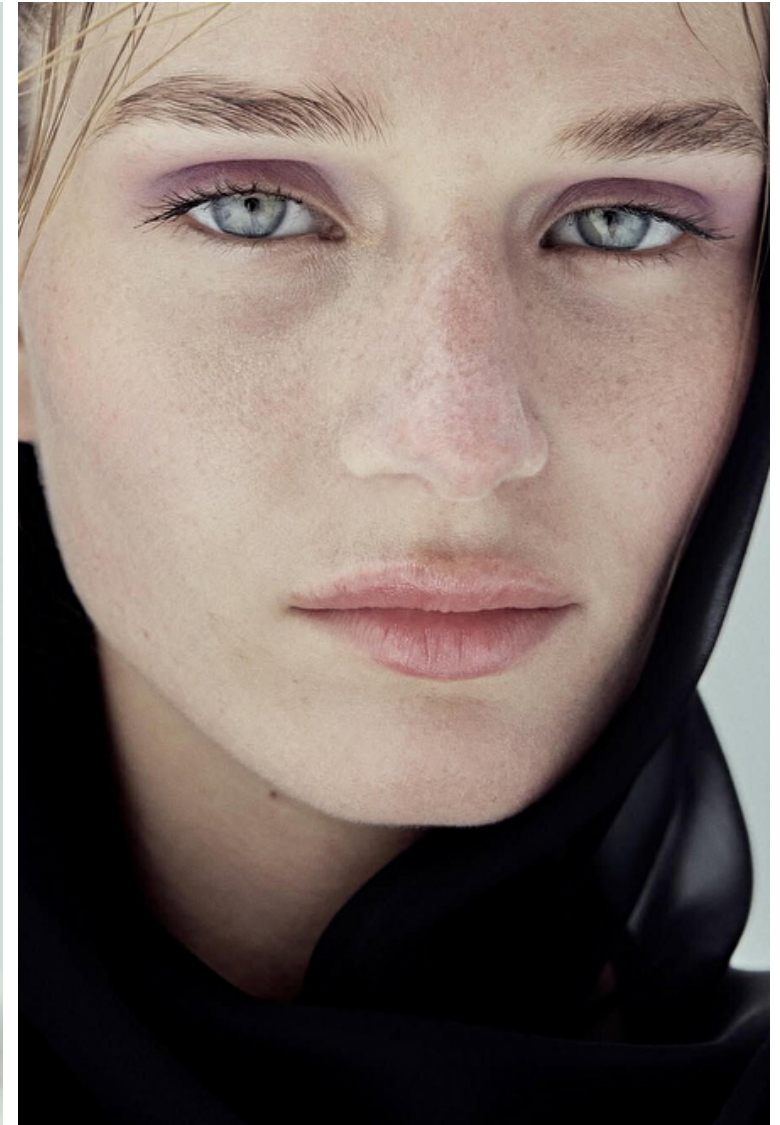

Elena Panovikova

Height 174cm / 5' 8.5"

Bust 84cm / 33"

Waist 59cm / 23"

Hips 88cm / 34.5"

Shoes EU/US/UK 38.5 / 7.5 / 5

Eyes Green grey

Hair Dark blond

Cup B