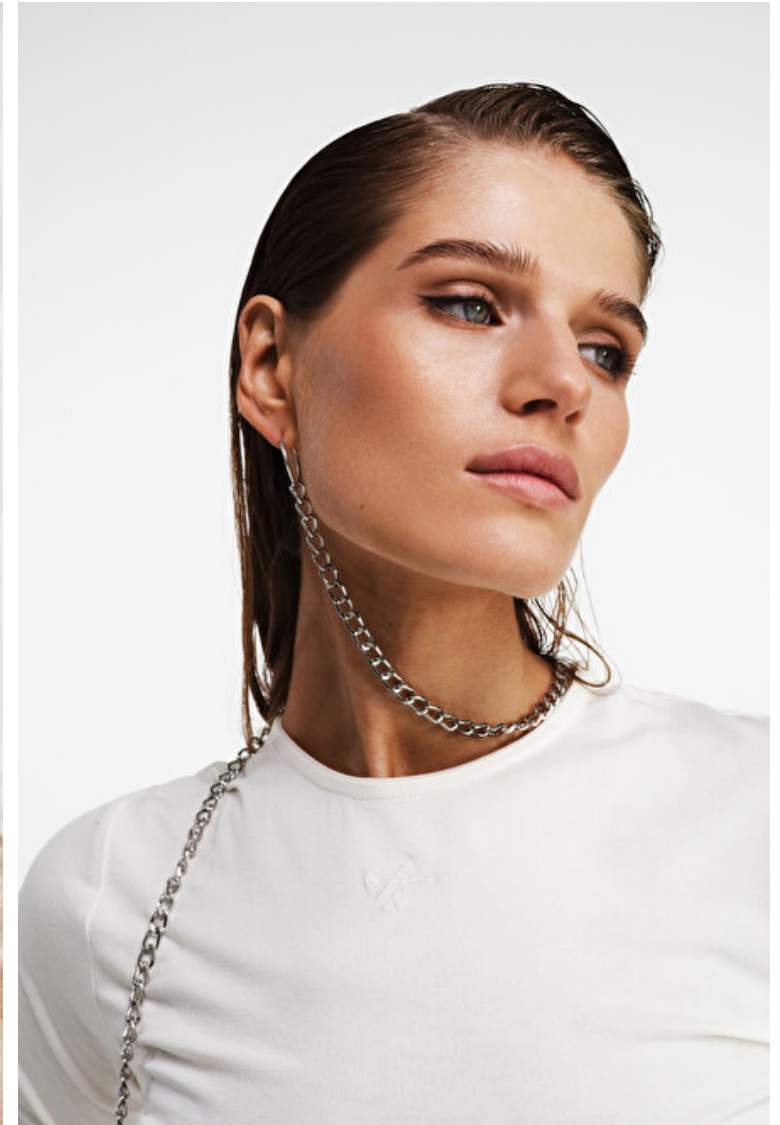

Modellink

Vasagatan 16, Goteborg, 41124, Goteborg, Sweden
Phone: 031-13 15 33 **Email:** info@modellink.se **Website:** http://modellink.se/

Elena Panovikova

Height 174cm / 5' 8.5"

Bust 86cm / 34"

Waist 60cm / 23.5"

Hips 89cm / 35"

Shoes EU/US/UK 38.5 / 7.5 / 5

Eyes Green grey

Hair Dark blond

Cup B