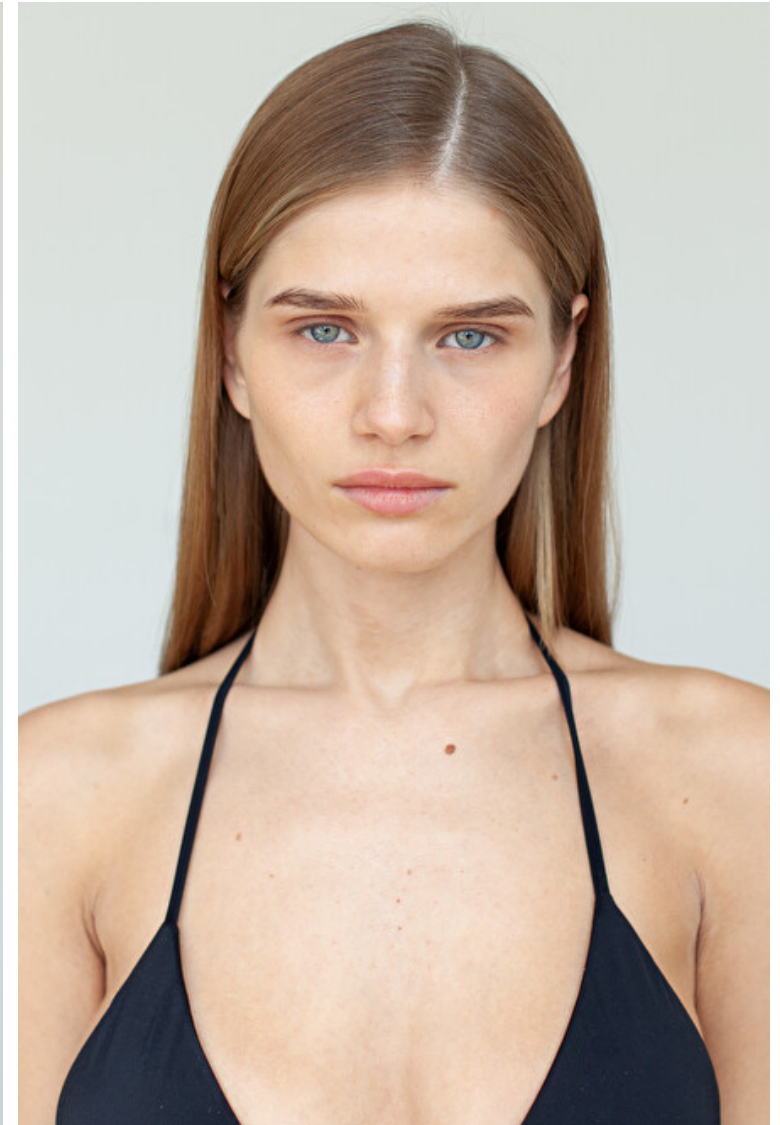

Modellink

Vasagatan 16, Goteborg, 41124, Goteborg, Sweden
Phone: 031-13 15 33 **Email:** info@modellink.se **Website:** <http://modellink.se/>

Elena Panovikova

Height 174cm / 5' 8.5"

Bust 86cm / 34"

Waist 60cm / 23.5"

Hips 89cm / 35"

Shoes EU/US/UK 38.5 / 7.5 / 5

Eyes Green grey

Hair Dark blond

Cup B