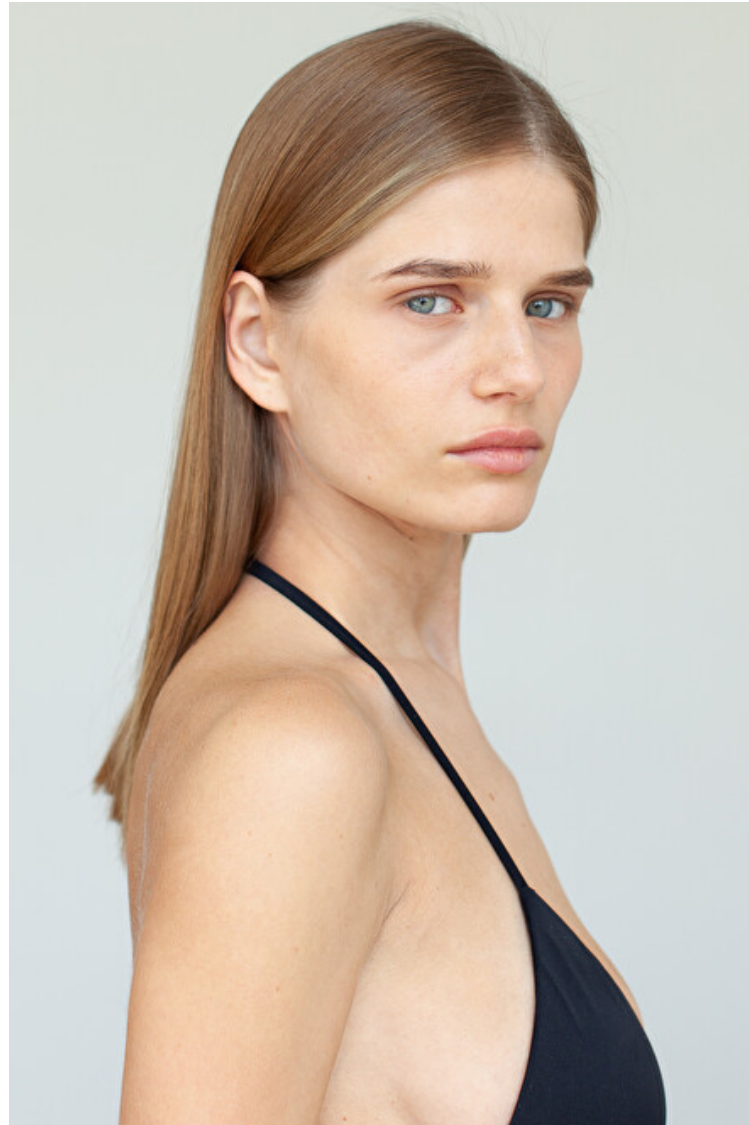

Modellink

Vasagatan 16, Goteborg, 41124, Goteborg, Sweden
Phone: 031-13 15 33 **Email:** info@modellink.se **Website:** <http://modellink.se/>

Elena Panovikova

Height 174cm / 5' 8.5"

Bust 86cm / 34"

Waist 60cm / 23.5"

Hips 89cm / 35"

Shoes EU/US/UK 38.5 / 7.5 / 5

Eyes Green grey

Hair Dark blond

Cup B