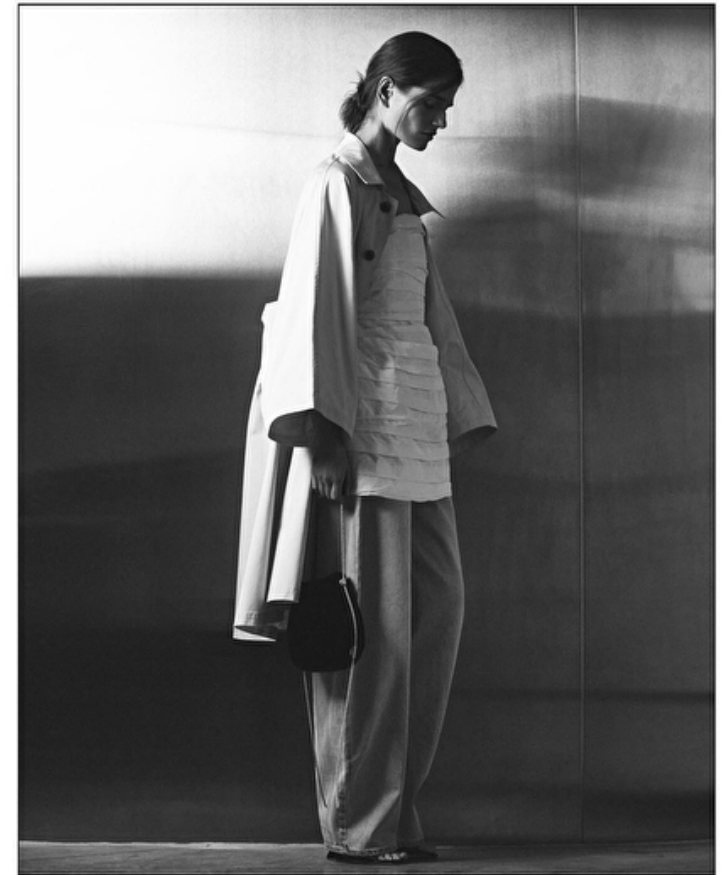

Modellink

Vasagatan 16, Goteborg, 41124, Goteborg, Sweden
Phone: 031-13 15 33 **Email:** info@modellink.se **Website:** <http://modellink.se/>

Elena Panovikova

Height 174cm / 5' 8.5"

Bust 86cm / 34"

Waist 60cm / 23.5"

Hips 89cm / 35"

Shoes EU/US/UK 38.5 / 7.5 / 5

Eyes Green grey

Hair Dark blond

Cup B