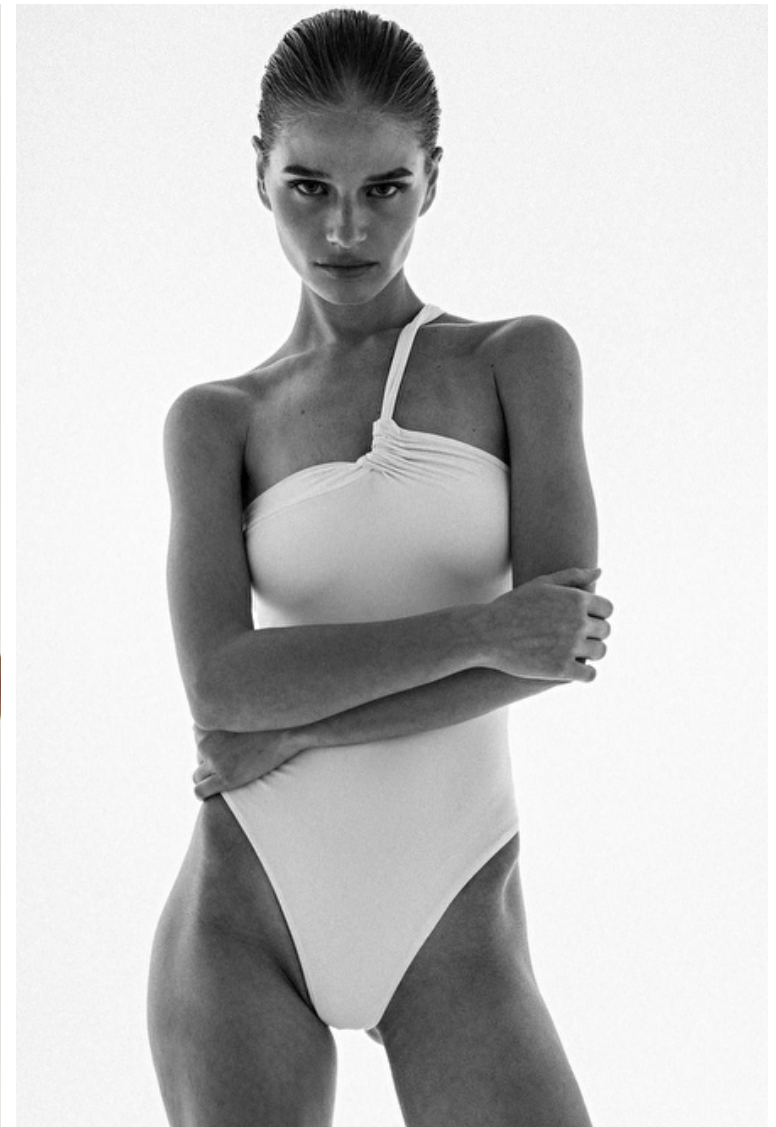

Elena Panovikova

Height 174cm / 5' 8.5"

Bust 84cm / 33"

Waist 59cm / 23"

Hips 88cm / 34.5"

Shoes EU/US/UK 38.5 / 7.5 / 5

Eyes Green grey

Hair Dark blond

Cup B