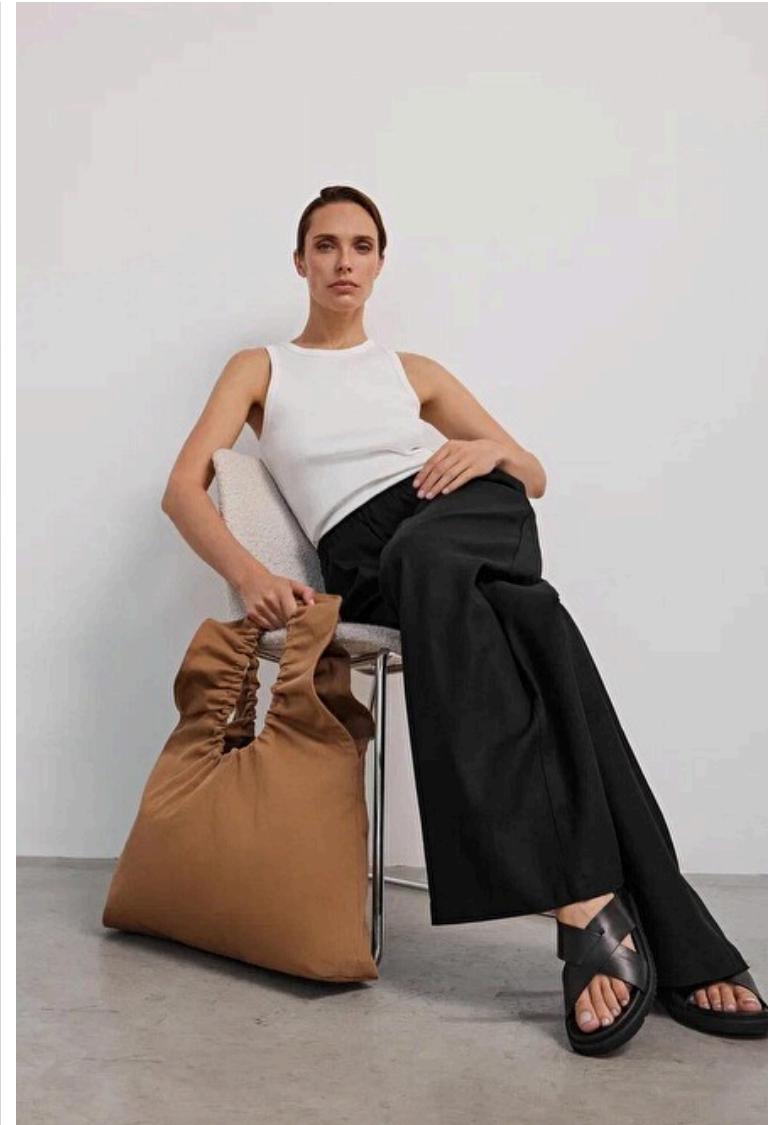

Lena Z

Height 177cm / 5' 9.5"

Bust 80cm / 31.5"

Waist 66cm / 26"

Hips 94cm / 37"

Shoes EU/US/UK 40 / 9 / 7

Eyes Blue grey

Hair Dark blond