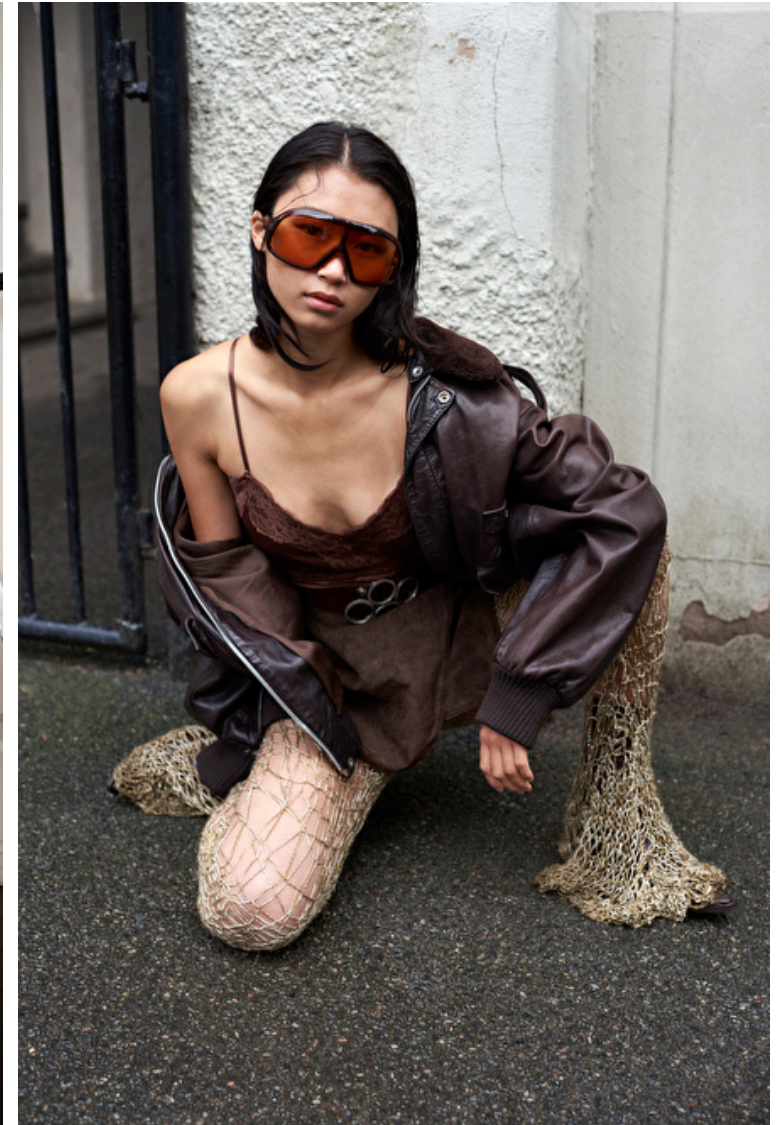

Modellink

Vasagatan 16, Goteborg, 41124, Goteborg, Sweden
Phone: 031-13 15 33 **Email:** info@modellink.se **Website:** http://modellink.se/

Elinna

Height 174cm / 5' 8.5"

Bust 77cm / 30.5"

Waist 59cm / 23"

Hips 91cm / 36"

Shoes EU/US/UK 37.5 / 7 / 4

Eyes Dark brown

Hair Black

Cup A