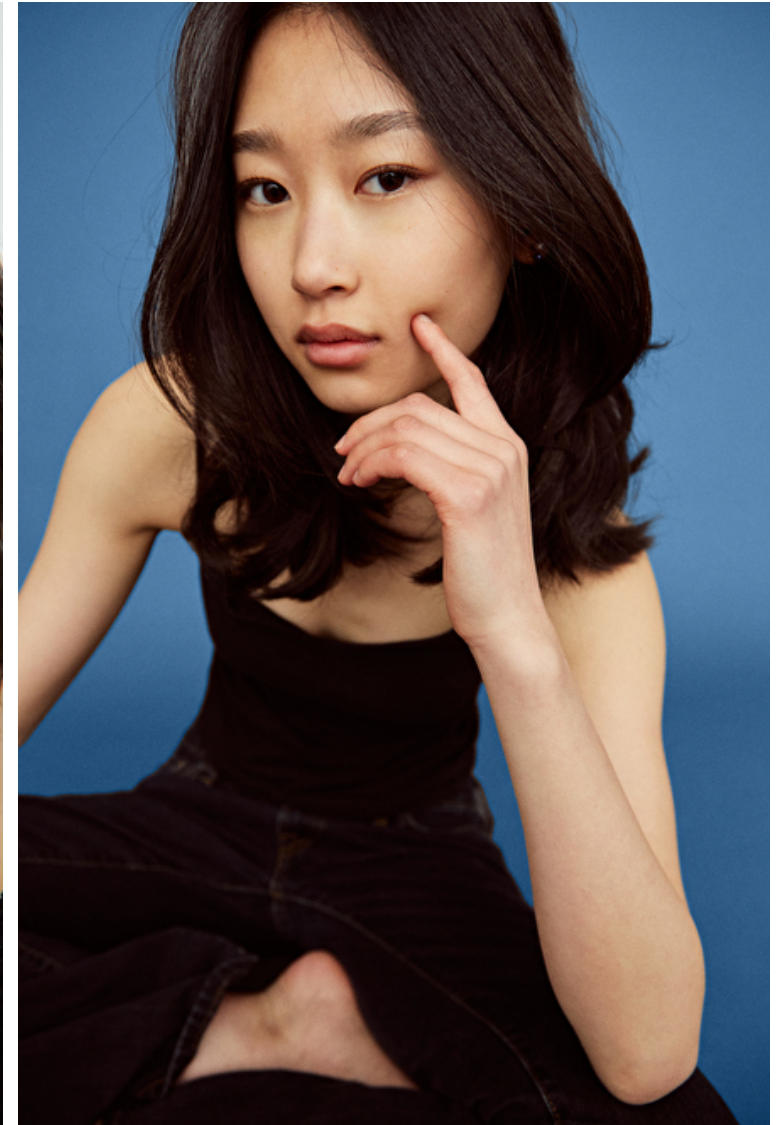

Modellink

Vasagatan 16, Goteborg, 41124, Goteborg, Sweden
Phone: 031-13 15 33 **Email:** info@modellink.se **Website:** http://modellink.se/

Elinna

Height 174cm / 5' 8.5"

Bust 77cm / 30.5"

Waist 59cm / 23"

Hips 91cm / 36"

Shoes EU/US/UK 37.5 / 7 / 4

Eyes Dark brown

Hair Black

Cup A