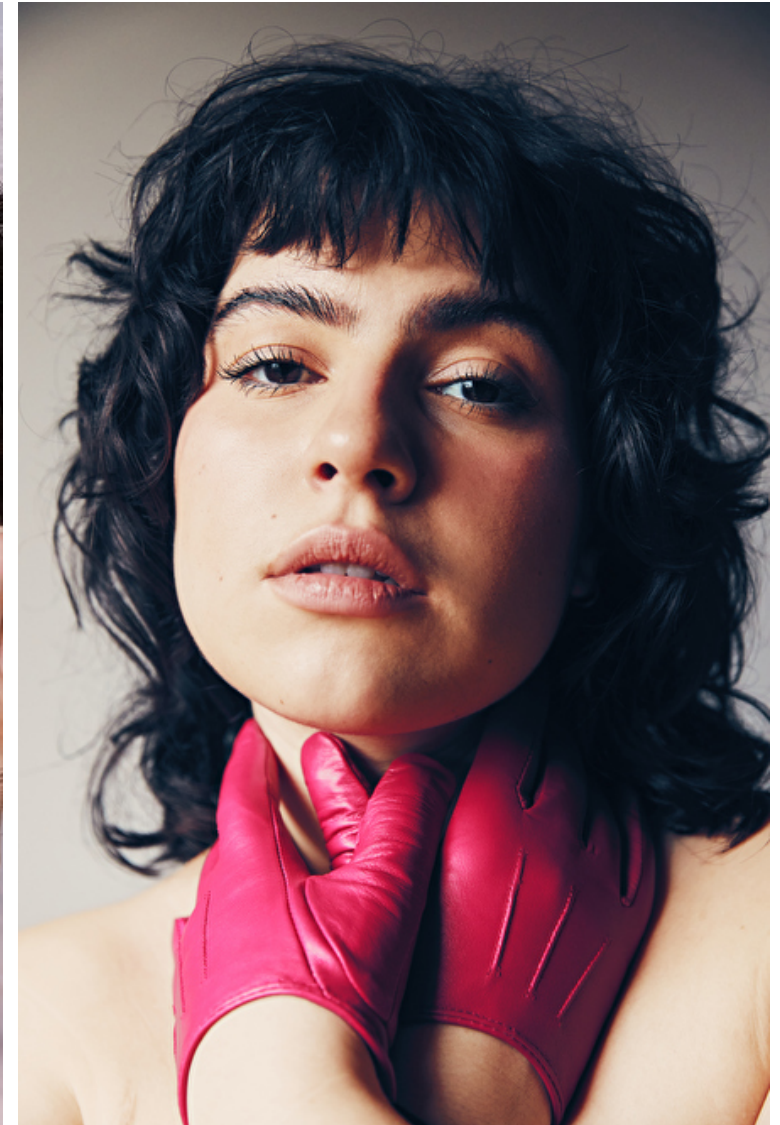

Modellink

Vasagatan 16, Goteborg, 41124, Goteborg, Sweden
Phone: 031-13 15 33 **Email:** info@modellink.se **Website:** http://modellink.se/

Elisa-Marie Lamborot

Height 177cm / 5' 9.5"

Bust 100cm / 39.5"

Waist 80cm / 31.5"

Hips 125cm / 49"

Shoes EU/US/UK 39 / 8 / 6

Eyes Brown

Hair Brown

Cup D