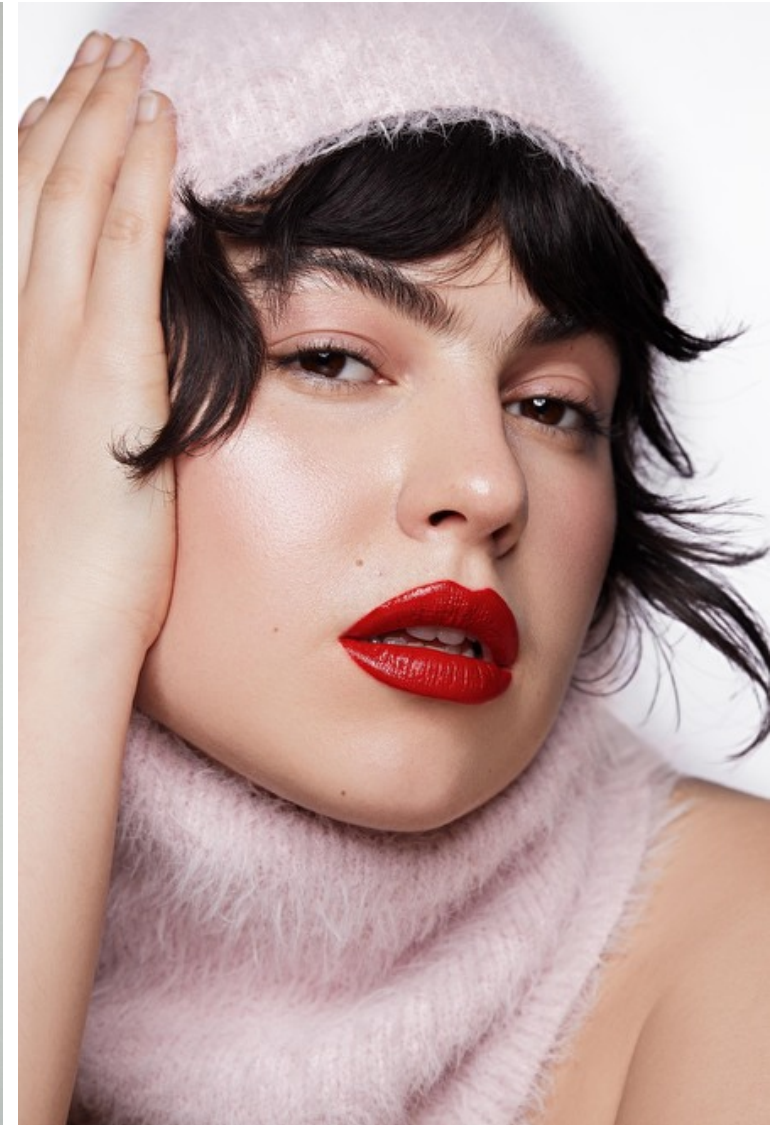

Modellink

Vasagatan 16, Goteborg, 41124, Goteborg, Sweden
Phone: 031-13 15 33 **Email:** info@modellink.se **Website:** http://modellink.se/

Elisa-Marie Lamborot

Height 177cm / 5' 9.5"

Bust 100cm / 39.5"

Waist 80cm / 31.5"

Hips 125cm / 49"

Shoes EU/US/UK 39 / 8 / 6

Eyes Brown

Hair Brown

Cup D