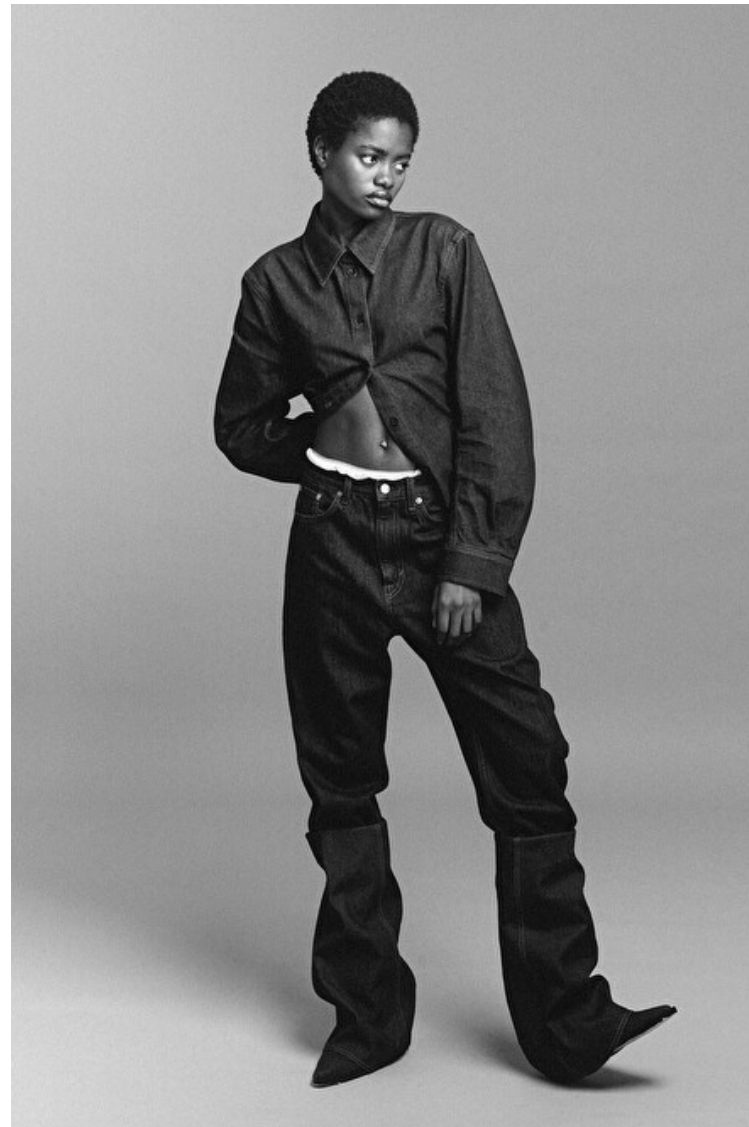

Elizabeth Ayodele

Height 172cm / 5' 7.5"

Bust 77cm / 30.5"

Waist 59cm / 23"

Hips 87cm / 34.5"

Shoes EU/US/UK 38 / 7.5 / 5

Eyes Brown

Hair Black

Cup B