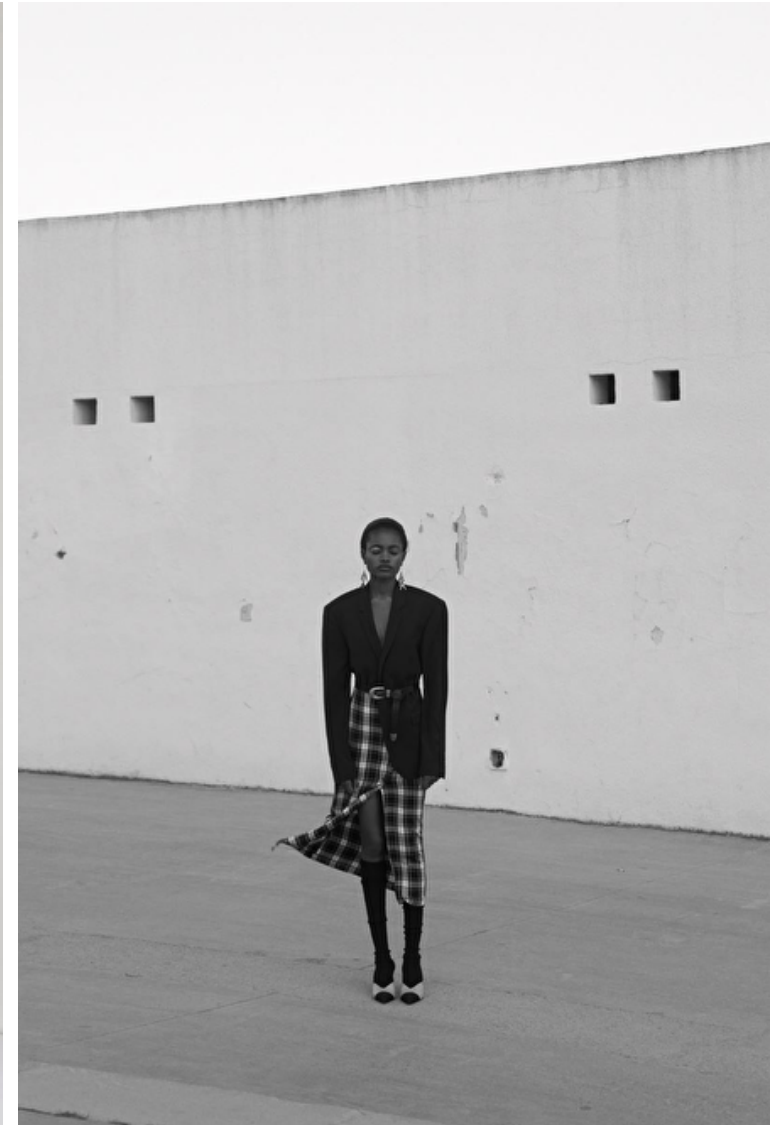

Elizabeth Ayodele

Height 172cm / 5' 7.5"

Bust 77cm / 30.5"

Waist 59cm / 23"

Hips 87cm / 34.5"

Shoes EU/US/UK 38 / 7.5 / 5

Eyes Brown

Hair Black

Cup B