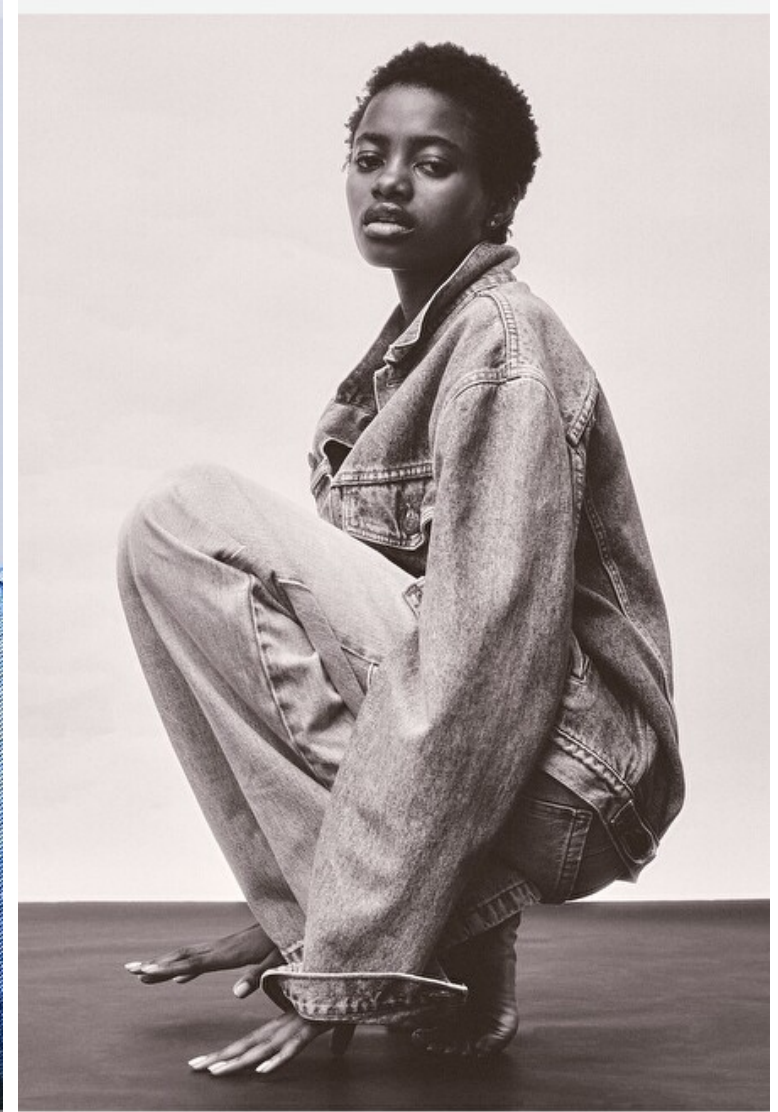

Elizabeth Ayodele

Height 172cm / 5' 7.5"

Bust 77cm / 30.5"

Waist 59cm / 23"

Hips 87cm / 34.5"

Shoes EU/US/UK 38 / 7.5 / 5

Eyes Brown

Hair Black

Cup B