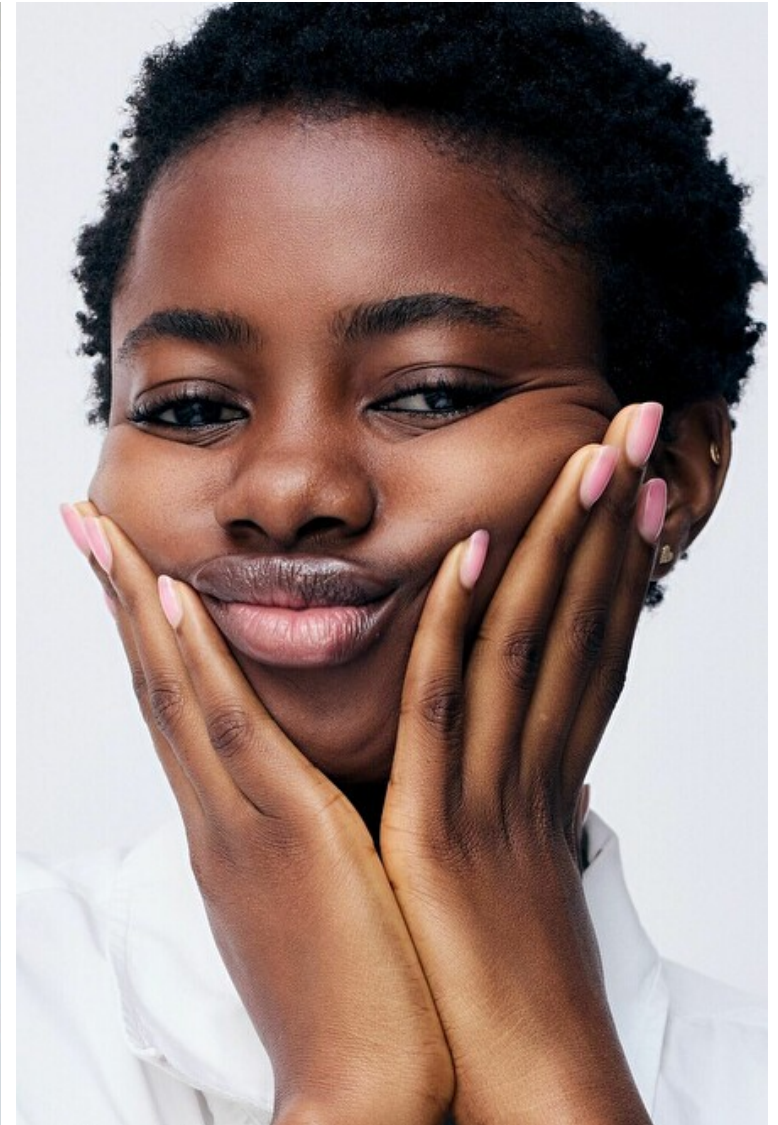

Modellink

Vasagatan 16, Goteborg, 41124, Goteborg, Sweden
Phone: 031-13 15 33 **Email:** info@modellink.se **Website:** <http://modellink.se/>

Elizabeth Ayodele

Height 172cm / 5' 7.5"

Bust 74cm / 29"

Waist 61cm / 24"

Hips 86cm / 34"

Shoes EU/US/UK 38 / 7.5 / 5

Eyes Brown

Hair Black

Cup B