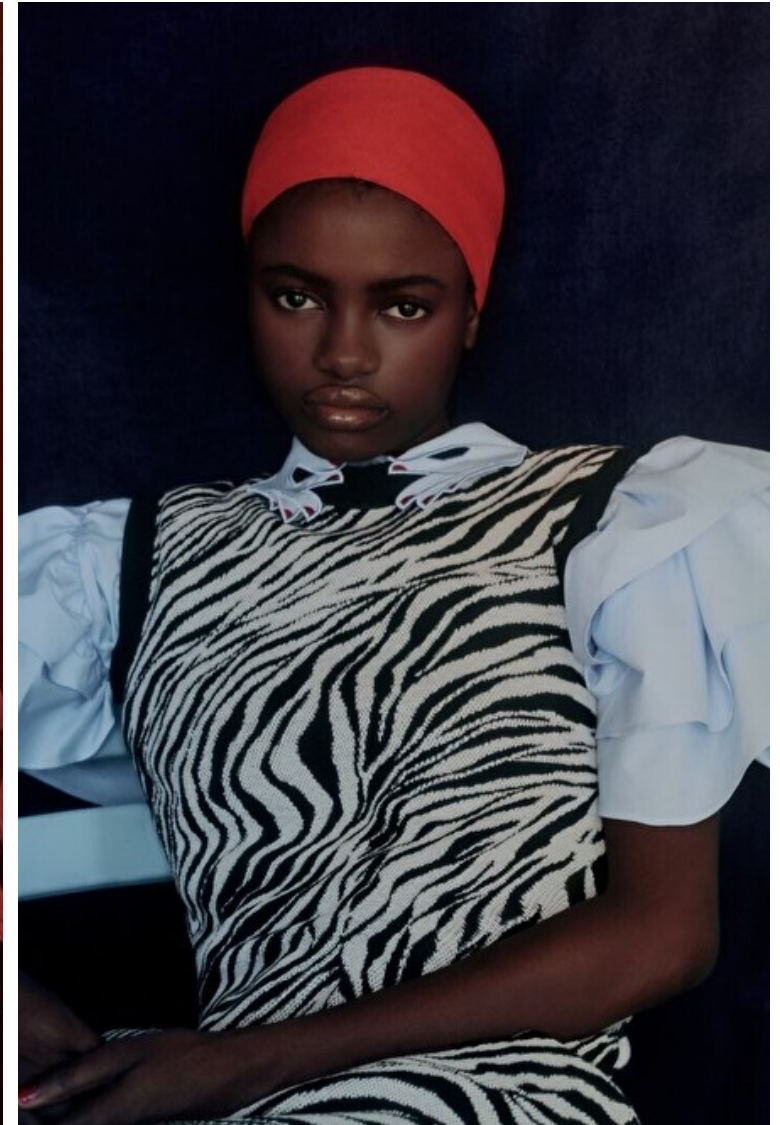

Modellink

Vasagatan 16, Goteborg, 41124, Goteborg, Sweden
Phone: 031-13 15 33 **Email:** info@modellink.se **Website:** http://modellink.se/

Elizabeth Ayodele

Height 172cm / 5' 7.5"

Bust 74cm / 29"

Waist 61cm / 24"

Hips 86cm / 34"

Shoes EU/US/UK 38 / 7.5 / 5

Eyes Brown

Hair Black

Cup B