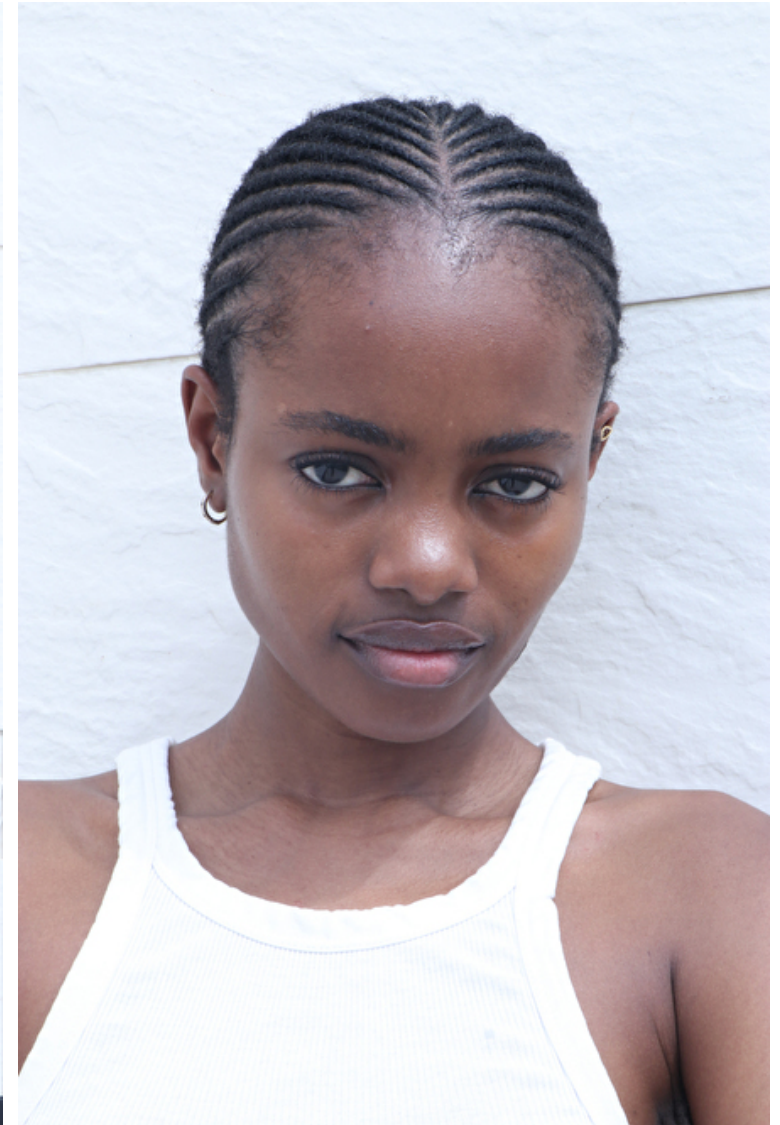

Modellink

Vasagatan 16, Goteborg, 41124, Goteborg, Sweden
Phone: 031-13 15 33 **Email:** info@modellink.se **Website:** http://modellink.se/

Elizabeth Ayodele

Height 172cm / 5' 7.5"

Bust 74cm / 29"

Waist 61cm / 24"

Hips 86cm / 34"

Shoes EU/US/UK 38 / 7.5 / 5

Eyes Brown

Hair Black

Cup B