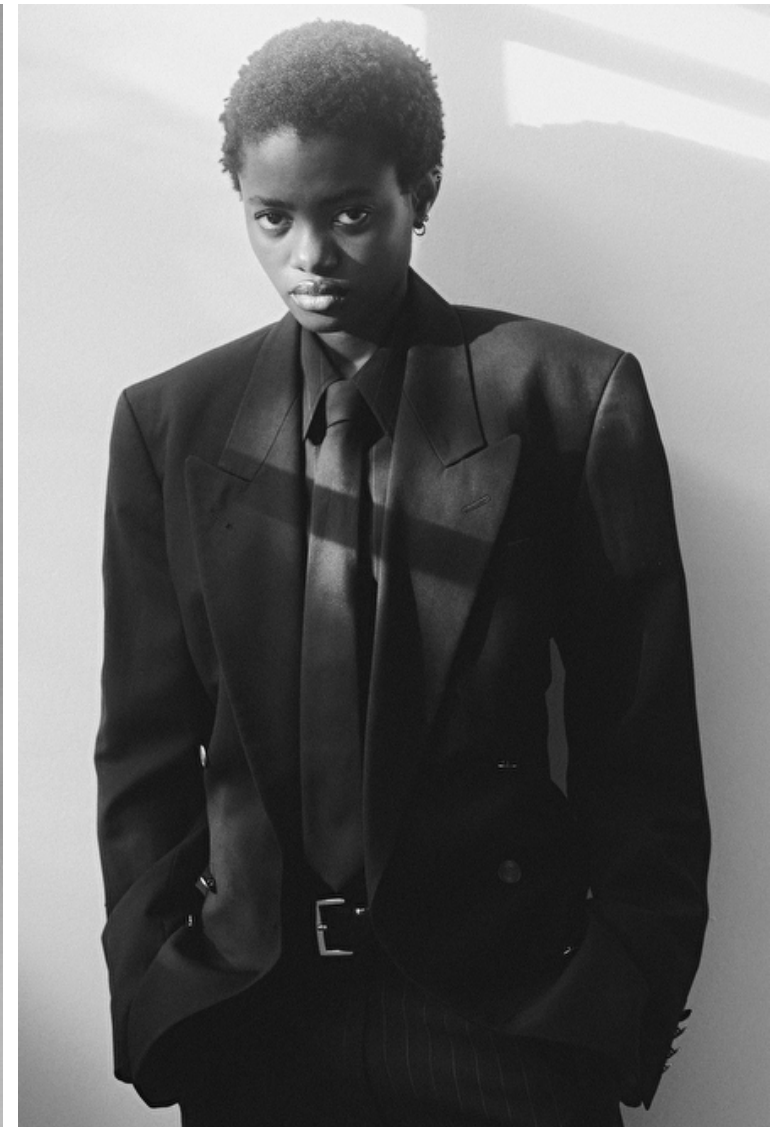

Elizabeth Ayodele

Height 172cm / 5' 7.5"

Bust 77cm / 30.5"

Waist 59cm / 23"

Hips 87cm / 34.5"

Shoes EU/US/UK 38 / 7.5 / 5

Eyes Brown

Hair Black

Cup B