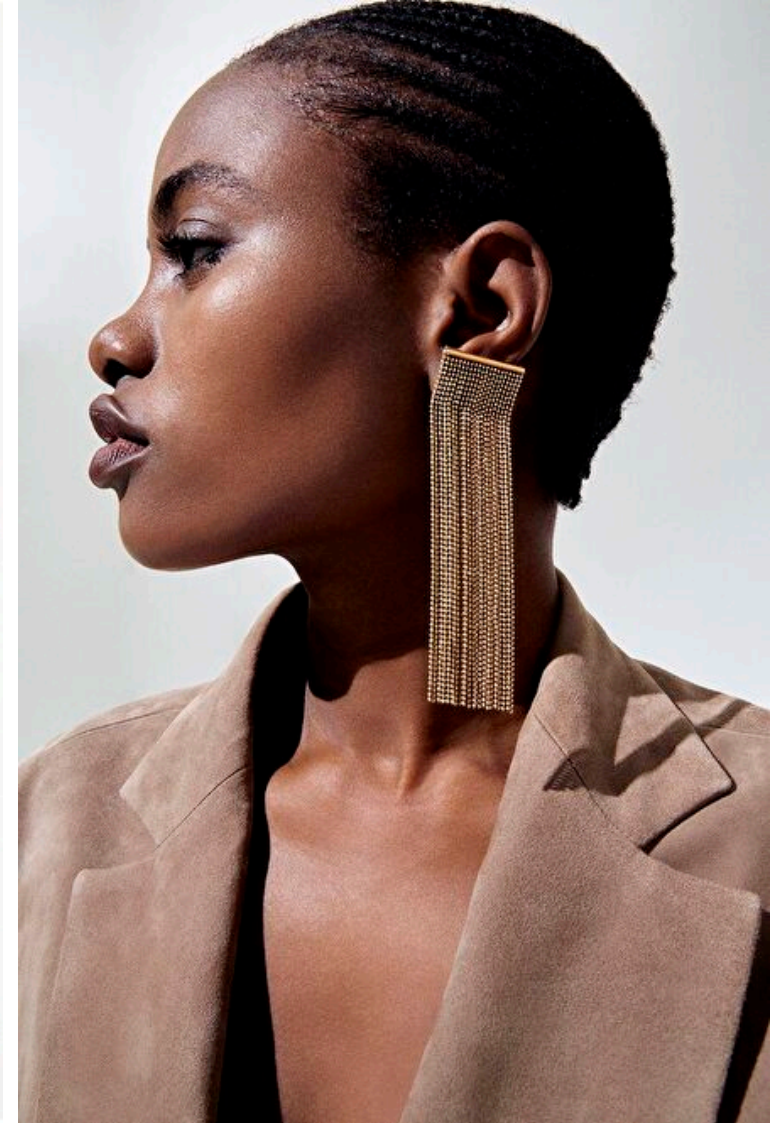

Modellink

Vasagatan 16, Goteborg, 41124, Goteborg, Sweden
Phone: 031-13 15 33 Email: info@modellink.se Website: http://modellink.se/

Elizabeth Ayodele

Height 172cm / 5' 7.5"

Bust 74cm / 29"

Waist 61cm / 24"

Hips 86cm / 34"

Shoes EU/US/UK 38 / 7.5 / 5

Eyes Brown

Hair Black

Cup B