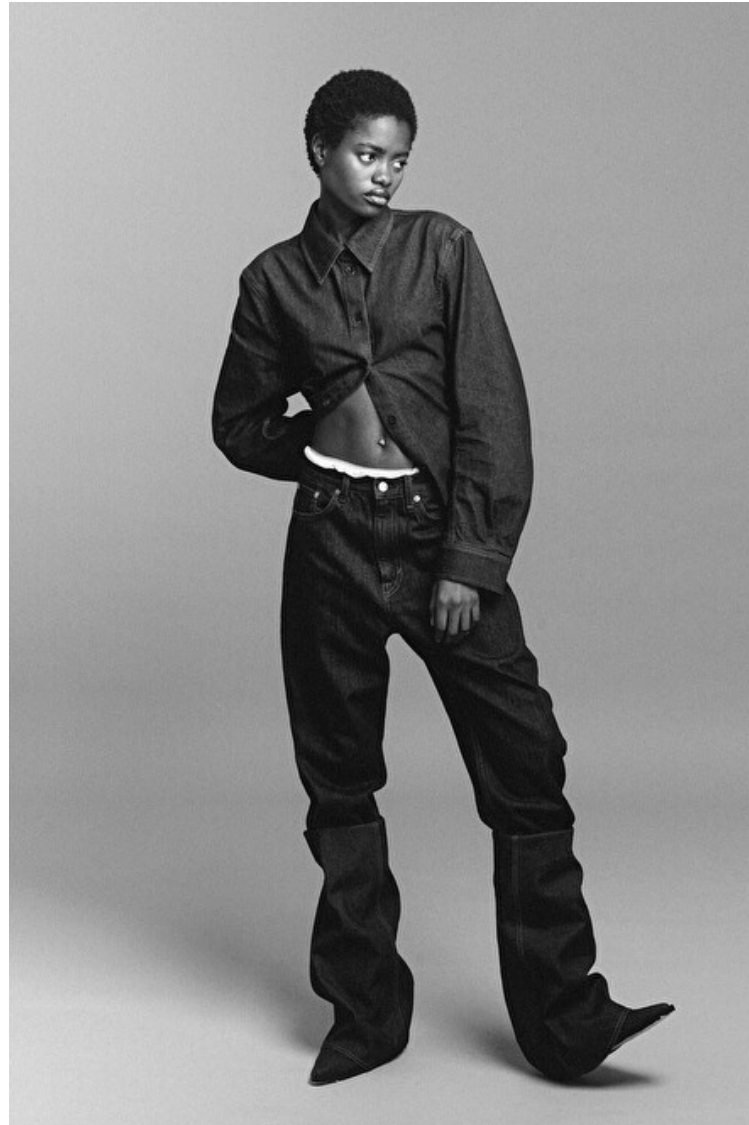

Modellink

Vasagatan 16, Goteborg, 41124, Goteborg, Sweden
Phone: 031-13 15 33 **Email:** info@modellink.se **Website:** <http://modellink.se/>

Elizabeth Ayodele

Height 172cm / 5' 7.5"

Bust 74cm / 29"

Waist 61cm / 24"

Hips 86cm / 34"

Shoes EU/US/UK 38 / 7.5 / 5

Eyes Brown

Hair Black

Cup B