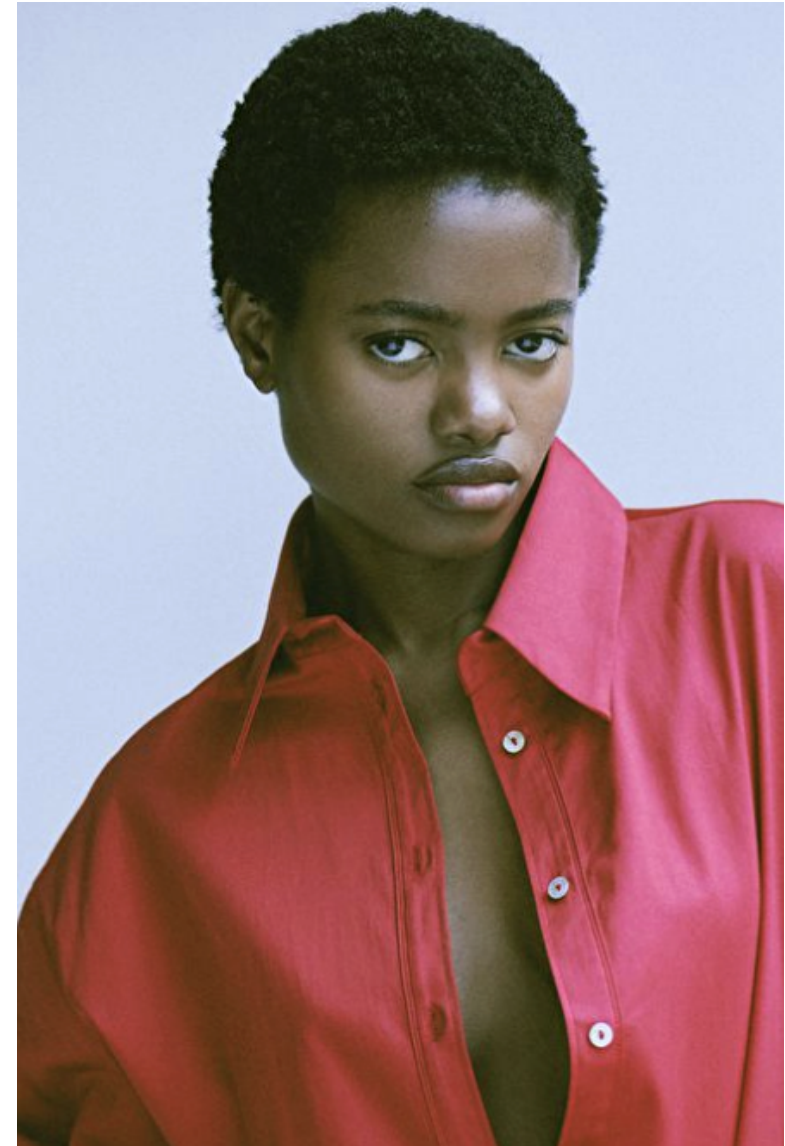

Elizabeth Ayodele

Height 172cm / 5' 7.5"

Bust 77cm / 30.5"

Waist 59cm / 23"

Hips 87cm / 34.5"

Shoes EU/US/UK 38 / 7.5 / 5

Eyes Brown

Hair Black

Cup B

Elizabeth Ayodele

Height 172cm / 5' 7.5"

Bust 77cm / 30.5"

Waist 59cm / 23"

Hips 87cm / 34.5"

Shoes EU/US/UK 38 / 7.5 / 5

Eyes Brown

Hair Black

Cup B

Elizabeth Ayodele

Height 172cm / 5' 7.5"

Bust 77cm / 30.5"

Waist 59cm / 23"

Hips 87cm / 34.5"

Shoes EU/US/UK 38 / 7.5 / 5

Eyes Brown

Hair Black

Cup B

Elizabeth Ayodele

Height 172cm / 5' 7.5"

Bust 77cm / 30.5"

Waist 59cm / 23"

Hips 87cm / 34.5"