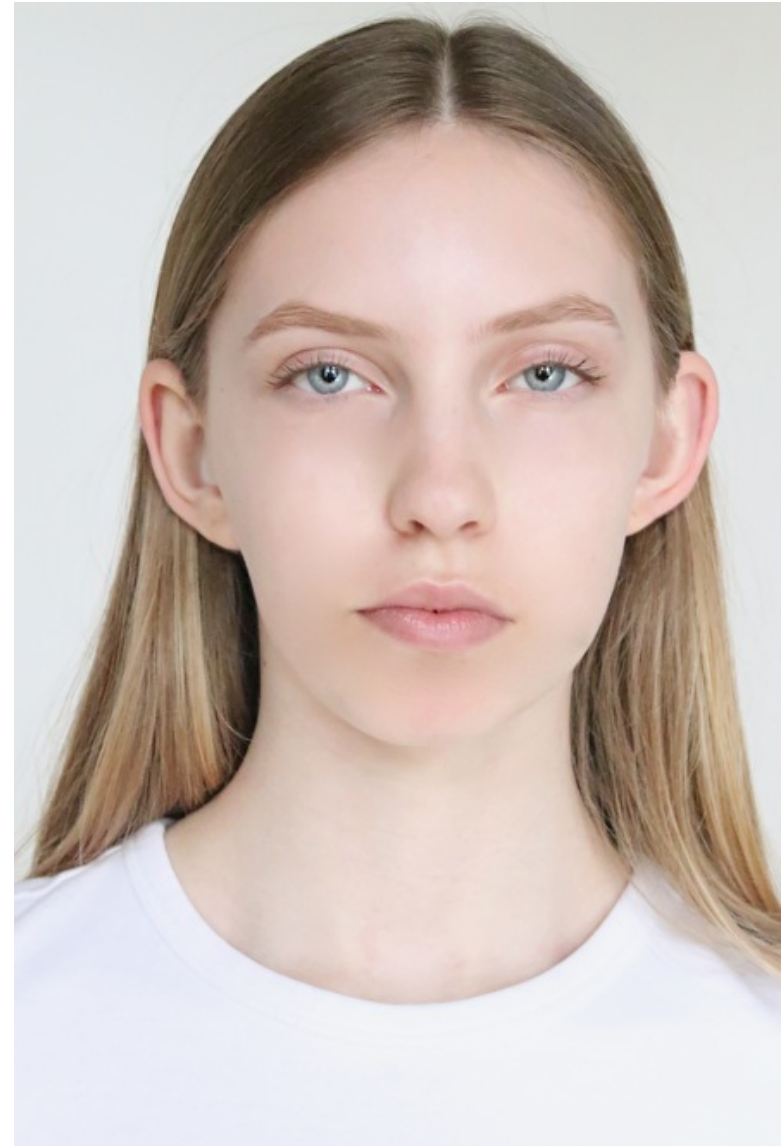

## Elise Molin

Height 180cm / 5' 11.0"

Bust 80cm / 31.5"

Waist 65cm / 25.5"

Hips 93cm / 36.5"

Shoes EU/US/UK 40.5 / 9.5 / 7

Eyes Blue grey

Hair Blond