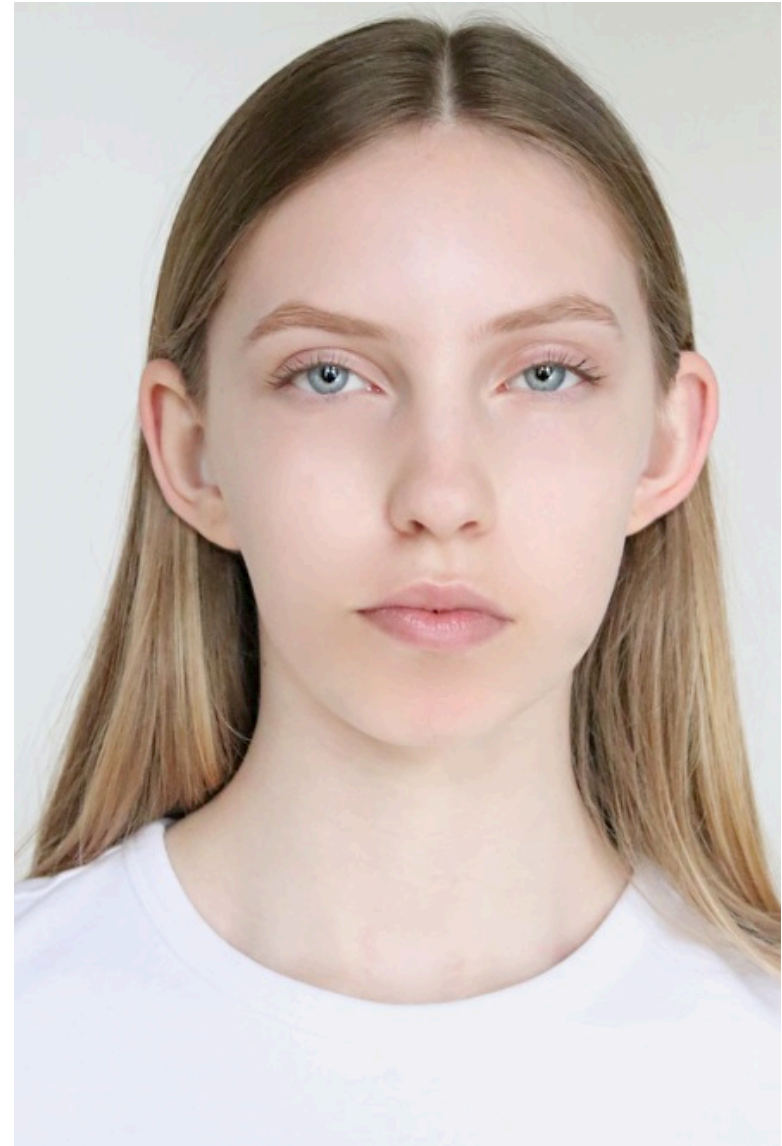

Modellink

Vasagatan 16, Goteborg, 41124, Goteborg, Sweden
Phone: 031-13 15 33 **Email:** info@modellink.se **Website:** <http://modellink.se/>

Elise Molin

Height 180cm / 5' 11.0"

Bust 80cm / 31.5"

Waist 65cm / 25.5"

Hips 93cm / 36.5"

Shoes EU/US/UK 40.5 / 9.5 / 7

Eyes Blue grey

Hair Blond