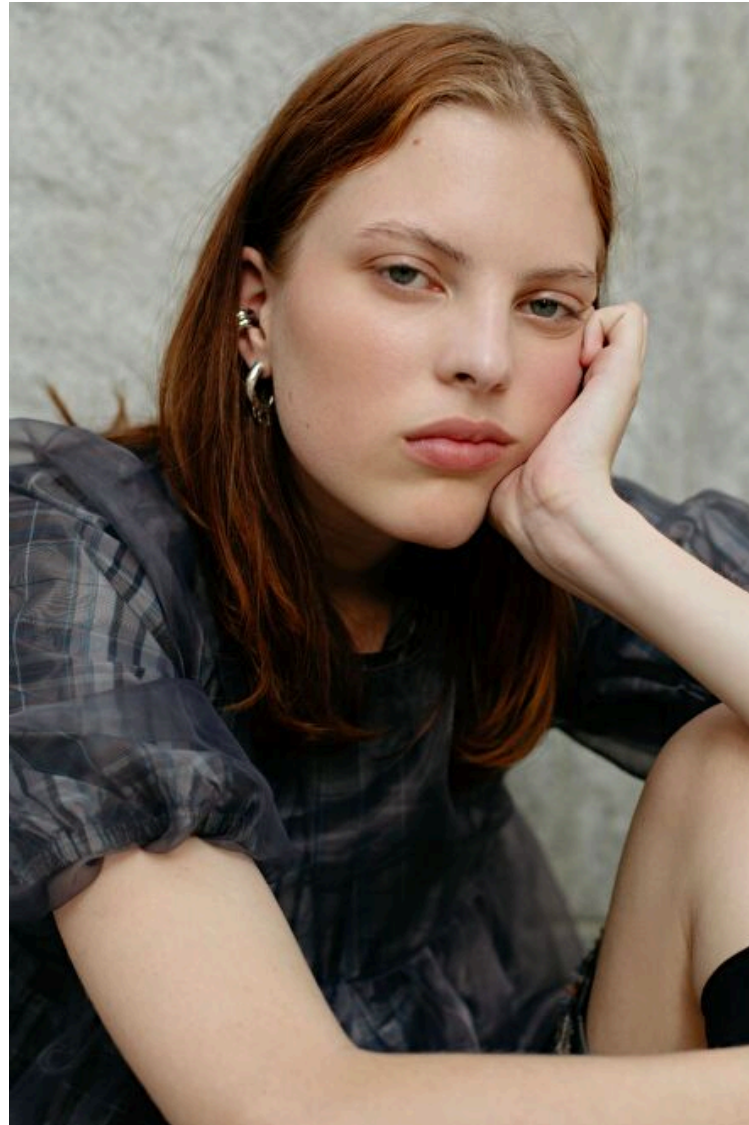

Modellink

Vasagatan 16, Goteborg, 41124, Goteborg, Sweden
Phone: 031-13 15 33 **Email:** info@modellink.se **Website:** <http://modellink.se/>

Elisia Vulin

Height 180cm / 5' 11.0"

Bust 78cm / 30.5"

Waist 65cm / 25.5"

Hips 89cm / 35"

Shoes EU/US/UK 41 / 9.5 / 8

Eyes Blue

Hair Brown

Cup A