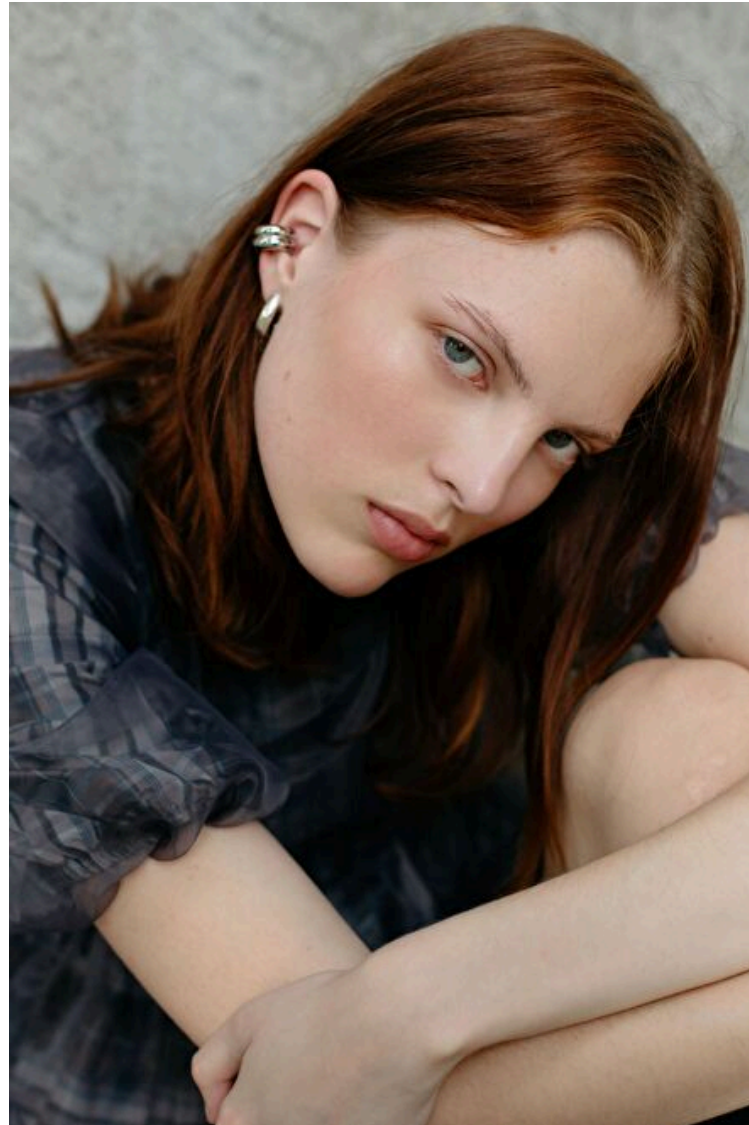

Modellink

Vasagatan 16, Goteborg, 41124, Goteborg, Sweden
Phone: 031-13 15 33 **Email:** info@modellink.se **Website:** <http://modellink.se/>

Elisia Vulin

Height 180cm / 5' 11.0"

Bust 78cm / 30.5"

Waist 65cm / 25.5"

Hips 89cm / 35"

Shoes EU/US/UK 41 / 9.5 / 8

Eyes Blue

Hair Brown

Cup A