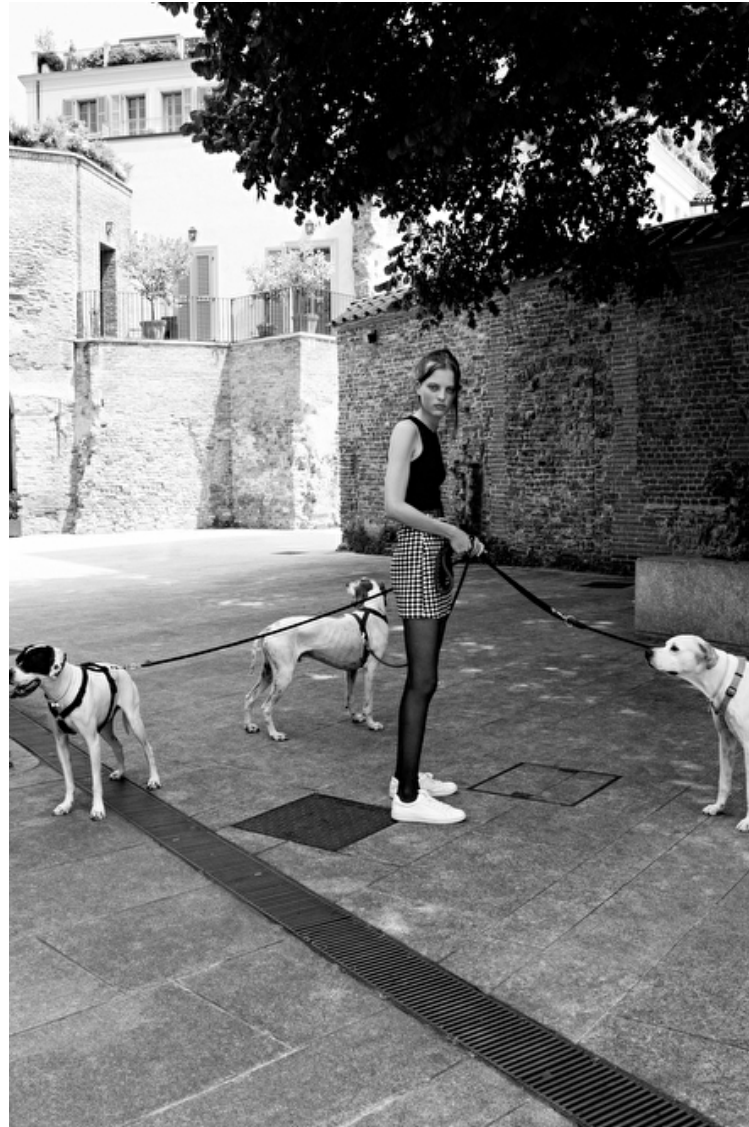

Modellink

Vasagatan 16, Goteborg, 41124, Goteborg, Sweden
Phone: 031-13 15 33 **Email:** info@modellink.se **Website:** <http://modellink.se/>

Elisia Vulin

Height 180cm / 5' 11.0"

Bust 78cm / 30.5"

Waist 65cm / 25.5"

Hips 89cm / 35"

Shoes EU/US/UK 41 / 9.5 / 8

Eyes Blue

Hair Brown

Cup A