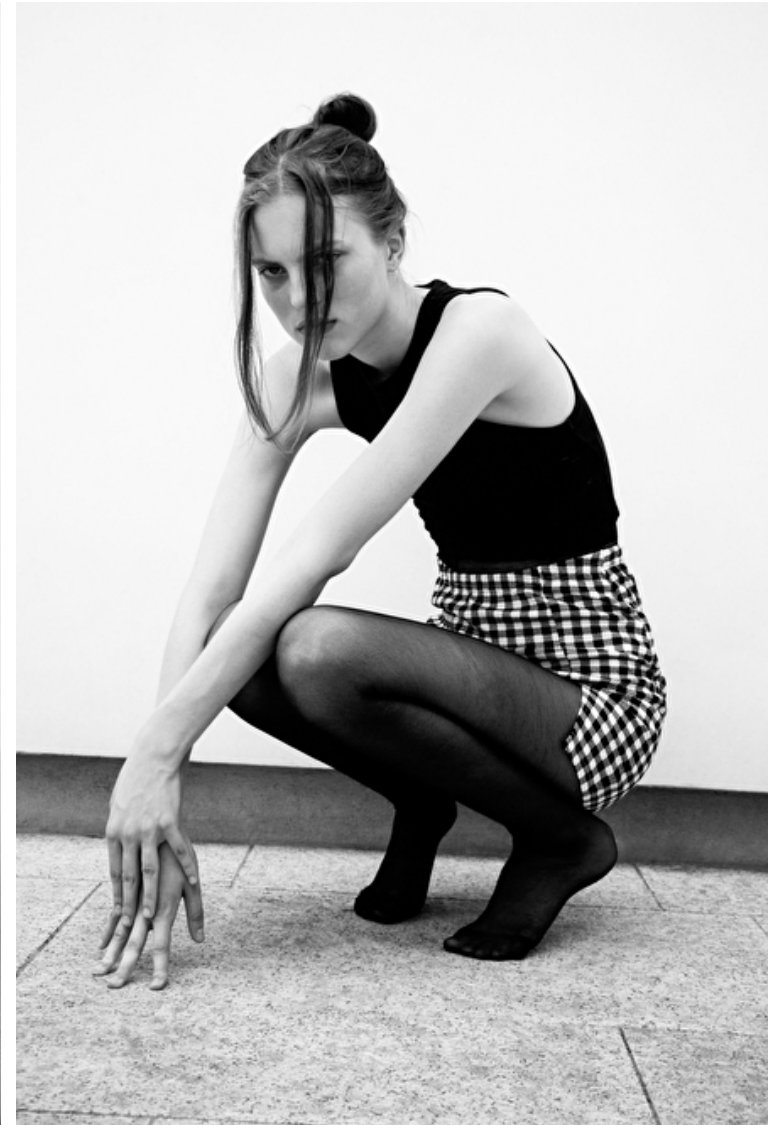

Modellink

Vasagatan 16, Goteborg, 41124, Goteborg, Sweden
Phone: 031-13 15 33 **Email:** info@modellink.se **Website:** http://modellink.se/

Elisia

Height 180cm / 5' 11.0"

Bust 78cm / 30.5"

Waist 65cm / 25.5"

Hips 89cm / 35"

Shoes EU/US/UK 41 / 9.5 / 8

Eyes Blue

Hair Brown

Cup A