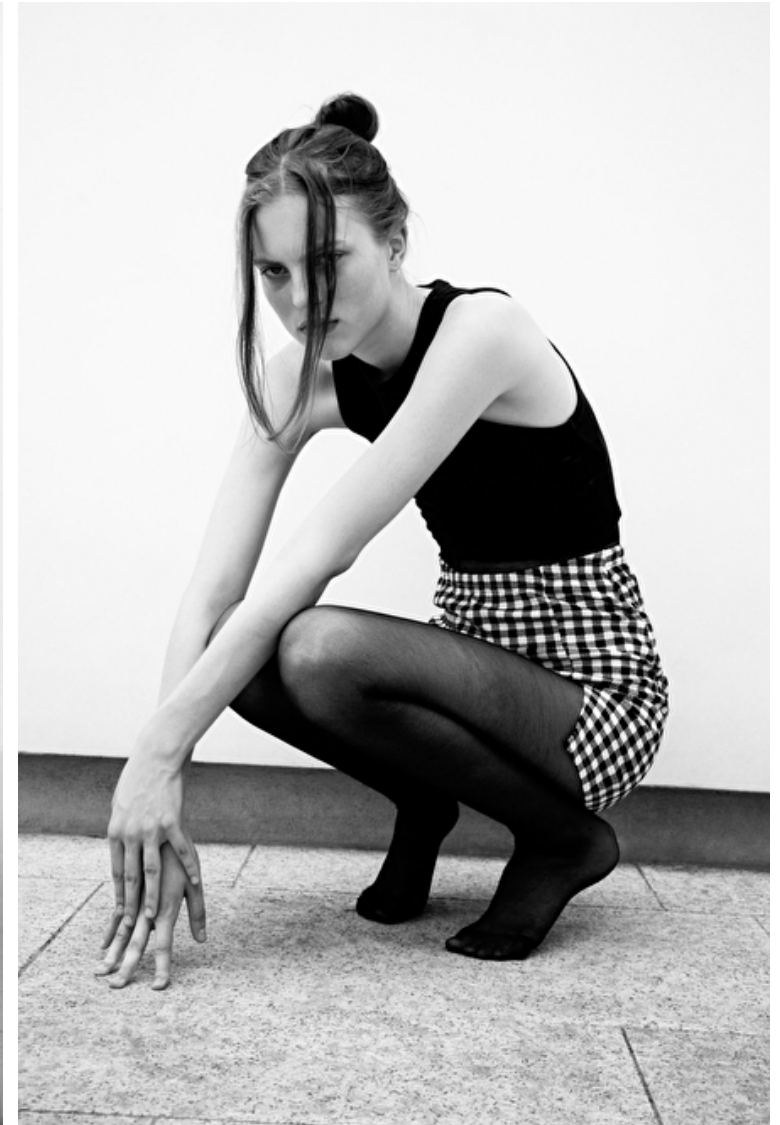

Modellink

Vasagatan 16, Goteborg, 41124, Goteborg, Sweden
Phone: 031-13 15 33 **Email:** info@modellink.se **Website:** http://modellink.se/

Elisia Vulin

Height 180cm / 5' 11.0"

Bust 78cm / 30.5"

Waist 65cm / 25.5"

Hips 89cm / 35"

Shoes EU/US/UK 41 / 9.5 / 8

Eyes Blue

Hair Brown

Cup A