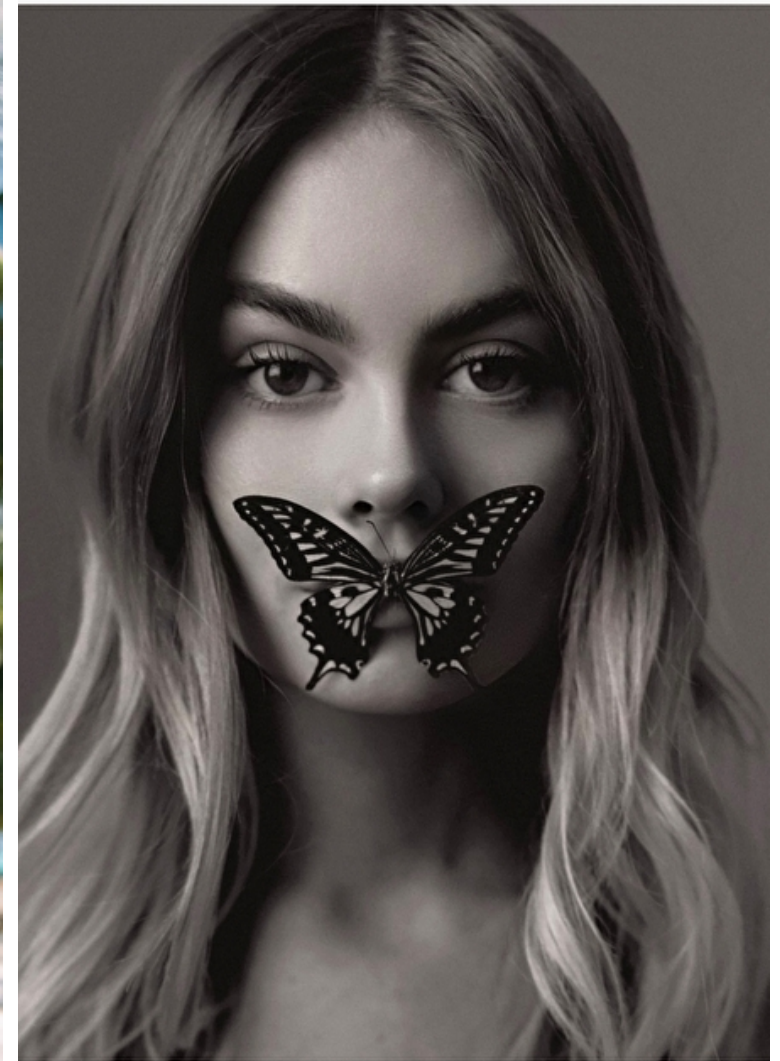

Ella Ross

Height 176cm / 5' 9.5"

Bust 81cm / 32"

Cup C

Hips 89cm / 35"

Waist 64cm / 25"

Shoes EU/US/UK 38 / 7.5 / 5

Size EU/US 36 / 6

Hair Light brown

Hair length 8

Eyes Brown