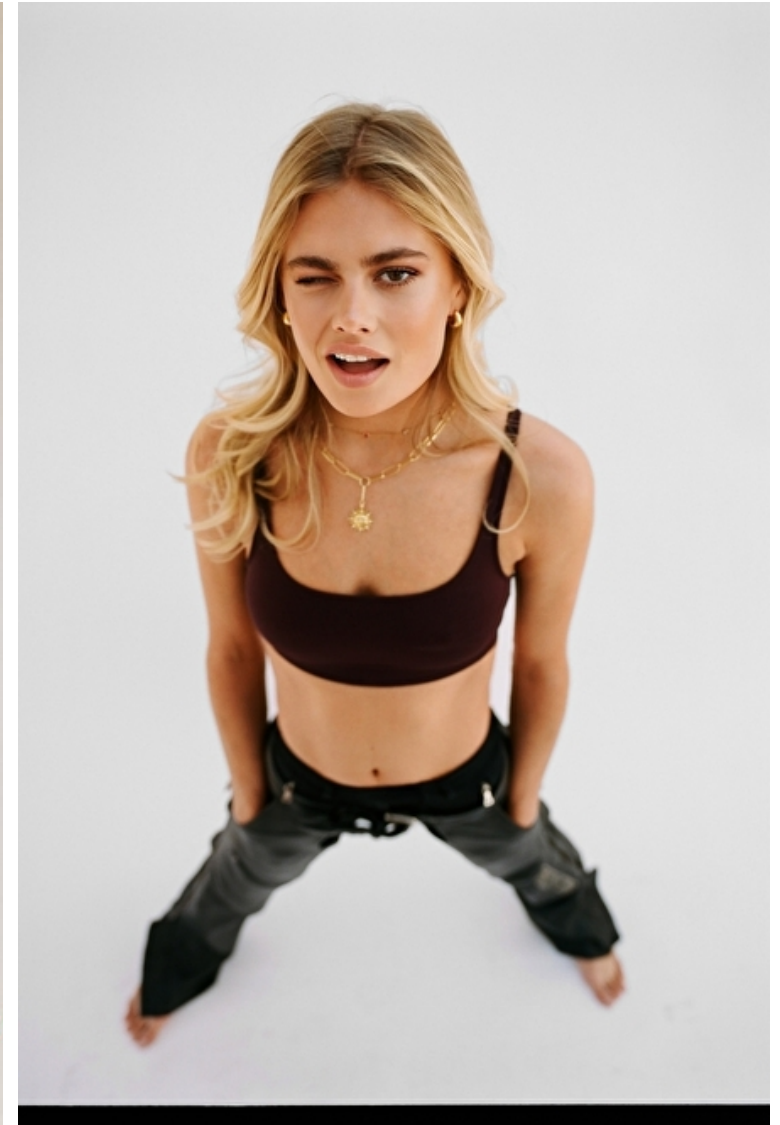

Hips 89cm / 35"

Waist 64cm / 25"

Shoes EU/US/UK 38 / 7.5 / 5

Size EU/US 36 / 6

Hair Light brown

Hair length 8

Eyes Brown

Modellink