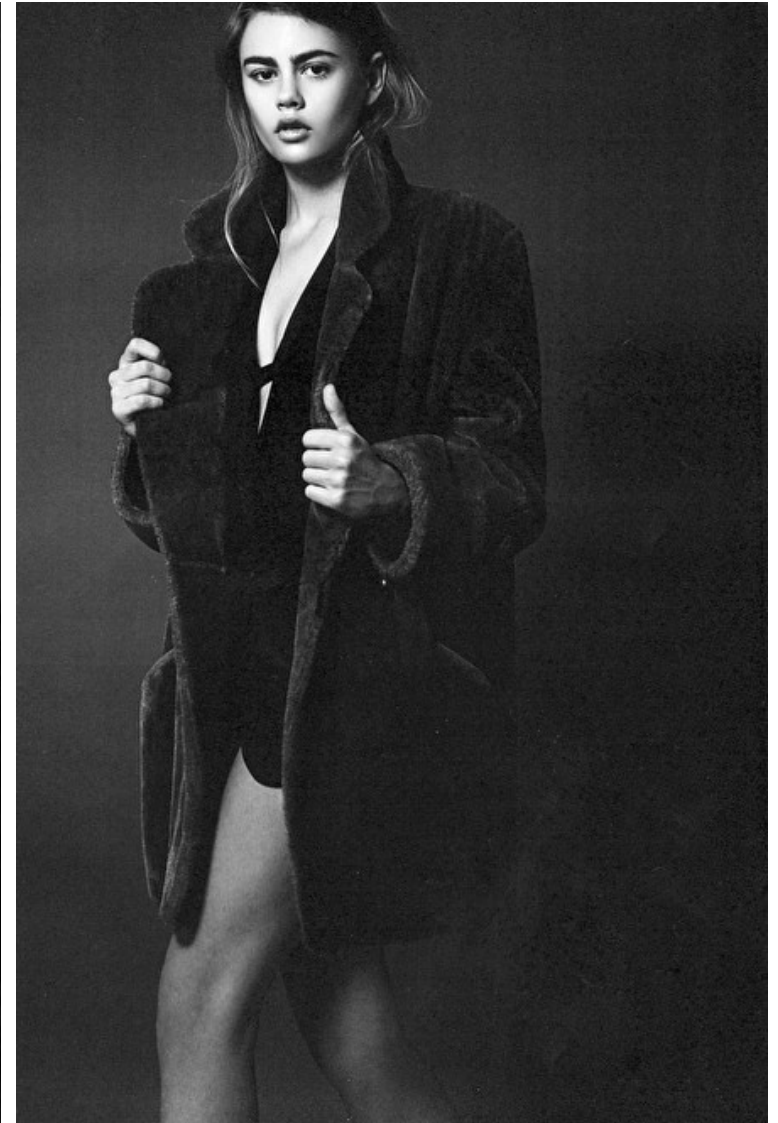

Modellink

Vasagatan 16, Goteborg, 41124, Goteborg, Sweden
Phone: 031-13 15 33 **Email:** info@modellink.se **Website:** <http://modellink.se/>

Ella Ross

Height 176cm / 5' 9.5"

Bust 81cm / 32"

Cup C

Hips 89cm / 35"

Waist 64cm / 25"

Shoes EU/US/UK 38 / 7.5 / 5

Size EU/US 36 / 6

Hair Light brown

Hair length 8

Eyes Brown