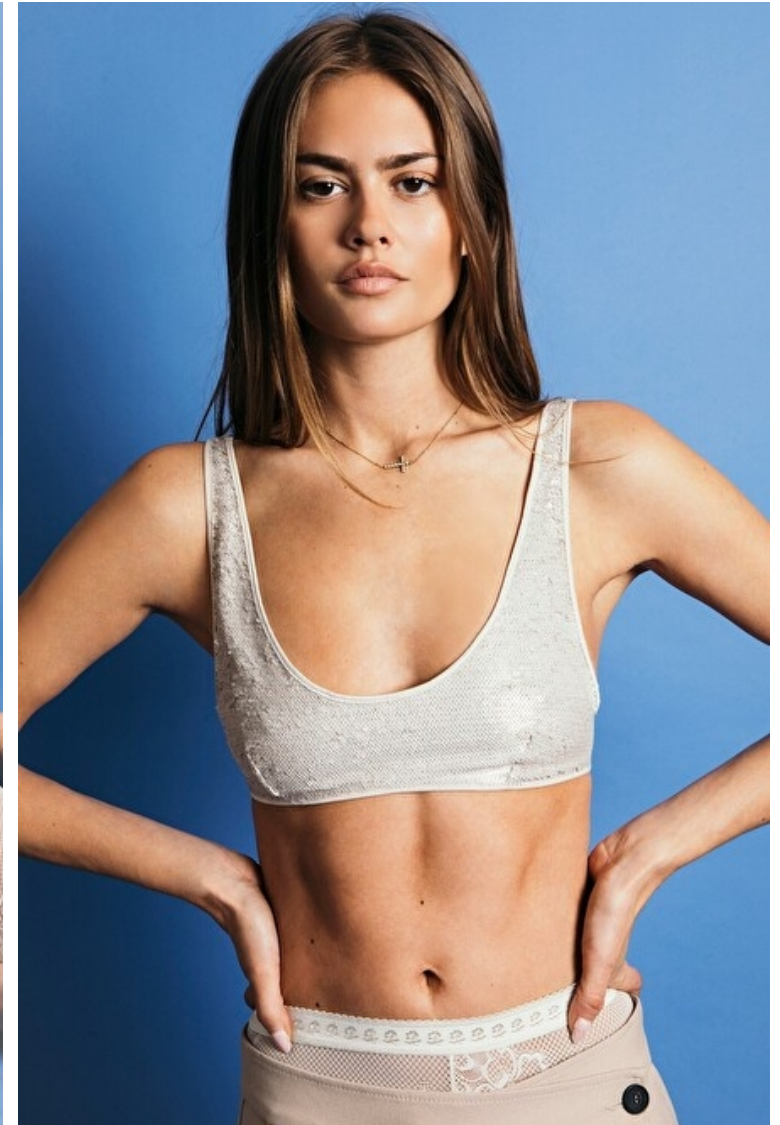

Ella Ross

Height 176cm / 5' 9.5"

Bust 81cm / 32"

Cup C

Hips 89cm / 35"

Waist 64cm / 25"

Shoes EU/US/UK 38 / 7.5 / 5

Size EU/US 36 / 6

Hair Light brown

Hair length 8

Eyes Brown