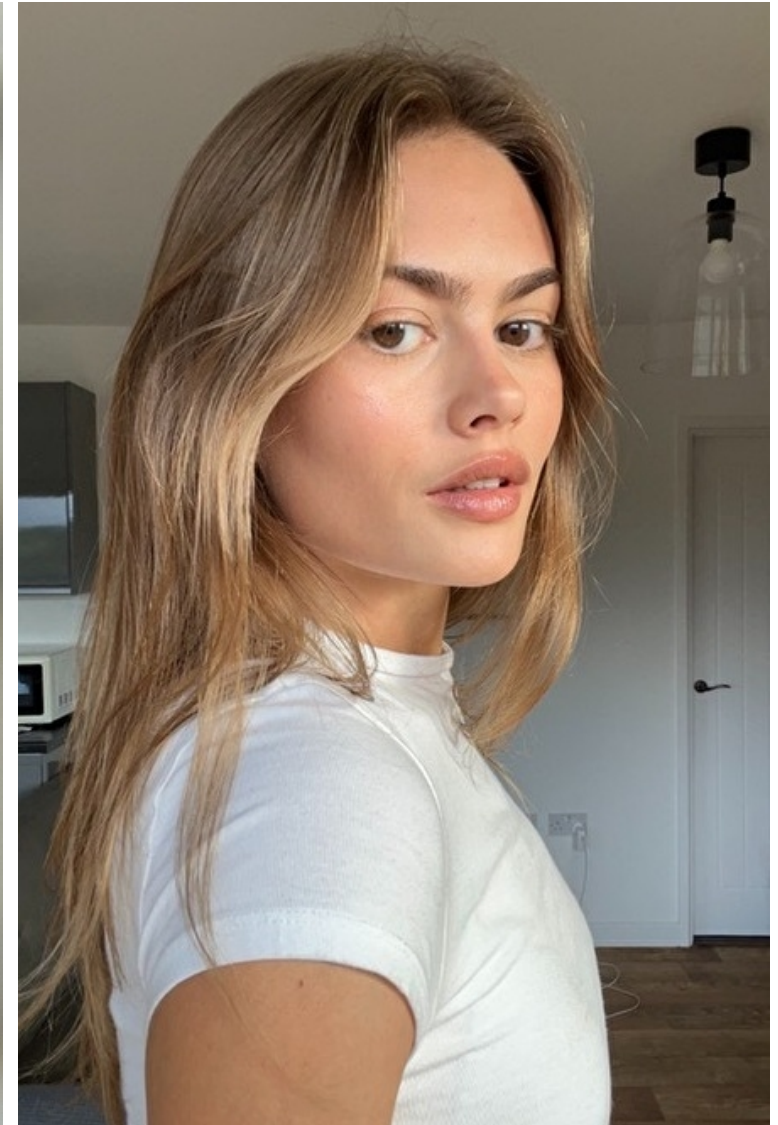

Hair Light brown

Hair length 8

Eyes Brown