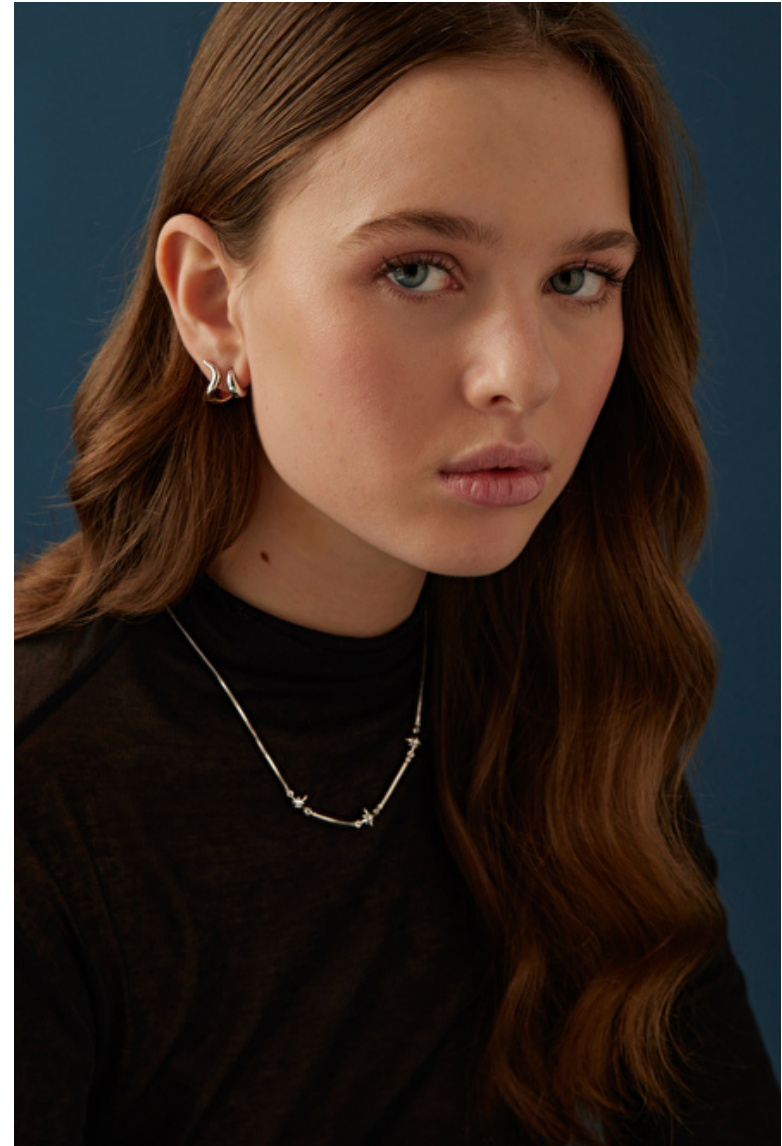

Modellink

Vasagatan 16, Goteborg, 41124, Goteborg, Sweden
Phone: 031-13 15 33 **Email:** info@modellink.se **Website:** <http://modellink.se/>

Ellie

Height 175cm / 5' 9.0"

Bust 81cm / 32"

Waist 63cm / 25"

Hips 94cm / 37"

Shoes EU/US/UK 38 / 7.5 / 5

Eyes Blue

Hair Brown