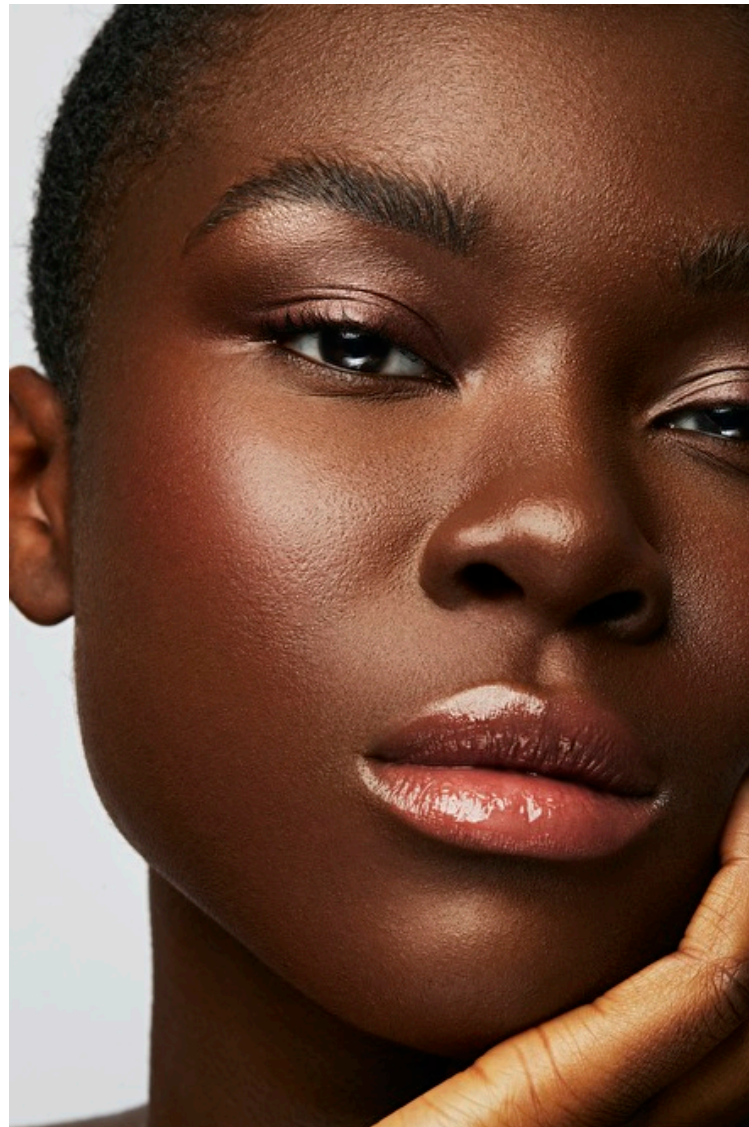

Modellink

Vasagatan 16, Goteborg, 41124, Goteborg, Sweden
Phone: 031-13 15 33 **Email:** info@modellink.se **Website:** http://modellink.se/

Elsie Abang

Height 175cm / 5' 9.0"

Bust 89cm / 35"

Waist 74cm / 29"

Hips 104cm / 41"

Shoes EU/US/UK 42 / 10.5 / 9

Eyes Brown

Hair Black

Cup B

Blues of
Transformation

PHOTOGRAPHER: NATALYA TEGZA
@HEY_IMNATALYA
@TALYATEGZA
MAKEUP ARTIST: TRULEE RODNEY
@MAKEUPBYTRULEE
MODEL: ELSIE ABANG @B&M MODELS
@ELSIEABANG