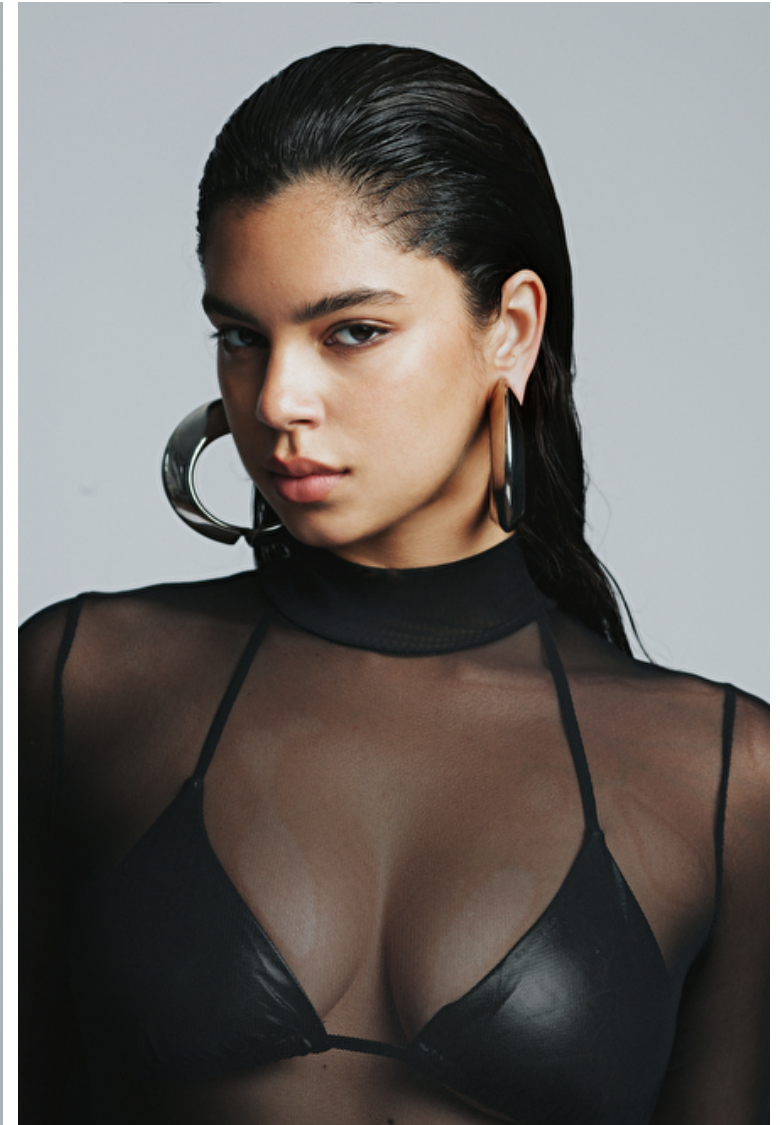

Modellink

Vasagatan 16, Goteborg, 41124, Goteborg, Sweden
Phone: 031-13 15 33 **Email:** info@modellink.se **Website:** http://modellink.se/

Emeline Hoareau

Height 180cm / 5' 11.0"

Bust 97cm / 38"

Waist 72cm / 28.5"

Hips 113cm / 44.5"

Shoes EU/US/UK 41.5 / 10 / 8

Eyes Brown

Hair Dark brown

Cup C/D