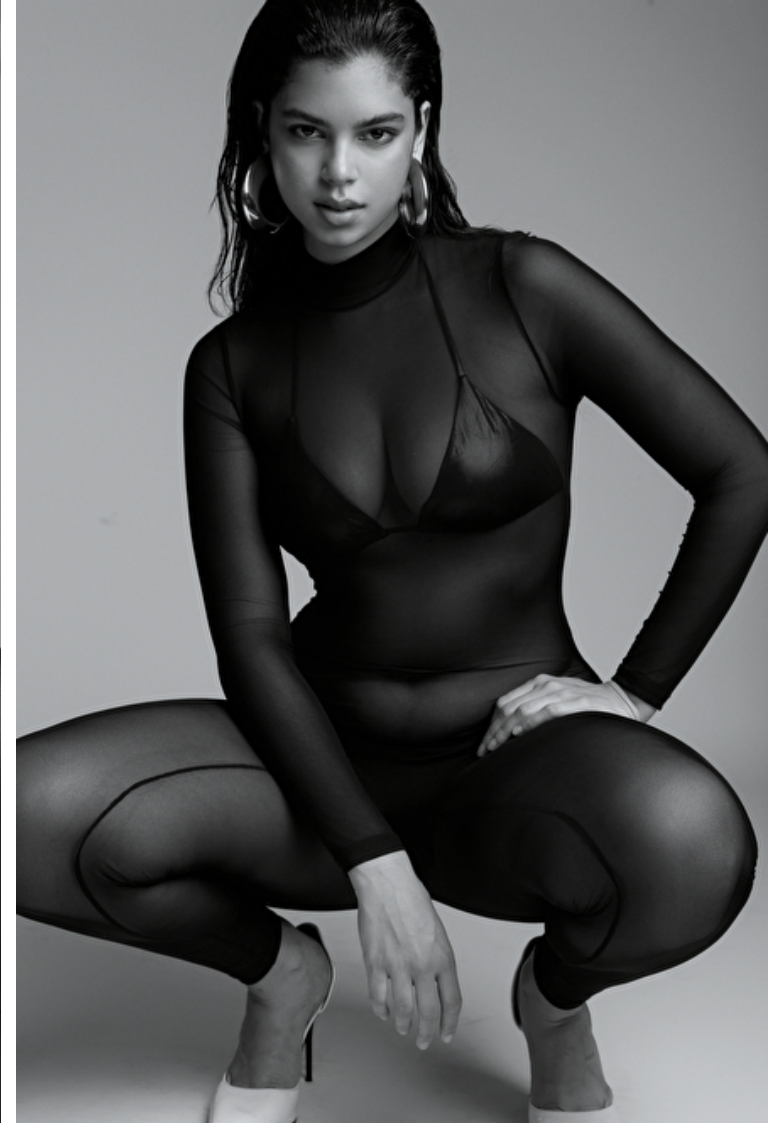

Modellink

Vasagatan 16, Goteborg, 41124, Goteborg, Sweden
Phone: 031-13 15 33 **Email:** info@modellink.se **Website:** <http://modellink.se/>

Emeline Hoareau

Height 180cm / 5' 11.0"

Bust 97cm / 38"

Waist 72cm / 28.5"

Hips 113cm / 44.5"

Shoes EU/US/UK 41.5 / 10 / 8

Eyes Brown

Hair Dark brown

Cup C/D