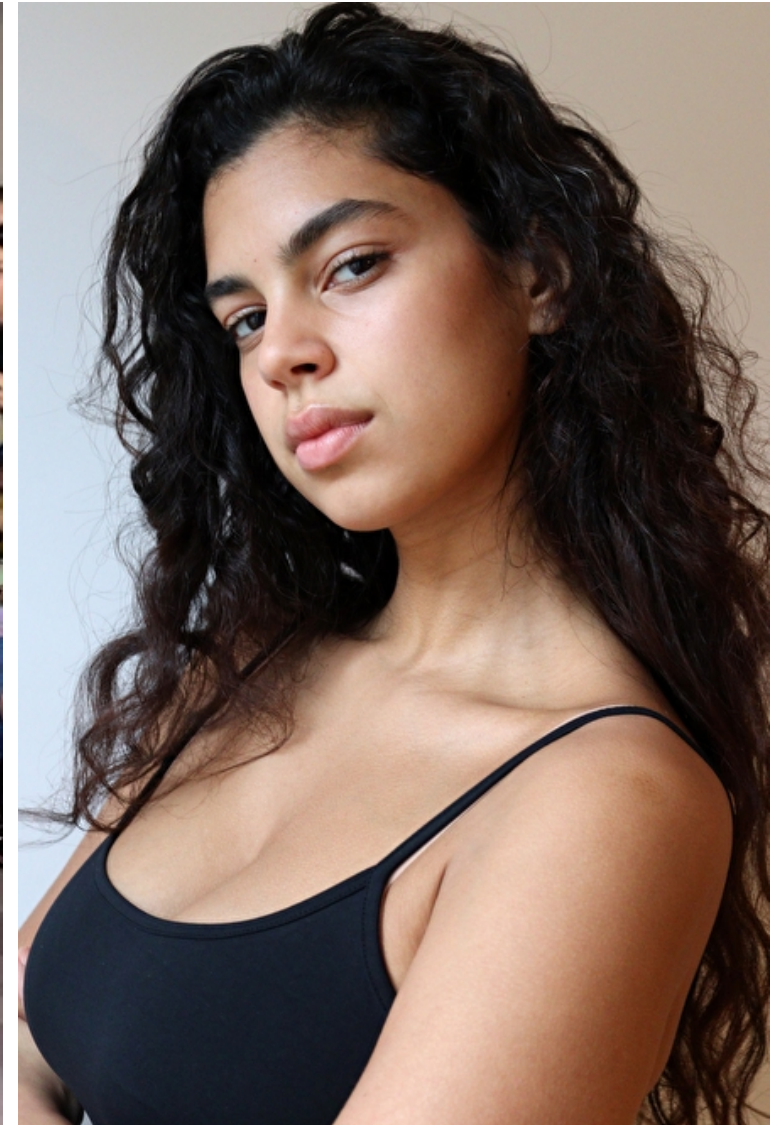

Emeline Hoareau

Height 180cm / 5' 11.0"

Bust 97cm / 38"

Waist 70cm / 27.5"

Hips 110cm / 43.5"

Shoes EU/US/UK 41 / 9.5 / 8

Eyes Brown

Hair Dark brown

Cup C/D