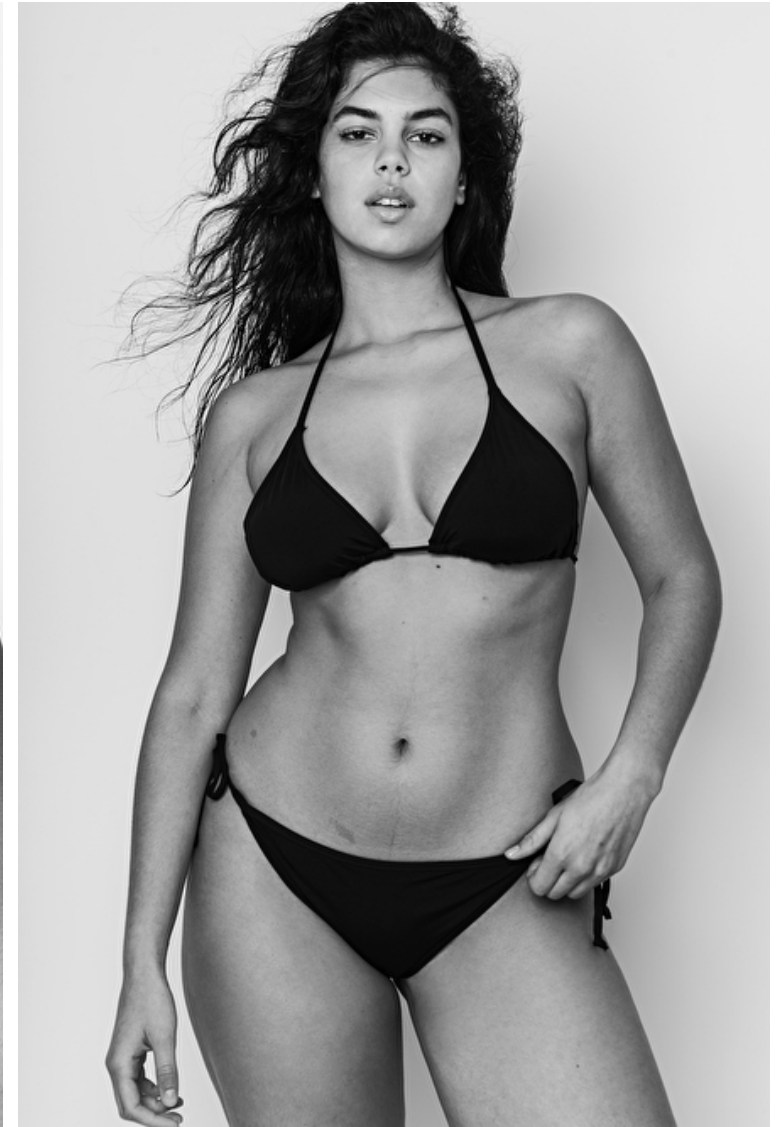

Modellink

Vasagatan 16, Goteborg, 41124, Goteborg, Sweden
Phone: 031-13 15 33 **Email:** info@modellink.se **Website:** <http://modellink.se/>

Emeline Hoareau

Height 180cm / 5' 11.0"

Bust 97cm / 38"

Waist 72cm / 28.5"

Hips 113cm / 44.5"

Shoes EU/US/UK 41.5 / 10 / 8

Eyes Brown

Hair Dark brown

Cup C/D