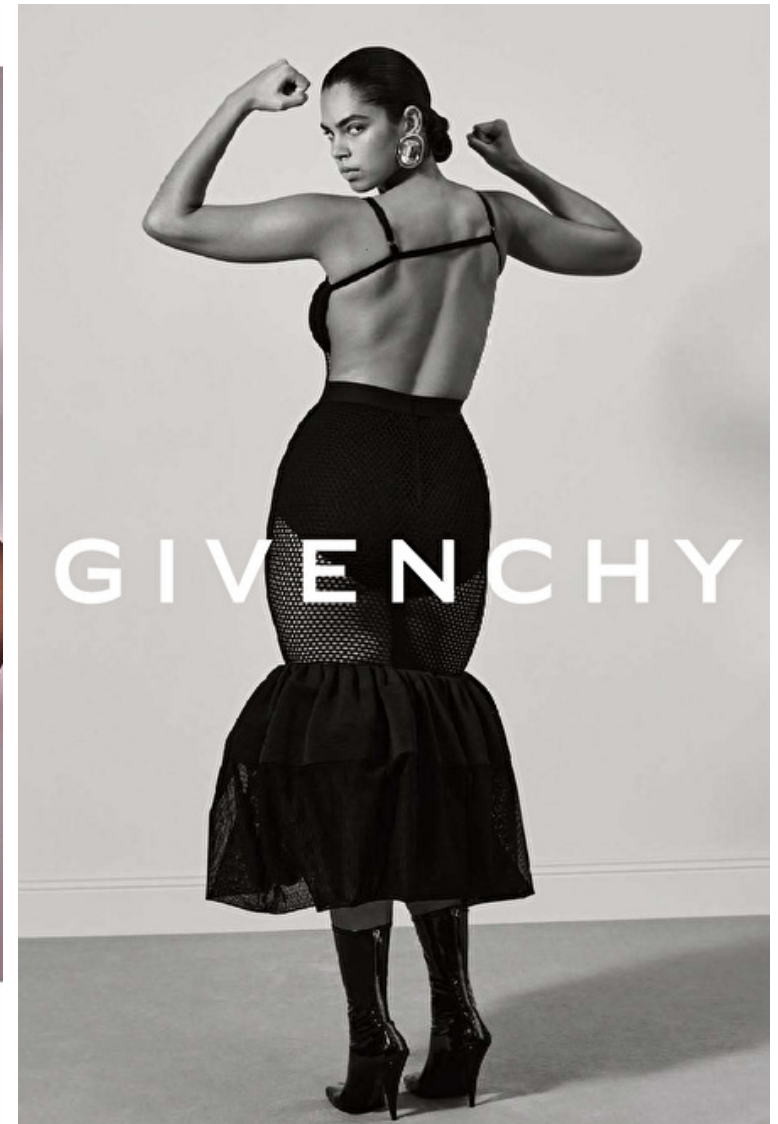

Shoes EU/US/UK 41 / 9.5 / 8

Eyes Brown

Hair Dark brown

Cup C/D

GIVENCHY
PARIS

Emeline Hoareau

Height 180cm / 5' 11.0"

Bust 97cm / 38"