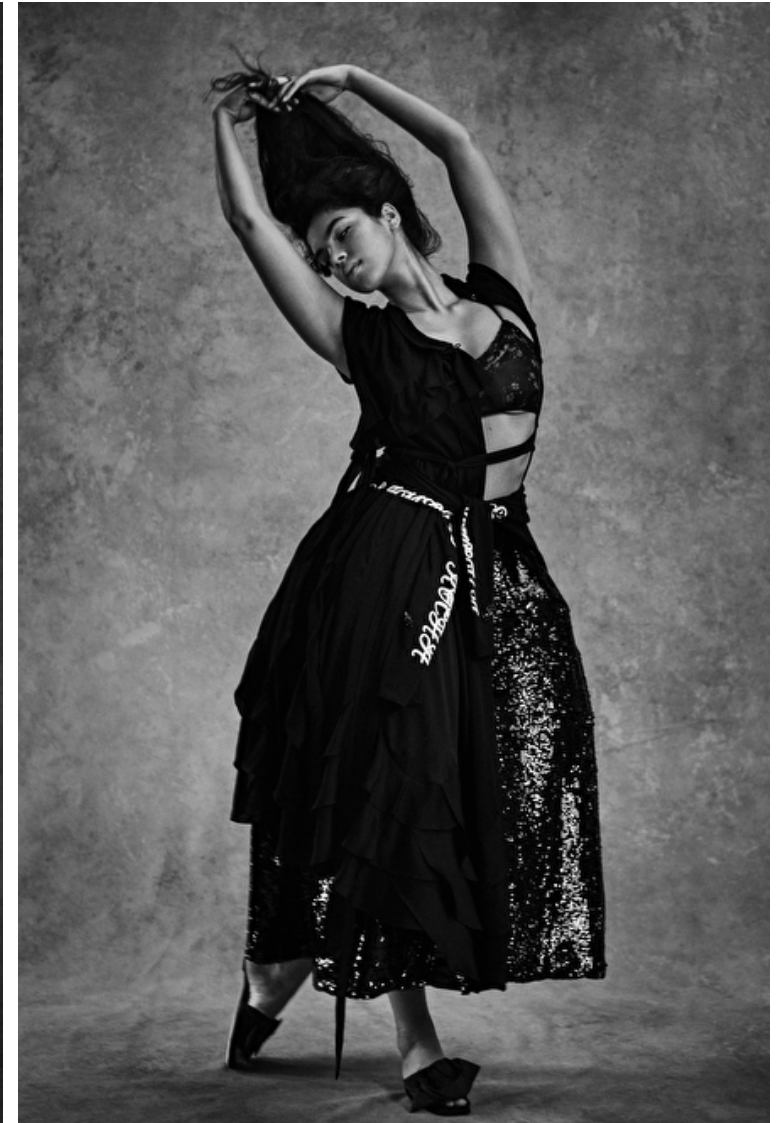

Emeline Hoareau

Height 180cm / 5' 11.0"

Bust 97cm / 38"

Waist 70cm / 27.5"

Hips 110cm / 43.5"

Shoes EU/US/UK 41 / 9.5 / 8

Eyes Brown

Hair Dark brown

Cup C/D