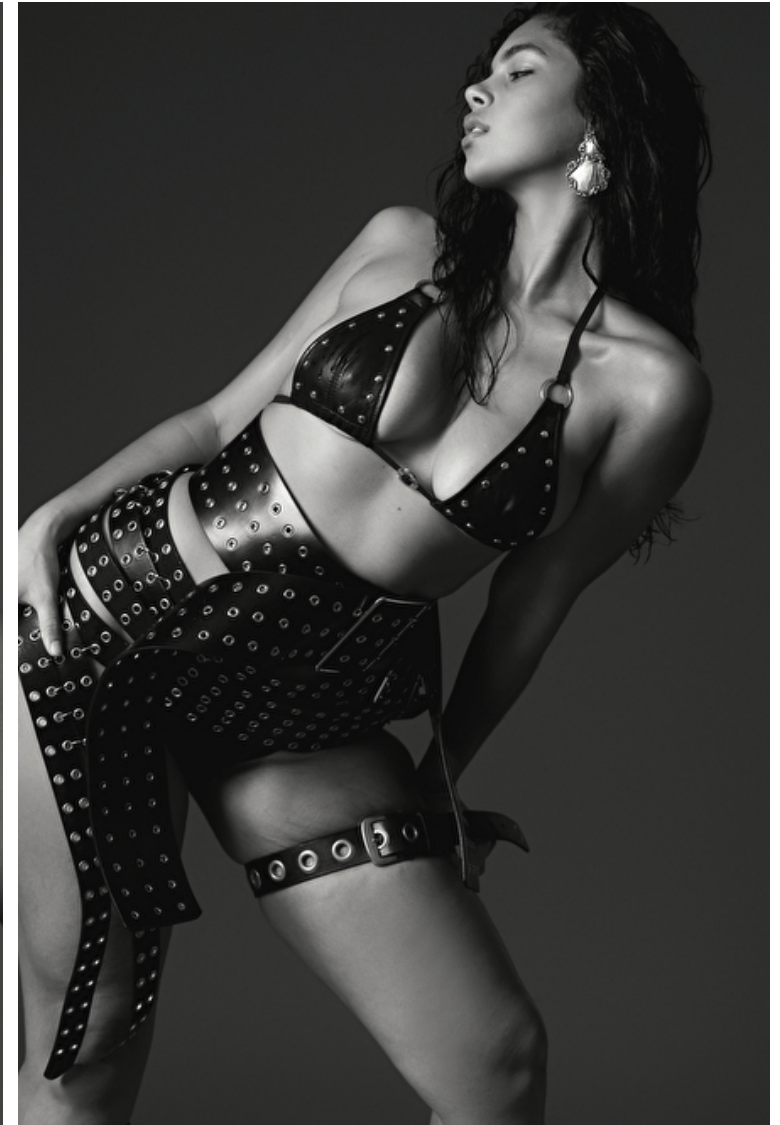

Modellink

Vasagatan 16, Goteborg, 41124, Goteborg, Sweden
Phone: 031-13 15 33 **Email:** info@modellink.se **Website:** <http://modellink.se/>

Emeline Hoareau

Height 180cm / 5' 11.0"

Bust 97cm / 38"

Waist 72cm / 28.5"

Hips 113cm / 44.5"

Shoes EU/US/UK 41.5 / 10 / 8

Eyes Brown

Hair Dark brown

Cup C/D