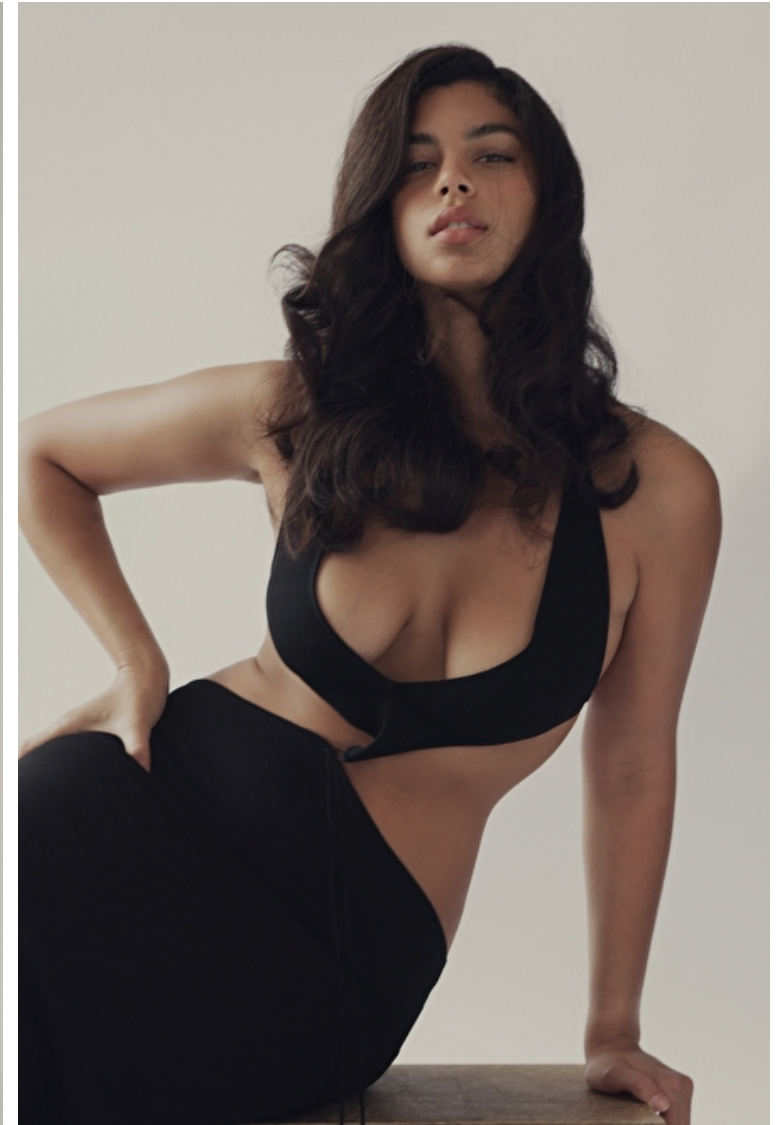

Bust 97cm / 38"

Waist 70cm / 27.5"

Hips 110cm / 43.5"

Shoes EU/US/UK 41 / 9.5 / 8

Eyes Brown

Hair Dark brown

Cup C/D

Emeline Hoareau