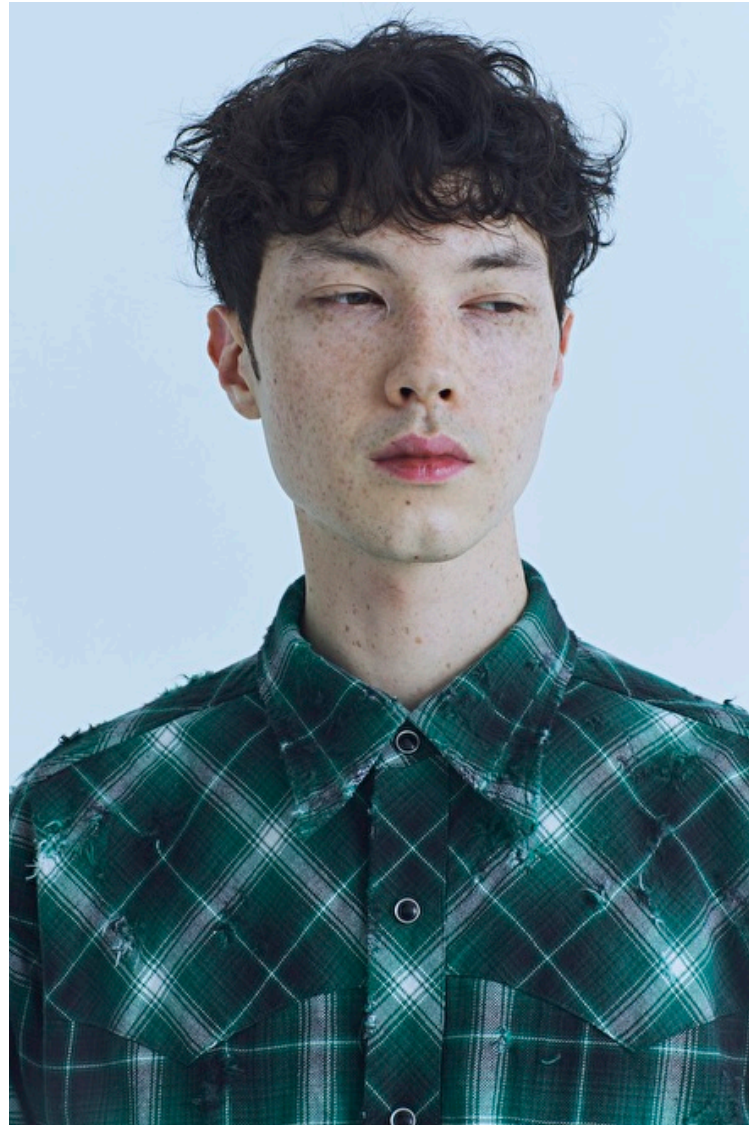

Modellink

Vasagatan 16, Goteborg, 41124, Goteborg, Sweden
Phone: 031-13 15 33 **Email:** info@modellink.se **Website:** <http://modellink.se/>

Emile Woon

Height 185cm / 6' 1.0"

Shoes EU/US/UK 44 / 11 / 9.5

Eyes Brown

Hair Black