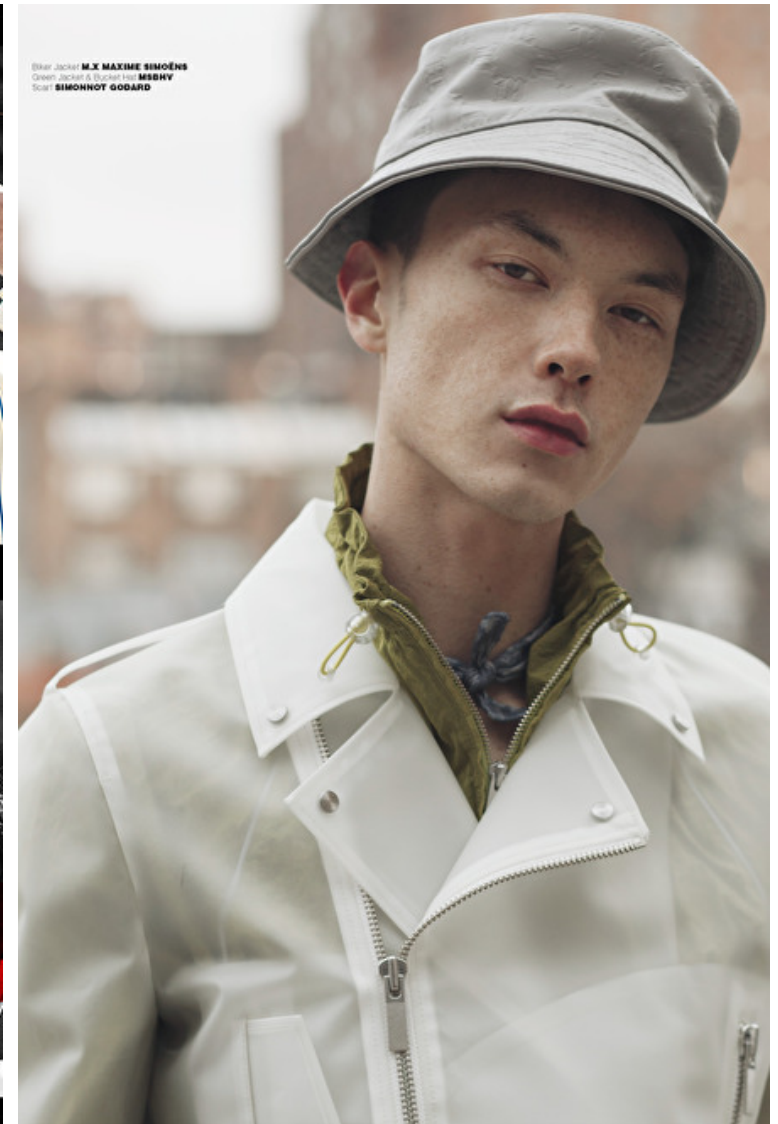

Eyes Brown

Hair Black

Modellink

Vasagatan 16, Goteborg, 41124, Goteborg, Sweden
Phone: 031-13 15 33 Email: info@modellink.se Website: http://modellink.se/

Emile Woon

Height 185cm / 6' 1.0"
Shoes EU/US/UK 44 / 11 / 9.5
Eyes Brown
Hair Black