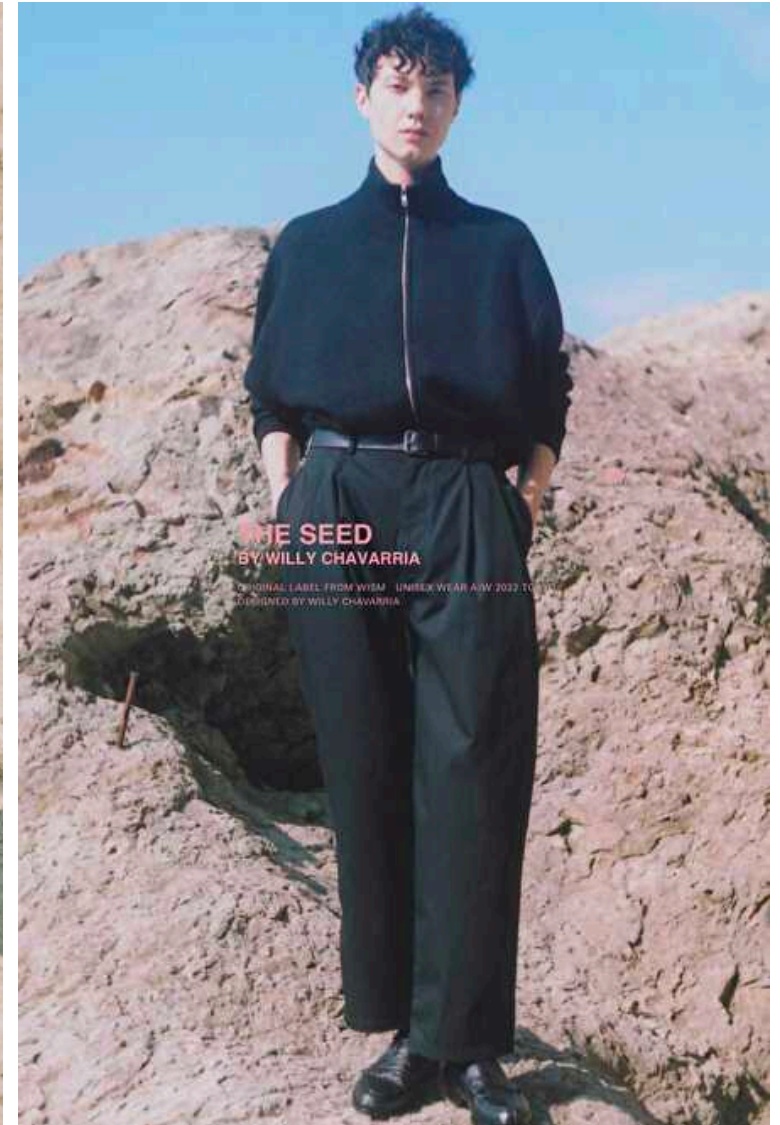

Modellink

Vasagatan 16, Goteborg, 41124, Goteborg, Sweden
Phone: 031-13 15 33 **Email:** info@modellink.se **Website:** http://modellink.se/

Emile Woon

Height 185cm / 6' 1.0"

Shoes EU/US/UK 44 / 11 / 9.5

Eyes Brown

Hair Black