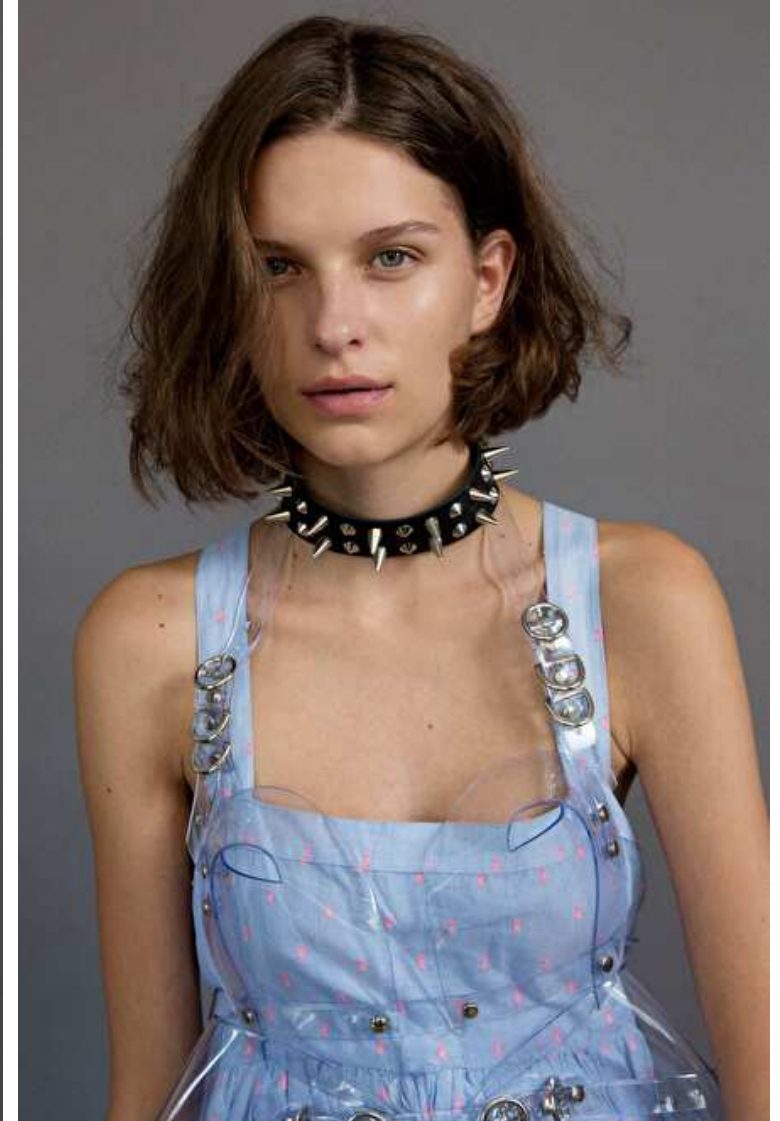

## Emilie Oestbjerg

Height 175cm / 5' 9.0"

Bust 83cm / 32.5"

Waist 61cm / 24"

Hips 88cm / 34.5"

Shoes EU/US/UK 37 / 6.5 / 4

Eyes Blue green

Hair Brown