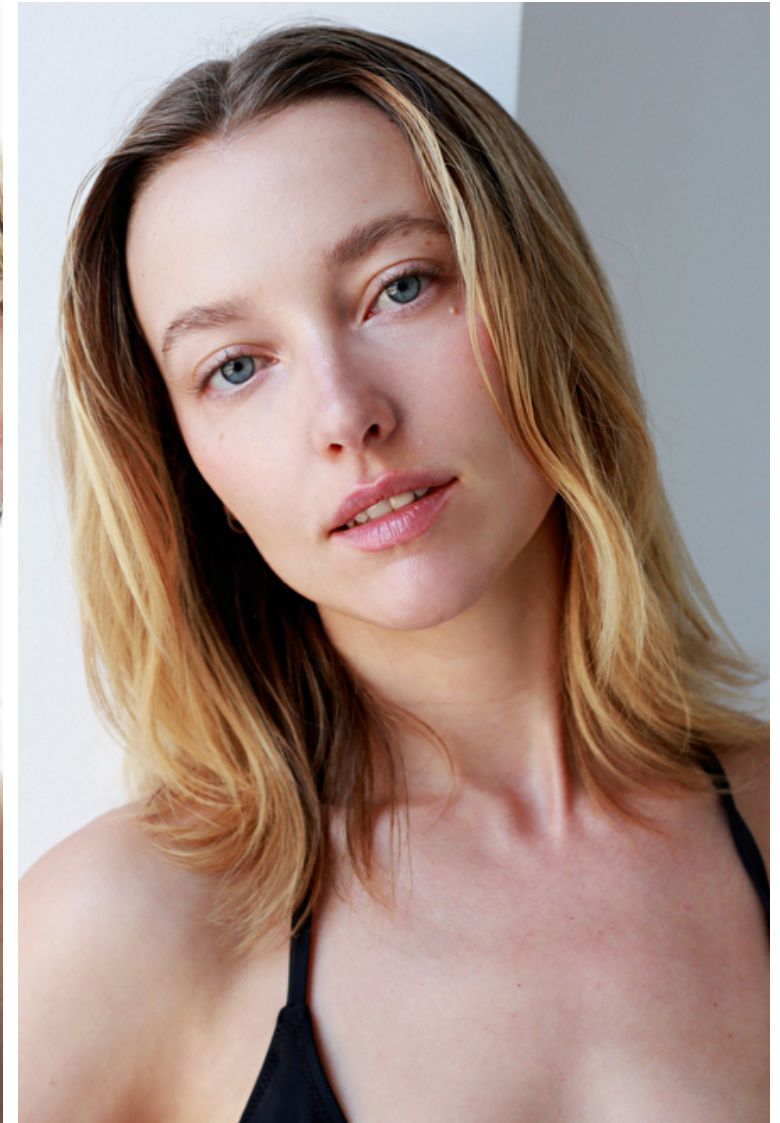

Modellink

Vasagatan 16, Goteborg, 41124, Goteborg, Sweden
Phone: 031-13 15 33 Email: info@modellink.se Website: http://modellink.se/

Emily Van Raay

Height 175cm / 5' 9.0"

Size EU/US 36 / 6

Bust 84cm / 33"

Waist 58cm / 23"

Hips 87cm / 34.5"

Shoes EU/US/UK 38 / 7.5 / 5

Eyes Blue

Hair Blond

Cup B