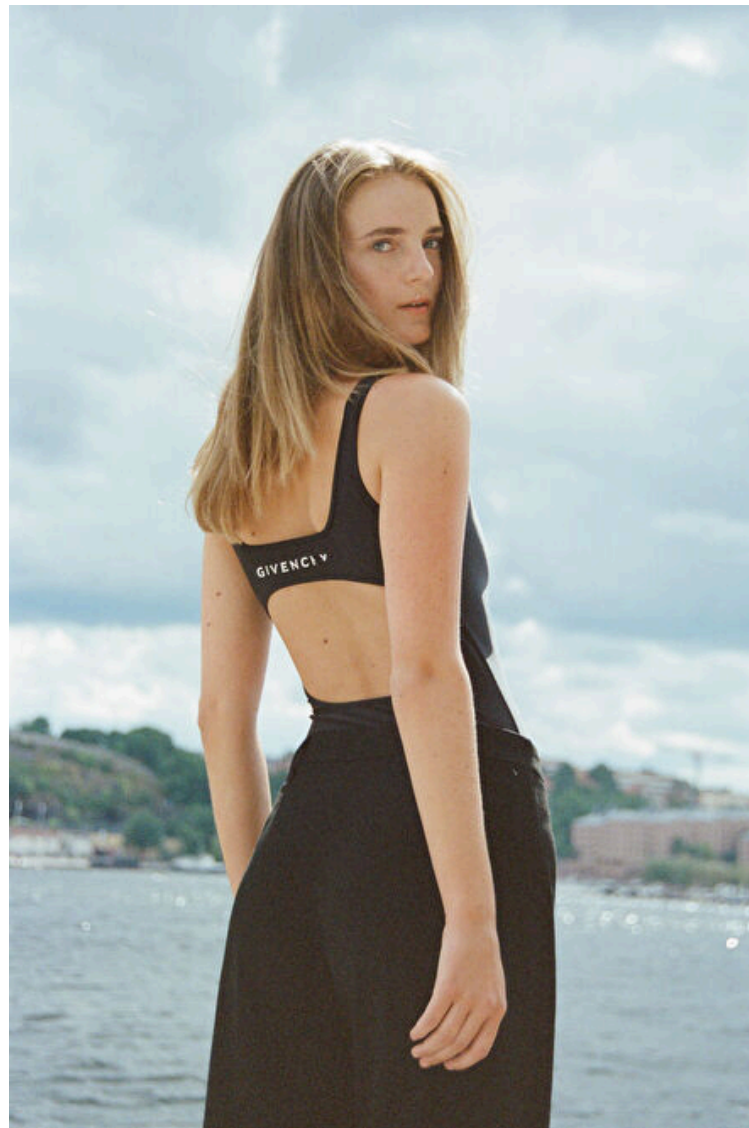

Modellink

Vasagatan 16, Goteborg, 41124, Goteborg, Sweden
Phone: 031-13 15 33 **Email:** info@modellink.se **Website:** http://modellink.se/

Emily Z

Height 179cm / 5' 10.5"

Size EU/US 36 / 6

Bust 83cm / 32.5"

Waist 66cm / 26"

Hips 99cm / 39"

Shoes EU/US/UK 39 / 8 / 6

Eyes Blue

Hair Blond

Cup A/B