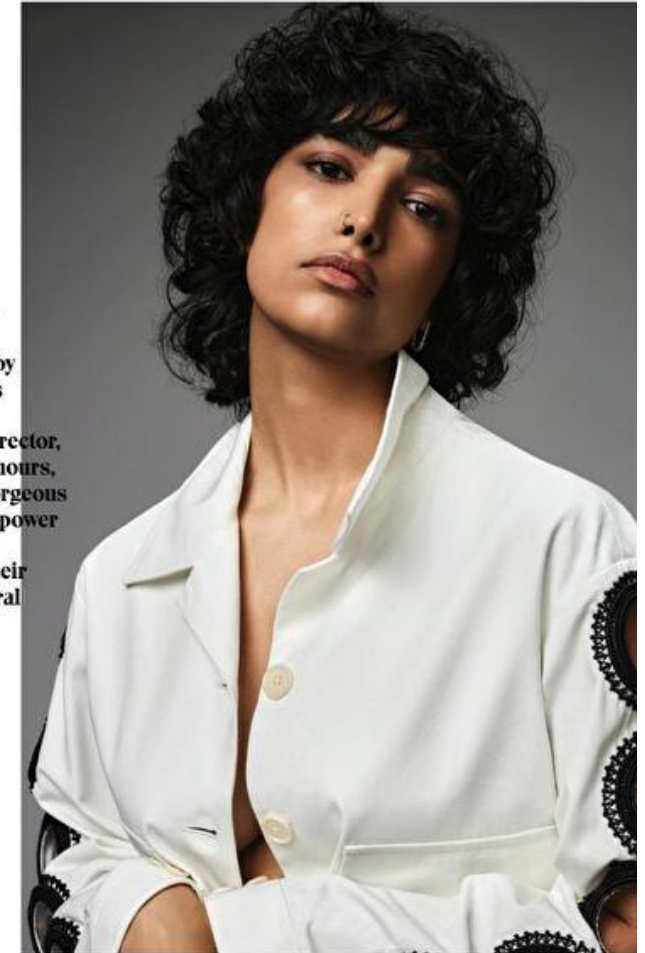

Hips 90cm / 35.5"

Eyes Brown

Hair Brown

Cup C

This ultra-feminine collection by Kérastase's Canadian editorial director, David D'Amours, features gorgeous curls to empower women to embrace their hair's natural texture.