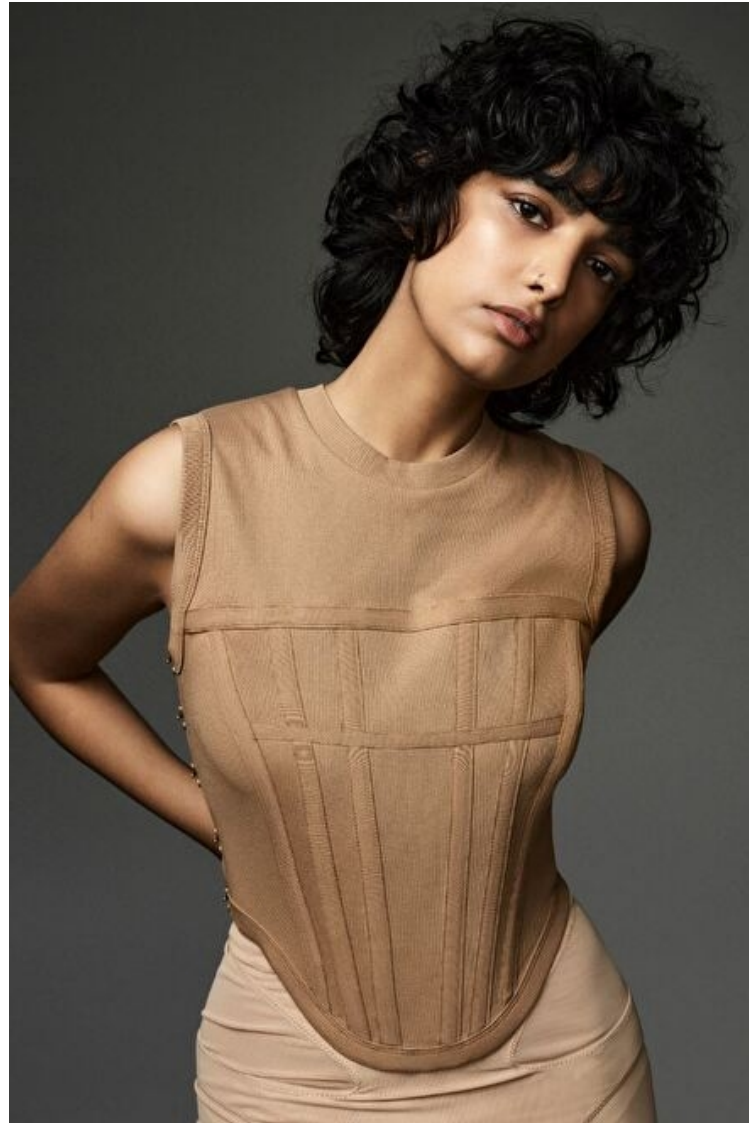

Emma Azari

Height 175cm / 5' 9.0"

Bust 88cm / 34.5"

Waist 62cm / 24.5"

Hips 90cm / 35.5"

Eyes Brown

Hair Brown

Cup C