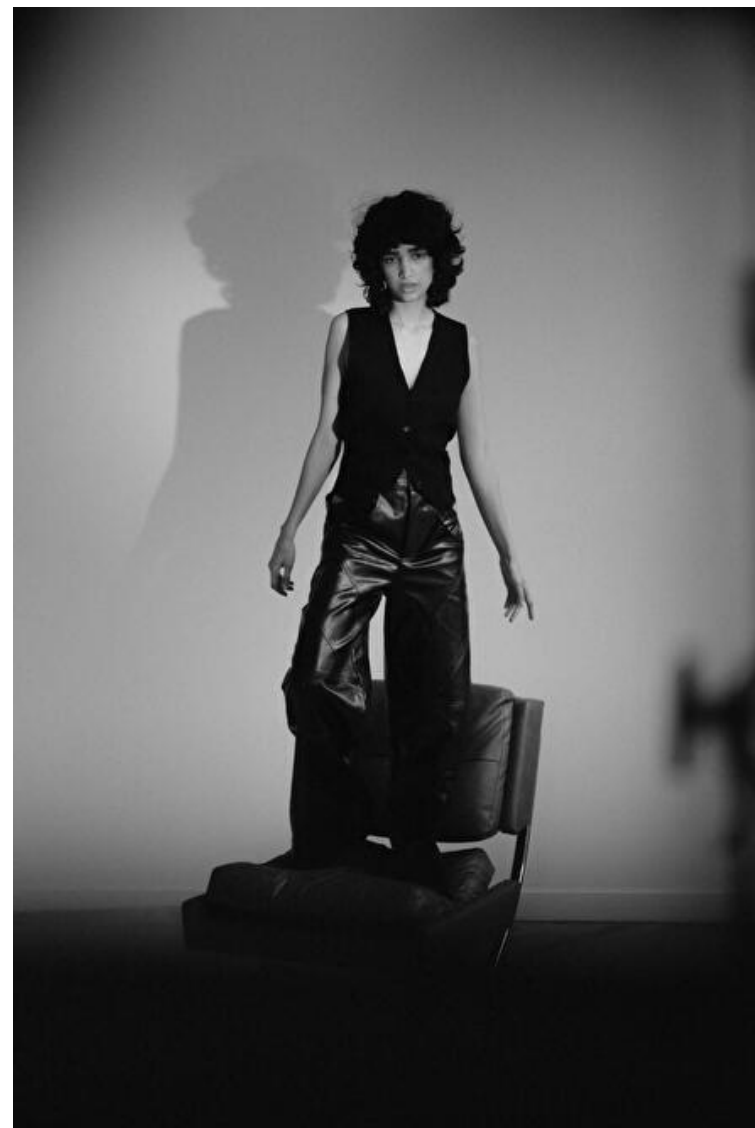

Emma Azari

Height 175cm / 5' 9.0"

Bust 88cm / 34.5"

Waist 62cm / 24.5"

Hips 90cm / 35.5"

Eyes Brown

Hair Brown

Cup C