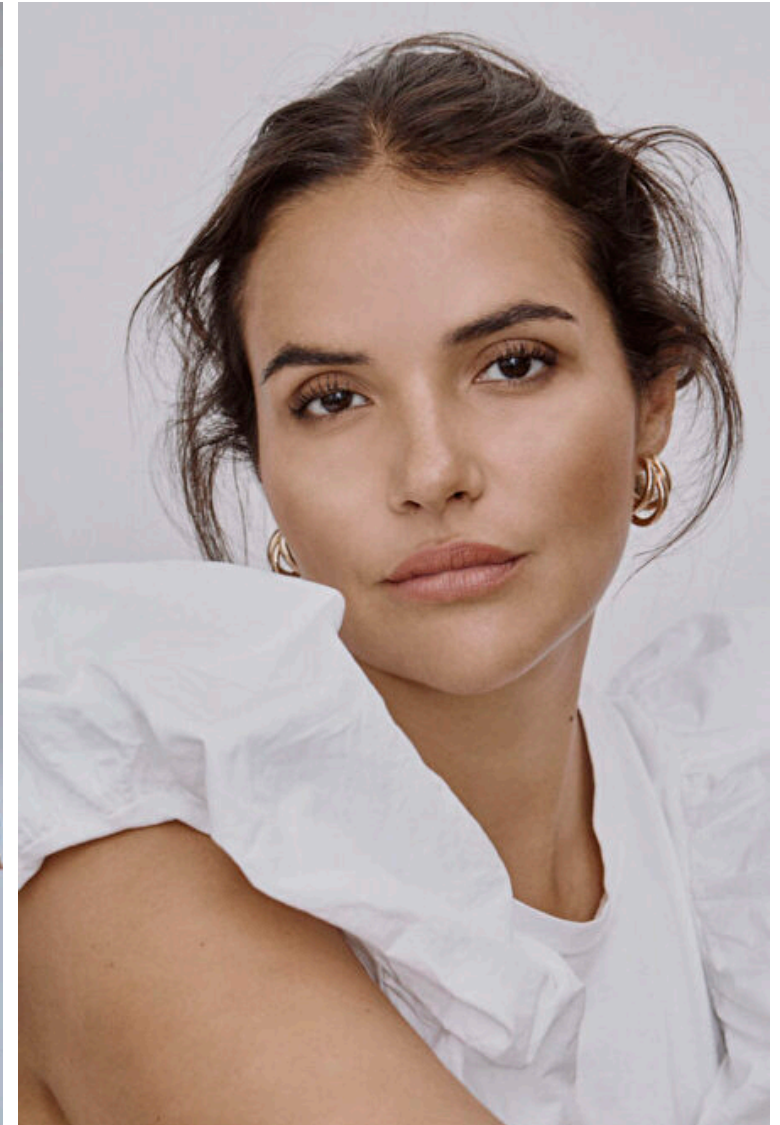

Modellink

Vasagatan 16, Goteborg, 41124, Goteborg, Sweden
Phone: 031-13 15 33 **Email:** info@modellink.se **Website:** http://modellink.se/

Emma Sanders

Height 180cm / 5' 11.0"

Bust 95cm / 37.5"

Waist 75cm / 29.5"

Hips 105cm / 41.5"

Shoes EU/US/UK 41.5 / 10 / 8

Eyes Brown

Hair Brown