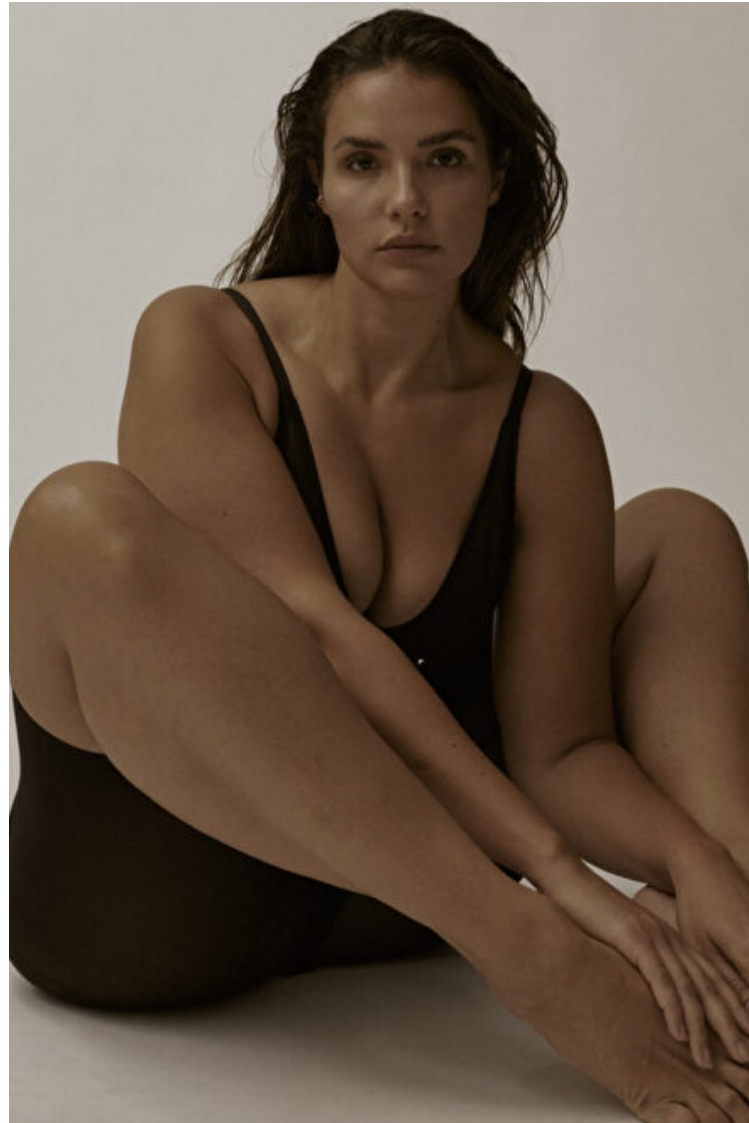

Bust 95cm / 37.5"

Waist 75cm / 29.5"

Hips 105cm / 41.5"

Shoes EU/US/UK 41.5 / 10 / 8

Eyes Brown

Hair Brown

Emma Sanders

Height 180cm / 5' 11.0"