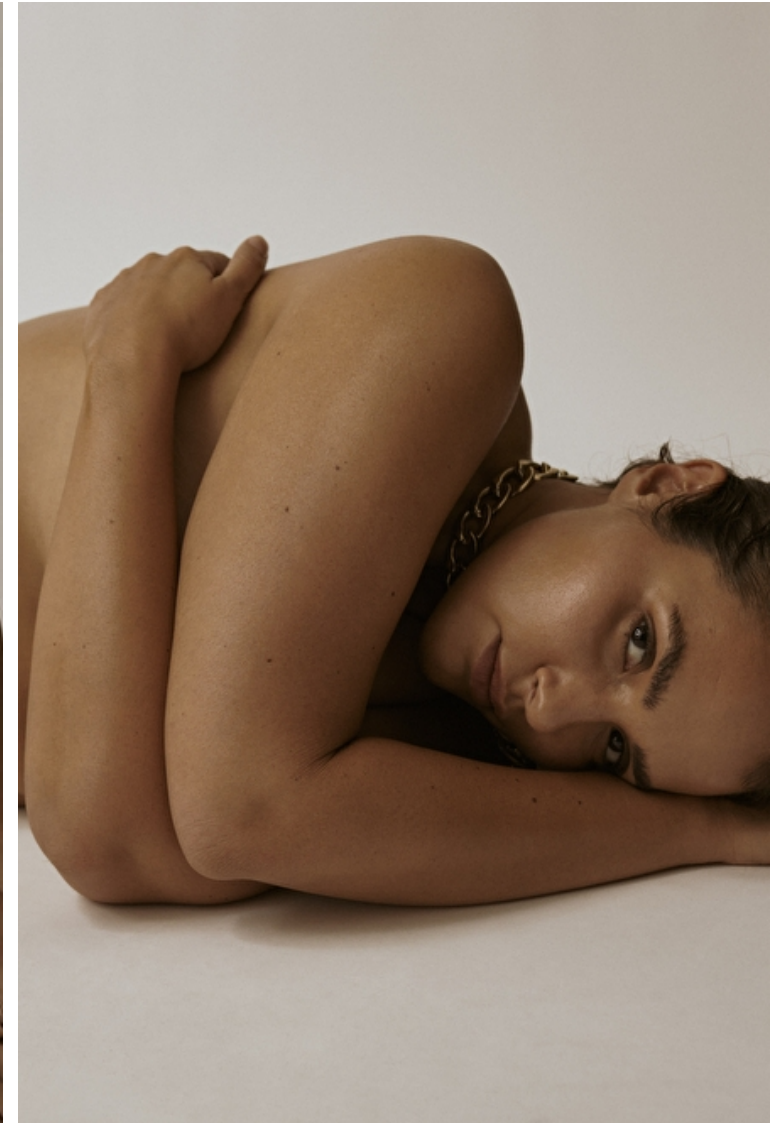

Bust 95cm / 37.5"

Waist 75cm / 29.5"

Hips 105cm / 41.5"

Shoes EU/US/UK 41.5 / 10 / 8

Eyes Brown

Hair Brown

Emma Sanders

Height 180cm / 5' 11.0"