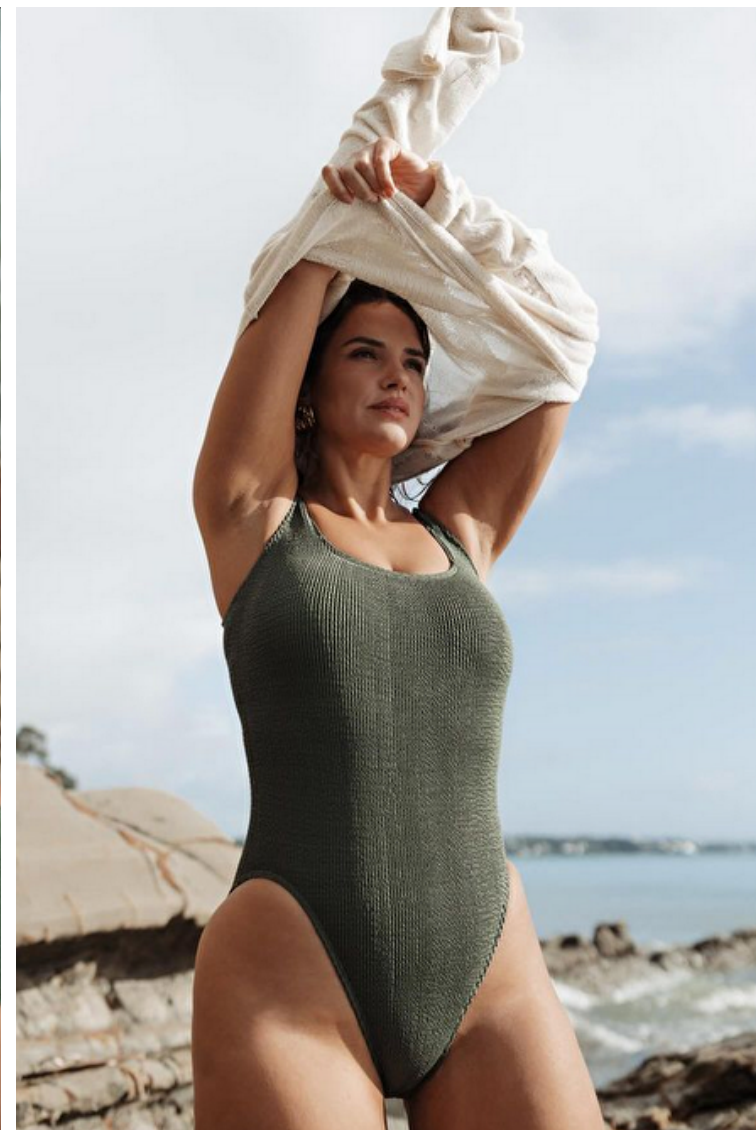

Height 180cm / 5' 11.0"

Size EU/US 42 / 12

Bust 95cm / 37.5"

Waist 75cm / 29.5"

Hips 105cm / 41.5"

Shoes EU/US/UK 41.5 / 10 / 8

Eyes Brown

Hair Brown