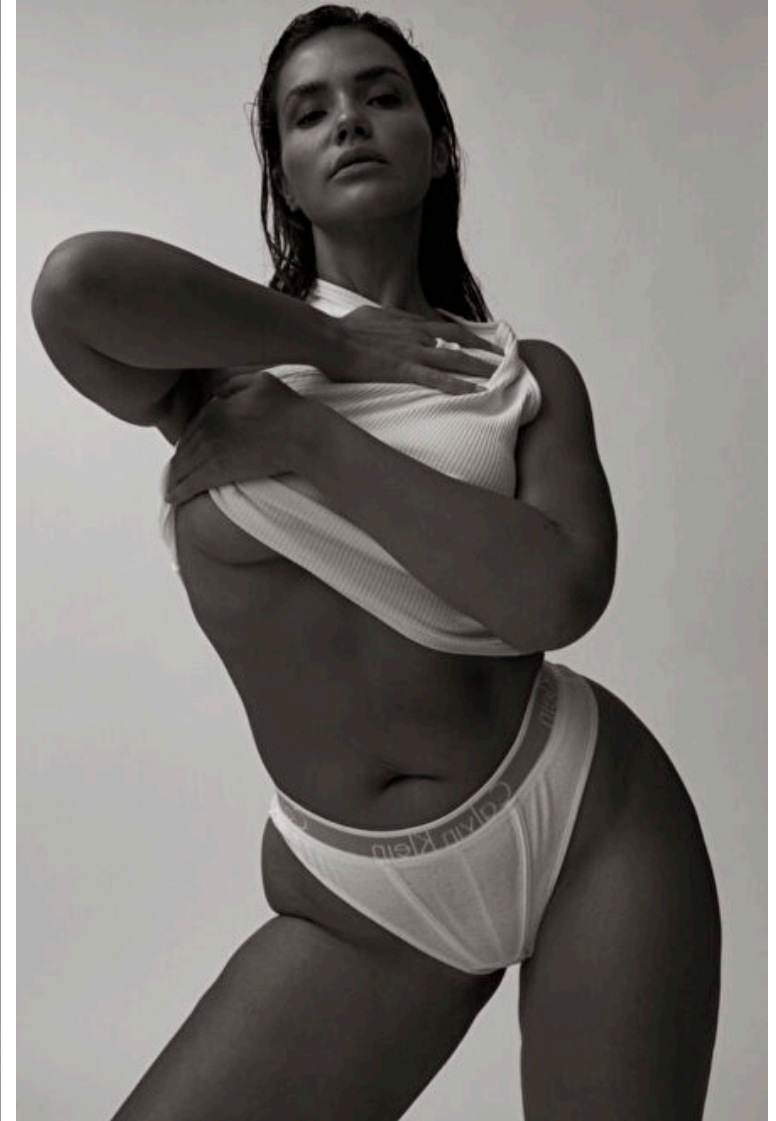

Emma Sanders

Height 180cm / 5' 11.0"

Bust 95cm / 37.5"

Waist 75cm / 29.5"

Hips 105cm / 41.5"

Shoes EU/US/UK 41.5 / 10 / 8

Eyes Brown

Hair Brown