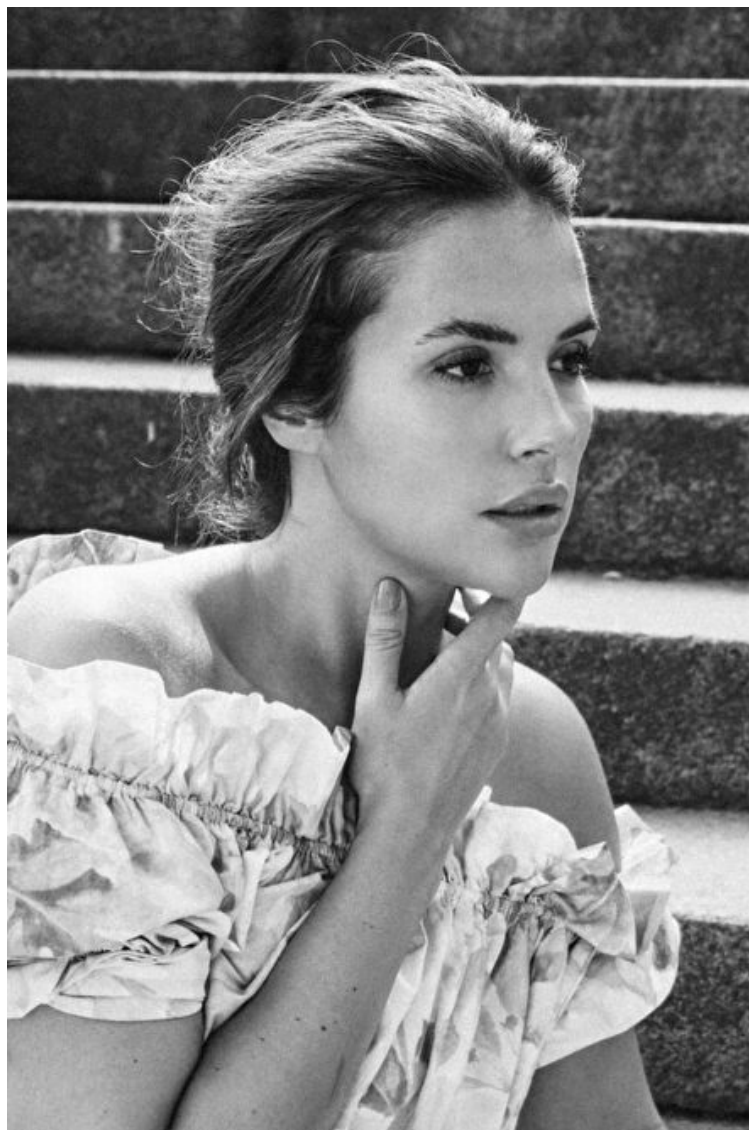

Emma Sanders

Height 180cm / 5' 11.0"

Size EU/US 42 / 12

Bust 95cm / 37.5"

Waist 75cm / 29.5"

Hips 105cm / 41.5"

Shoes EU/US/UK 41.5 / 10 / 8

Eyes Brown

Hair Brown