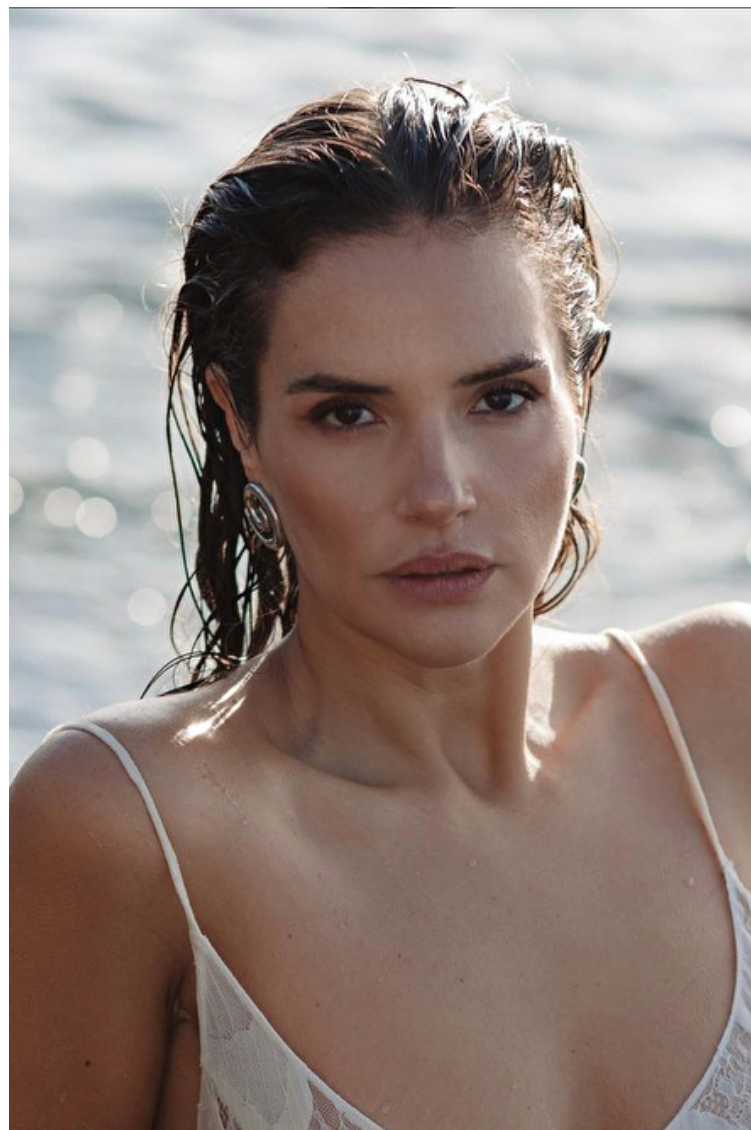

Emma Sanders

Height 180cm / 5' 11.0"

Size EU/US 42 / 12

Bust 95cm / 37.5"

Waist 75cm / 29.5"

Hips 105cm / 41.5"

Shoes EU/US/UK 41.5 / 10 / 8

Eyes Brown

Hair Brown