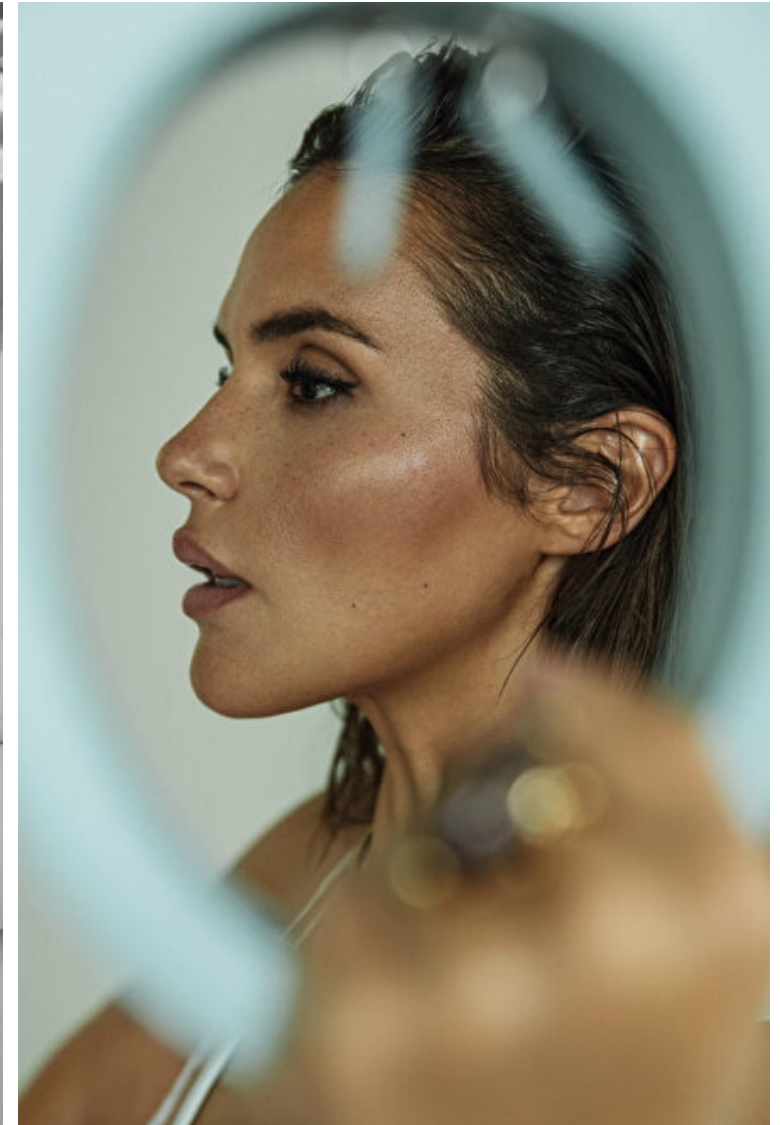

Emma Sanders

Height 180cm / 5' 11.0"

Size EU/US 42 / 12

Bust 95cm / 37.5"

Waist 75cm / 29.5"

Hips 105cm / 41.5"

Shoes EU/US/UK 41.5 / 10 / 8

Eyes Brown

Hair Brown