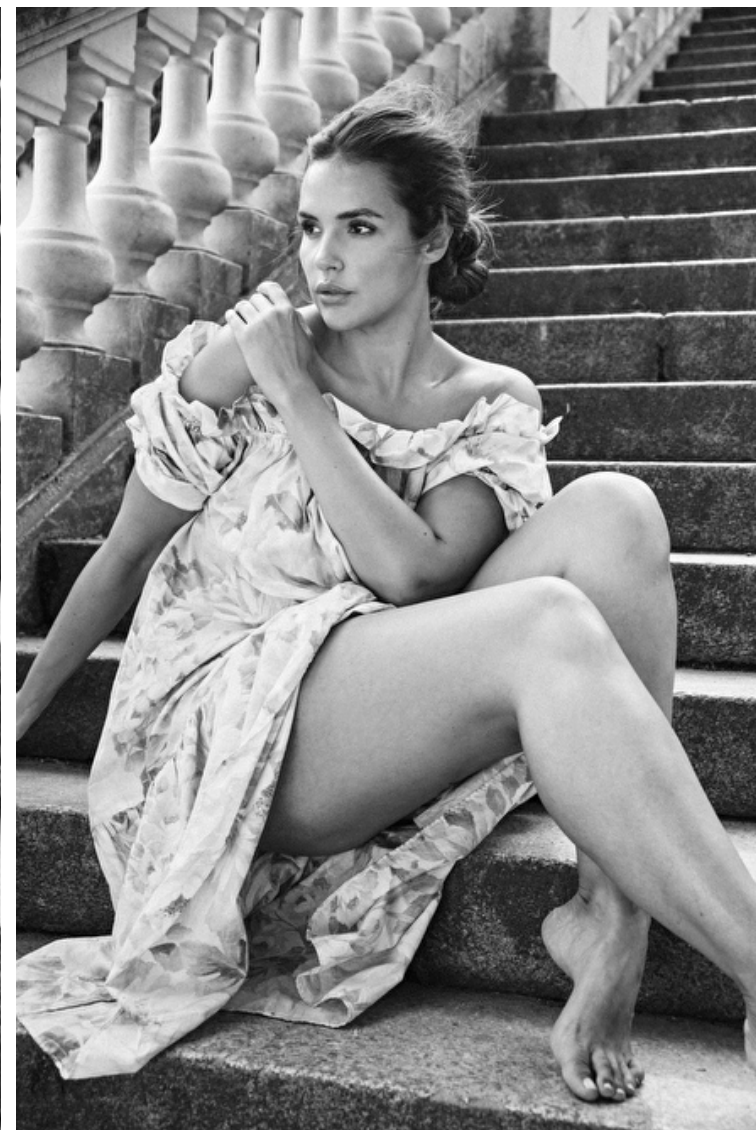

Emma Sanders

Height 180cm / 5' 11.0"

Size EU/US 42 / 12

Bust 95cm / 37.5"

Waist 75cm / 29.5"

Hips 105cm / 41.5"

Shoes EU/US/UK 41.5 / 10 / 8

Eyes Brown

Hair Brown