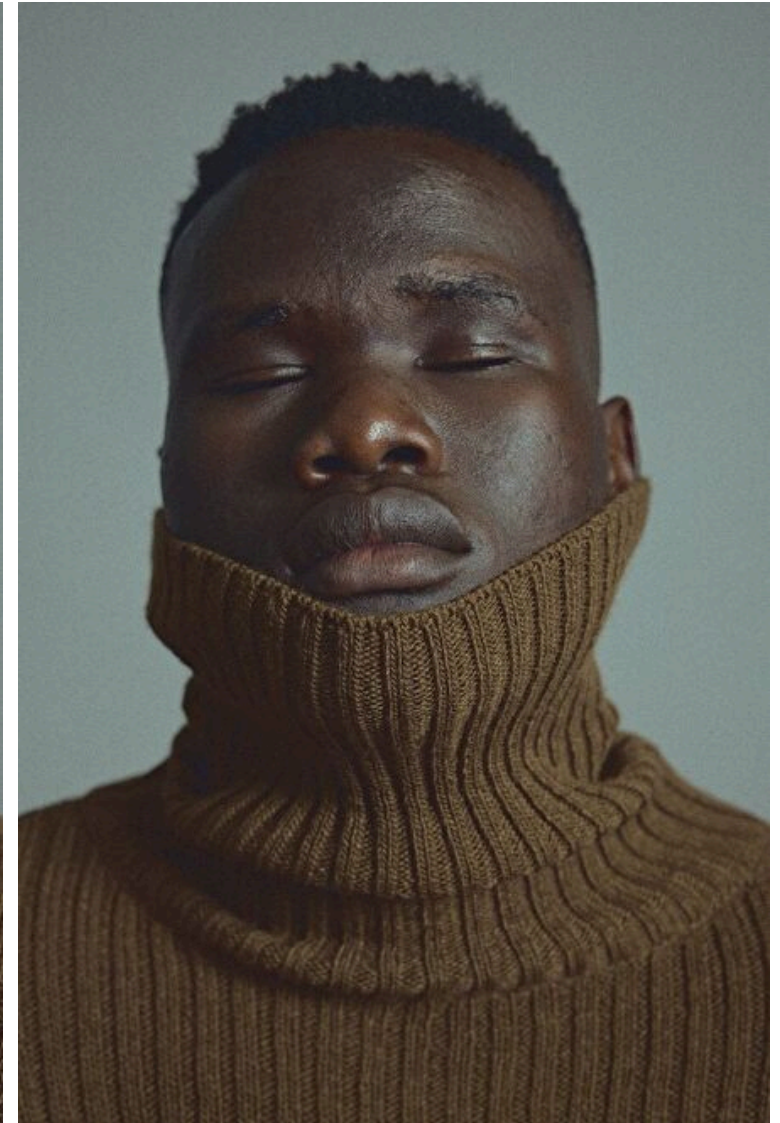

Emmanuel Lodu

Height 189cm / 6' 2.5"

Chest 90cm / 35.5"

Waist 75cm / 29.5"

Hips 97cm / 38"

Shoes EU/US/UK 44 / 11 / 9.5

Eyes Black

Hair Black