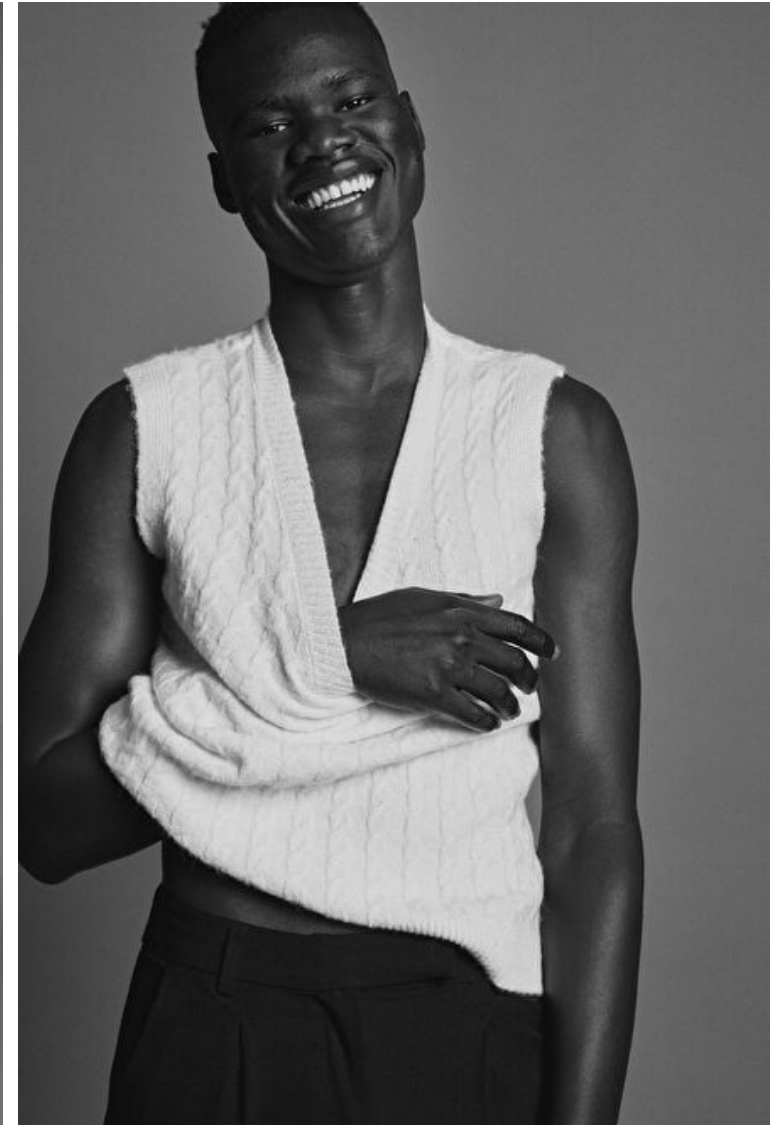

Emmanuel Lodu

Height 189cm / 6' 2.5"

Chest 90cm / 35.5"

Waist 75cm / 29.5"

Hips 97cm / 38"

Shoes EU/US/UK 44 / 11 / 9.5

Eyes Black

Hair Black