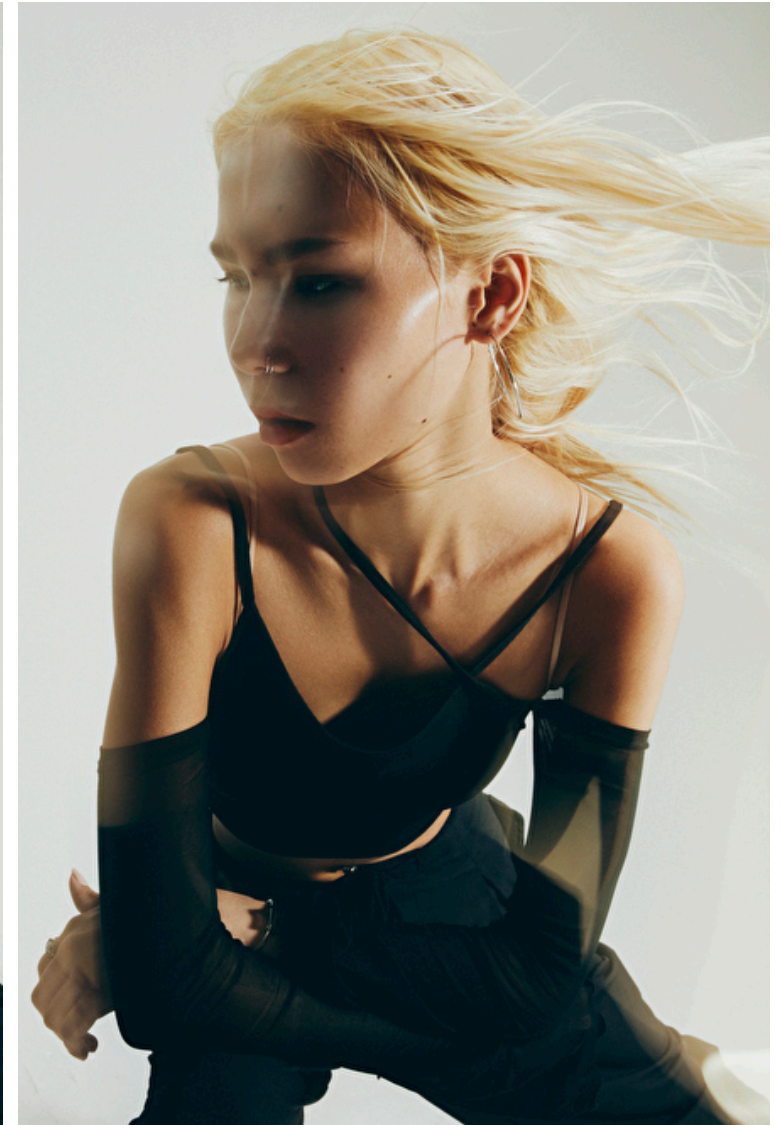

Modellink

Vasagatan 16, Goteborg, 41124, Goteborg, Sweden
Phone: 031-13 15 33 **Email:** info@modellink.se **Website:** http://modellink.se/

Erica

Height 179cm / 5' 10.5"

Bust 79cm / 31"

Waist 62cm / 24.5"

Hips 87cm / 34.5"

Shoes EU/US/UK 38.5 / 7.5 / 5

Eyes Dark brown

Hair Blond

Cup A