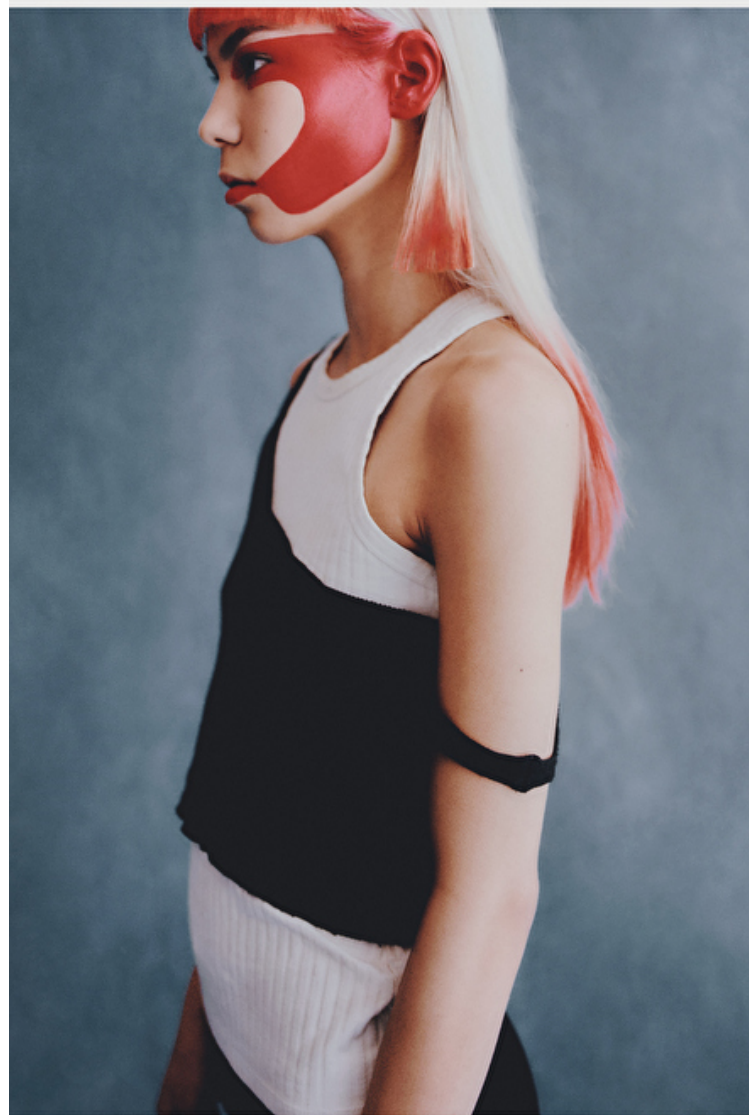

Modellink

Vasagatan 16, Goteborg, 41124, Goteborg, Sweden
Phone: 031-13 15 33 **Email:** info@modellink.se **Website:** <http://modellink.se/>

Erica

Height 179cm / 5' 10.5"

Bust 79cm / 31"

Waist 62cm / 24.5"

Hips 87cm / 34.5"

Shoes EU/US/UK 38.5 / 7.5 / 5

Eyes Dark brown

Hair Blond

Cup A