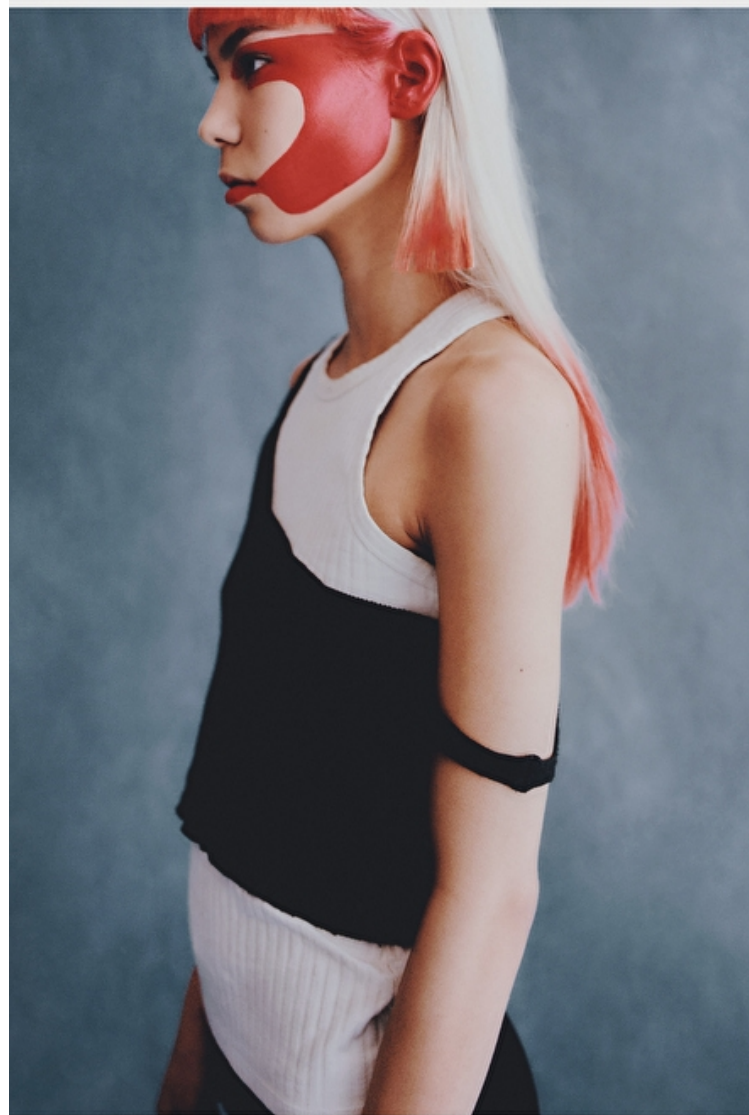

Erica

Height 179cm / 5' 10.5"

Bust 79cm / 31"

Waist 62cm / 24.5"

Hips 87cm / 34.5"

Shoes EU/US/UK 38.5 / 7.5 / 5

Eyes Dark brown

Hair Blond

Cup A