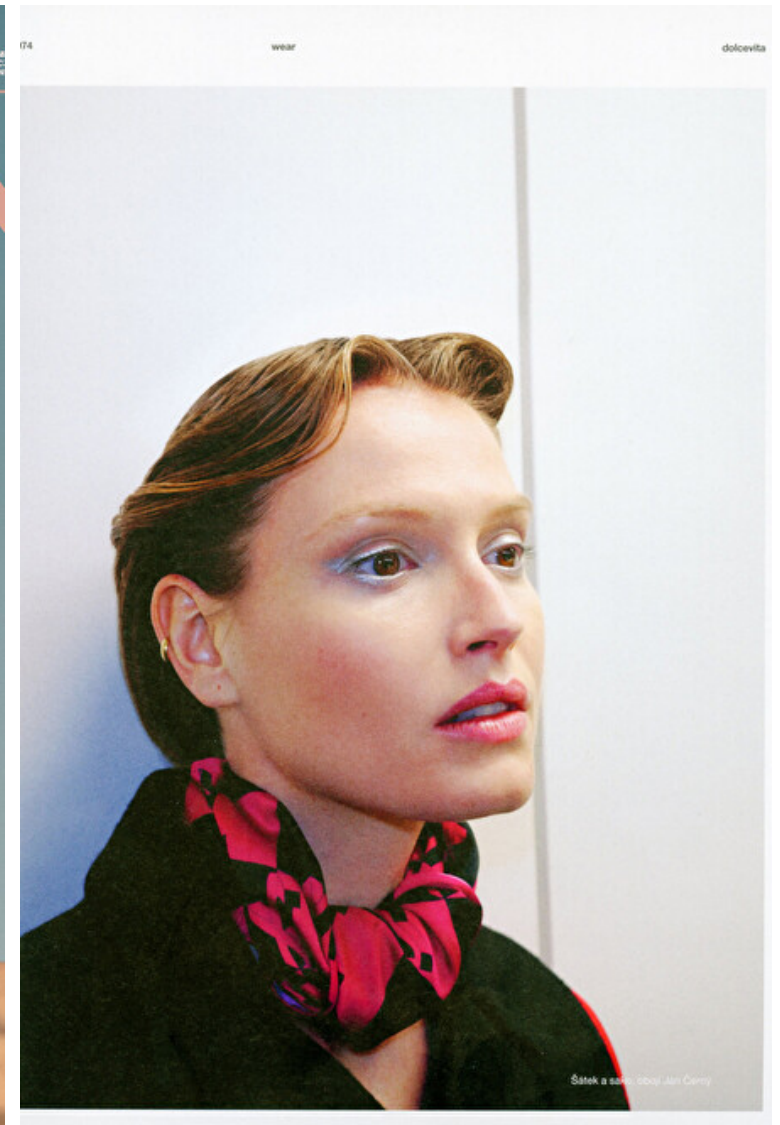

Waist 62cm / 24.5"

Hips 89cm / 35"

Shoes EU/US/UK 38 / 7.5 / 5

Eyes Green brown

Hair Light brown

Cup B

Location New York

Modellink