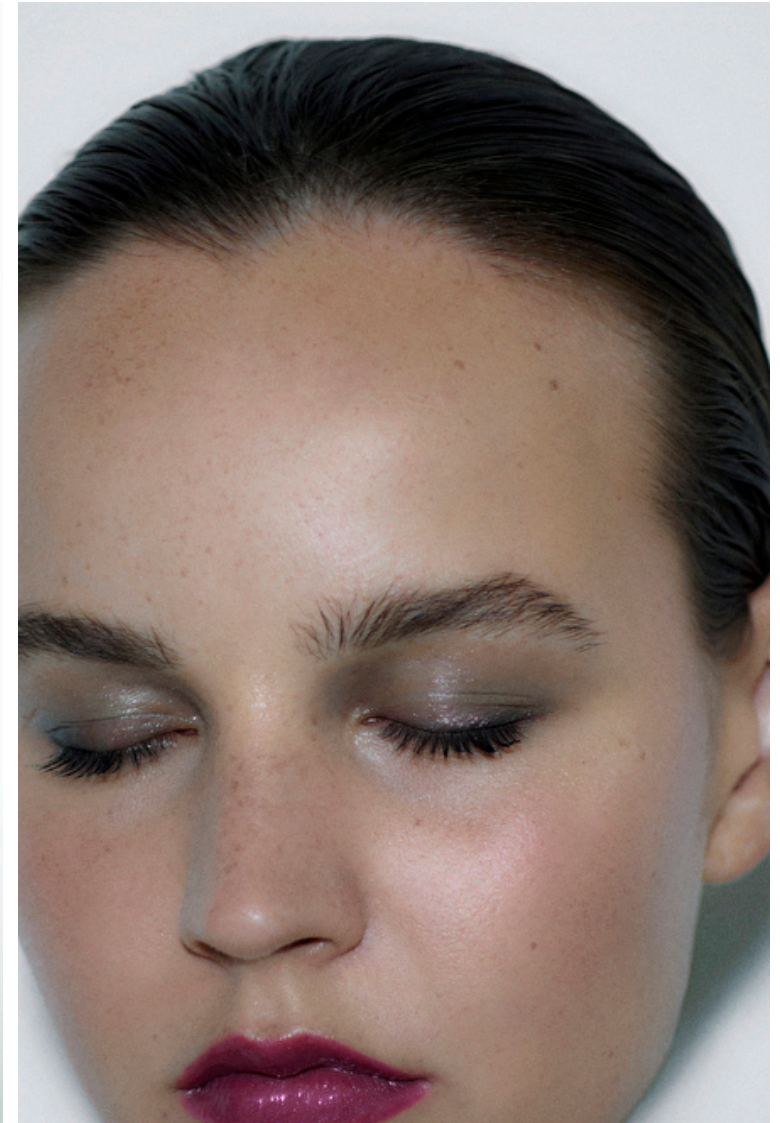

Modellink

Vasagatan 16, Goteborg, 41124, Goteborg, Sweden
Phone: 031-13 15 33 **Email:** info@modellink.se **Website:** http://modellink.se/

Esmee Suierveld

Height 178cm / 5' 10.0"

Bust 96cm / 38"

Waist 75cm / 29.5"

Hips 111cm / 43.5"

Shoes EU/US/UK 41 / 9.5 / 8

Eyes Blue

Hair Brown

Cup E