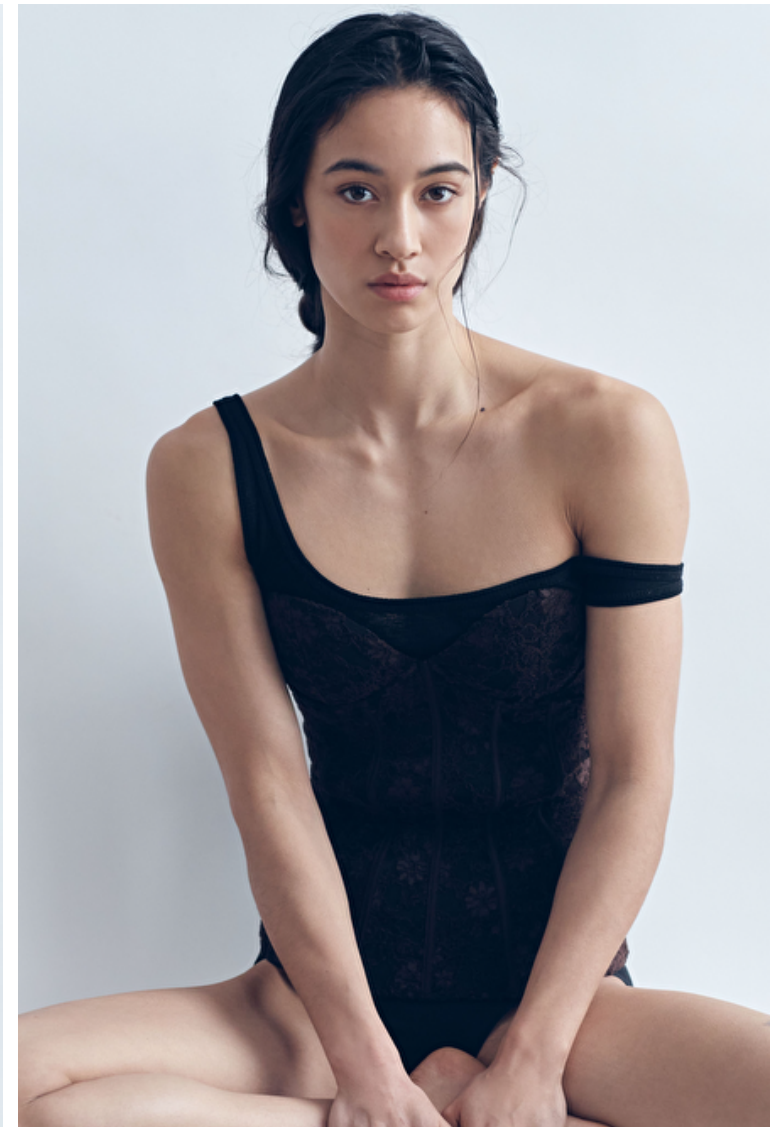

Eugenie Lee

Height 177cm / 5' 9.5"

Size EU/US 36 / 6

Bust 86cm / 34"

Waist 62cm / 24.5"

Hips 90cm / 35.5"

Shoes EU/US/UK 38.5 / 7.5 / 5

Eyes Brown

Hair Brown

Cup B