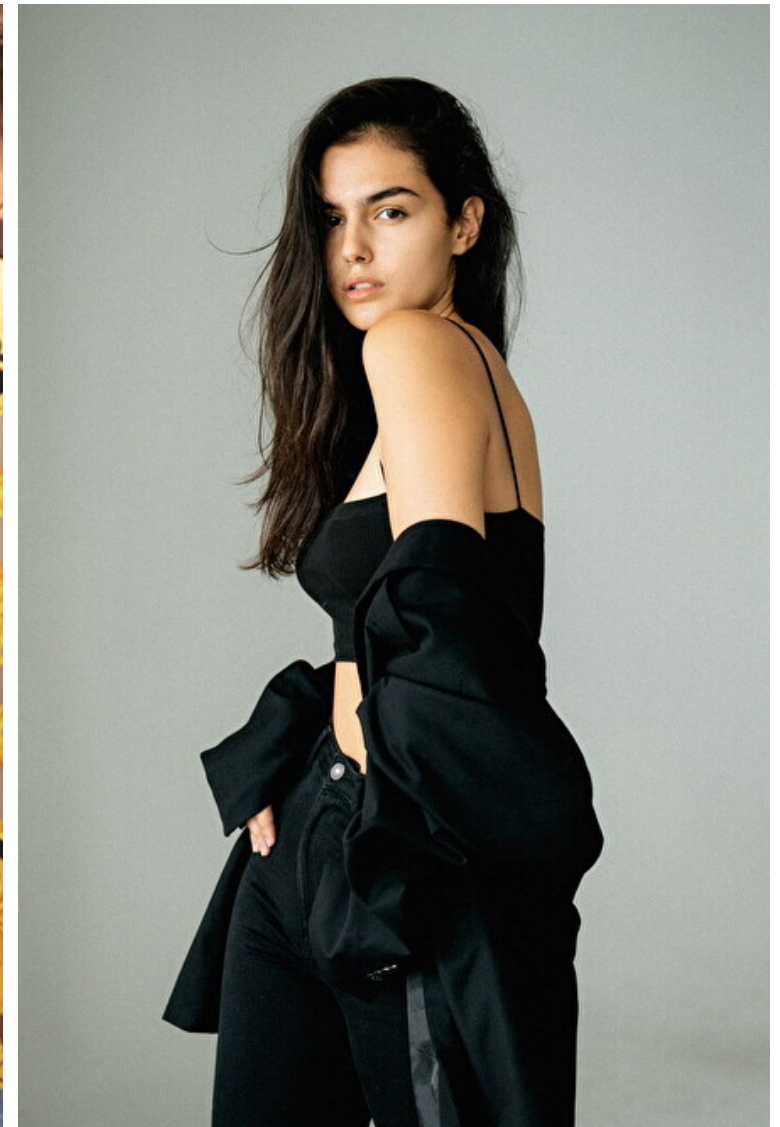

Modellink

Vasagatan 16, Goteborg, 41124, Goteborg, Sweden
Phone: 031-13 15 33 **Email:** info@modellink.se **Website:** http://modellink.se/

Eva Fama

Height 175cm / 5' 9.0"

Bust 94cm / 37"

Waist 77cm / 30.5"

Hips 109cm / 43"

Shoes EU/US/UK 39 / 8 / 6

Eyes Brown

Hair Dark brown

Cup C