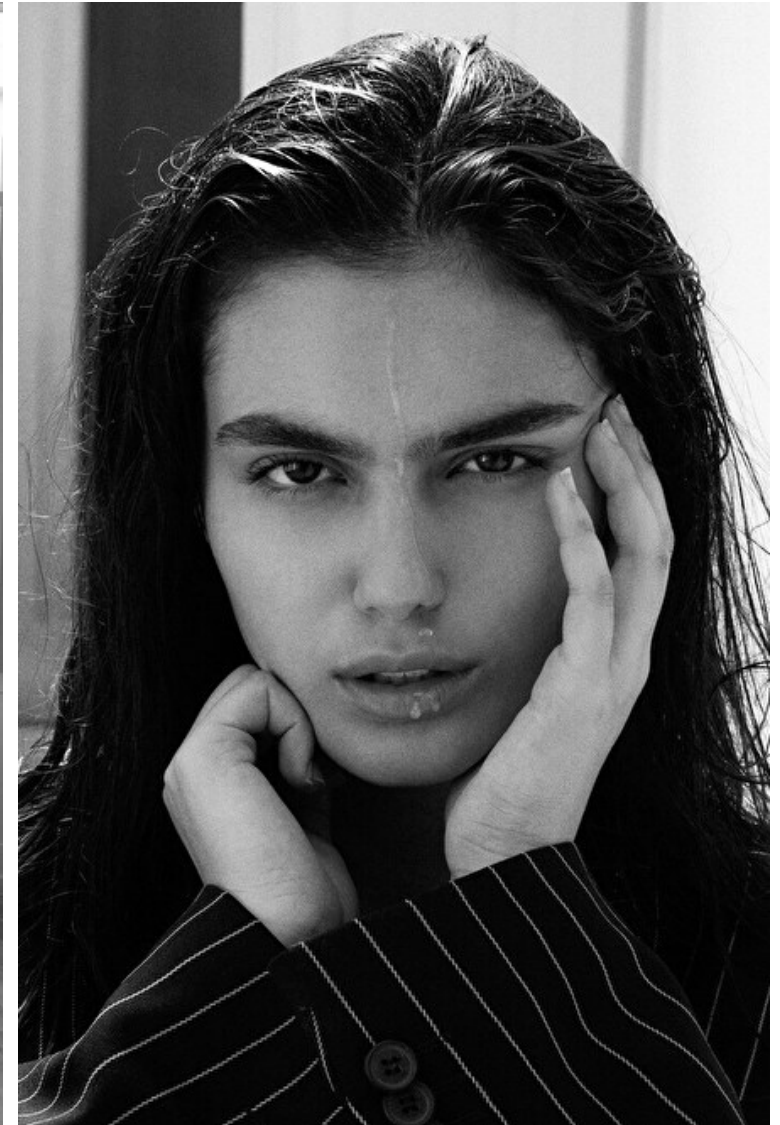

Modellink

Vasagatan 16, Goteborg, 41124, Goteborg, Sweden
Phone: 031-13 15 33 **Email:** info@modellink.se **Website:** http://modellink.se/

Eva Fama

Height 175cm / 5' 9.0"

Bust 94cm / 37"

Waist 77cm / 30.5"

Hips 109cm / 43"

Shoes EU/US/UK 39 / 8 / 6

Eyes Brown

Hair Dark brown

Cup C