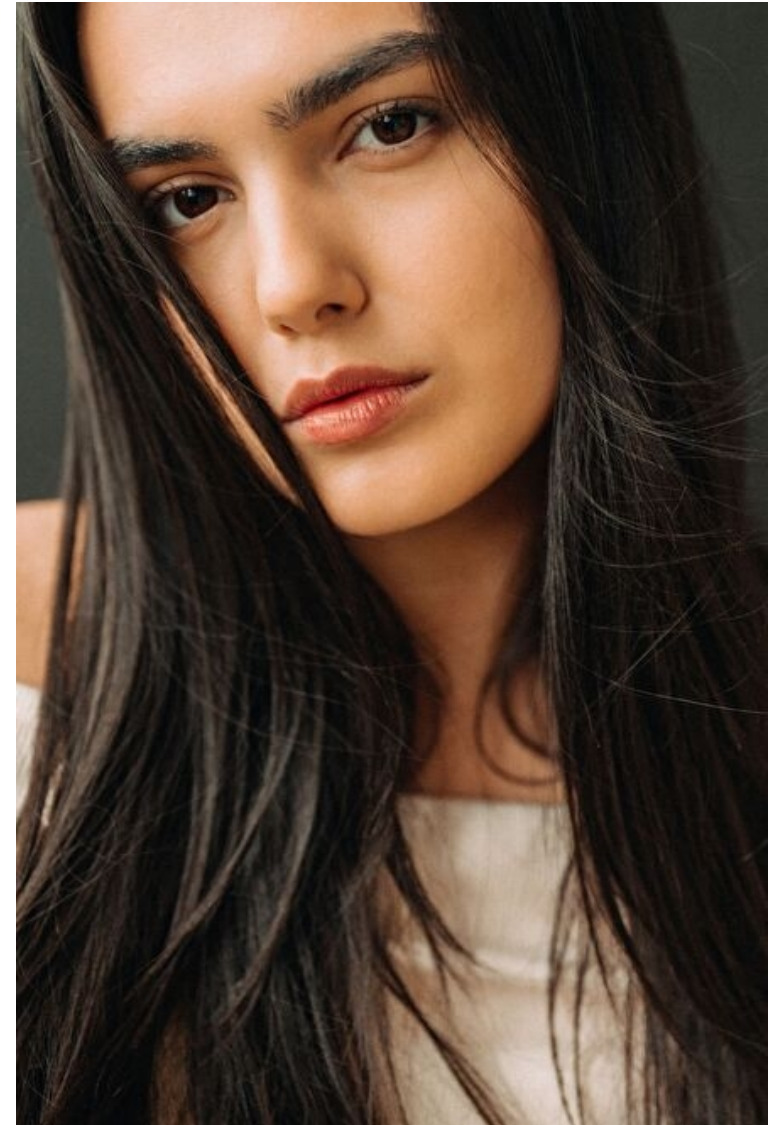

Hair Dark brown

Cup C

Eva Fama

Height 175cm / 5' 9.0"

Bust 92cm / 36"

Waist 77cm / 30.5"

Hips 110cm / 43.5"

Shoes EU/US/UK 39 / 8 / 6

Eyes Brown

Hair Dark brown

Cup C

Eva Fama

Height 175cm / 5' 9.0"

Bust 92cm / 36"

Waist 77cm / 30.5"

Hips 110cm / 43.5"