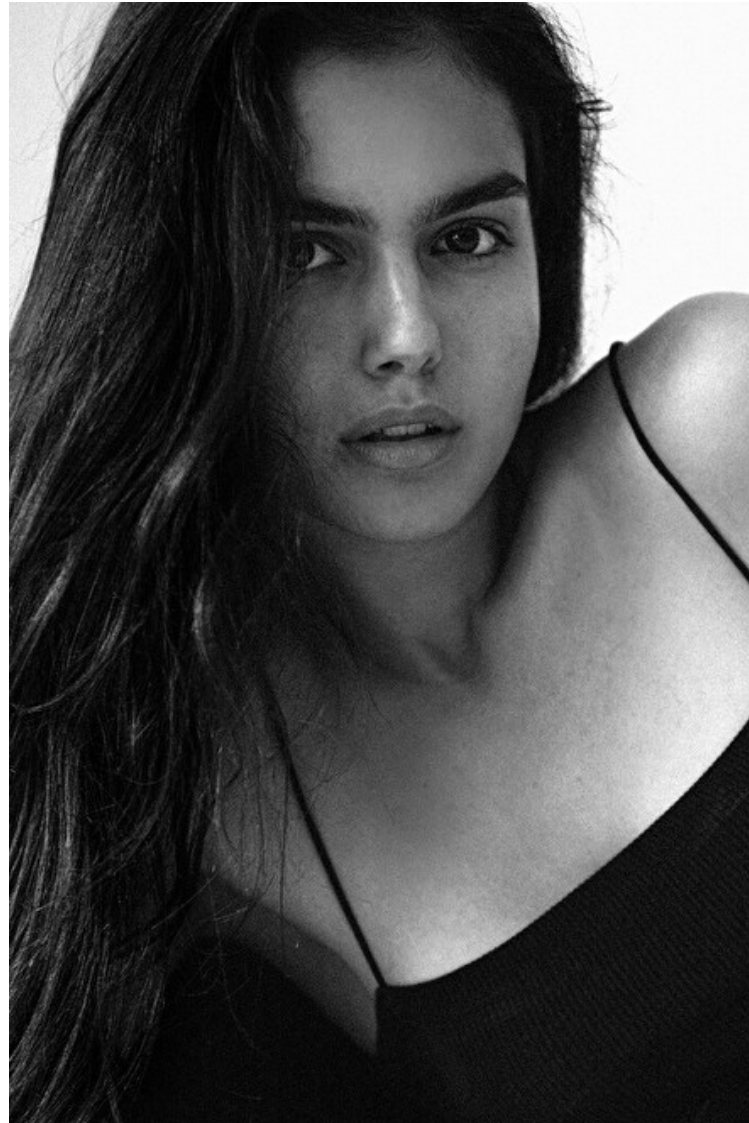

Eva Fama

Height 175cm / 5' 9.0"

Bust 92cm / 36"

Waist 77cm / 30.5"

Hips 110cm / 43.5"

Shoes EU/US/UK 39 / 8 / 6

Eyes Brown

Hair Dark brown

Cup C