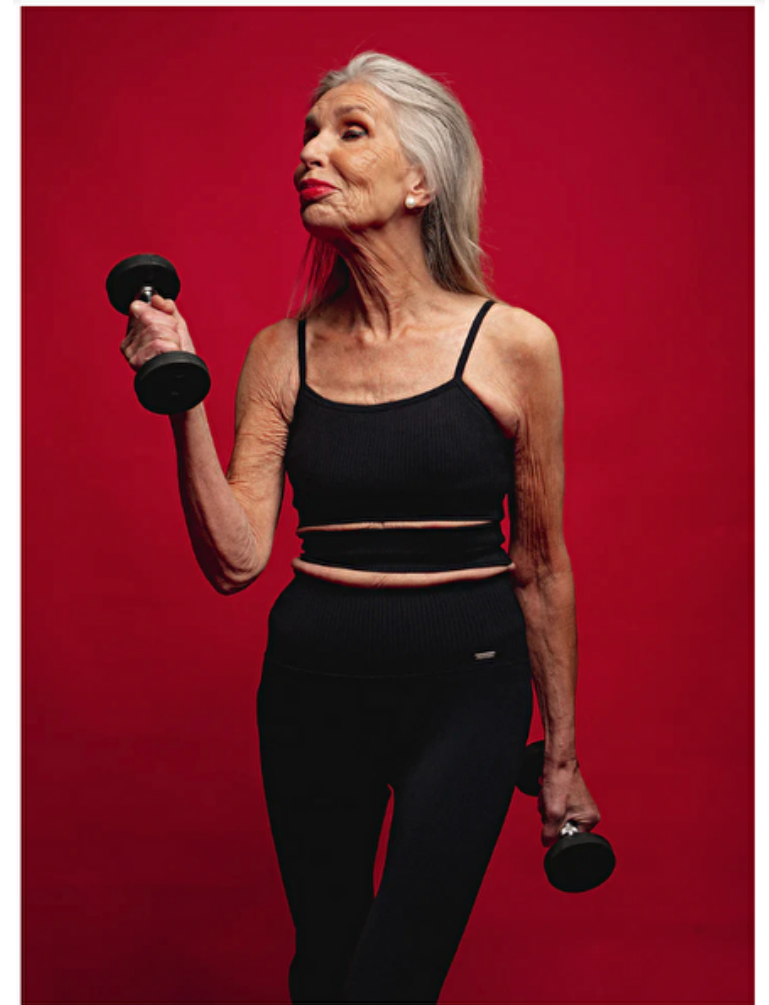

Modellink

Vasagatan 16, Goteborg, 41124, Goteborg, Sweden
Phone: 031-13 15 33 **Email:** info@modellink.se **Website:** http://modellink.se/

Eva Heinrich Longberg

Height 168cm / 5' 6.0"

Size EU/US 34 / 4

Bust 80cm / 31.5"

Waist 68cm / 27"

Hips 87cm / 34.5"

Shoes EU/US/UK 38.5 / 7.5 / 5

Hair Grey

aimin®