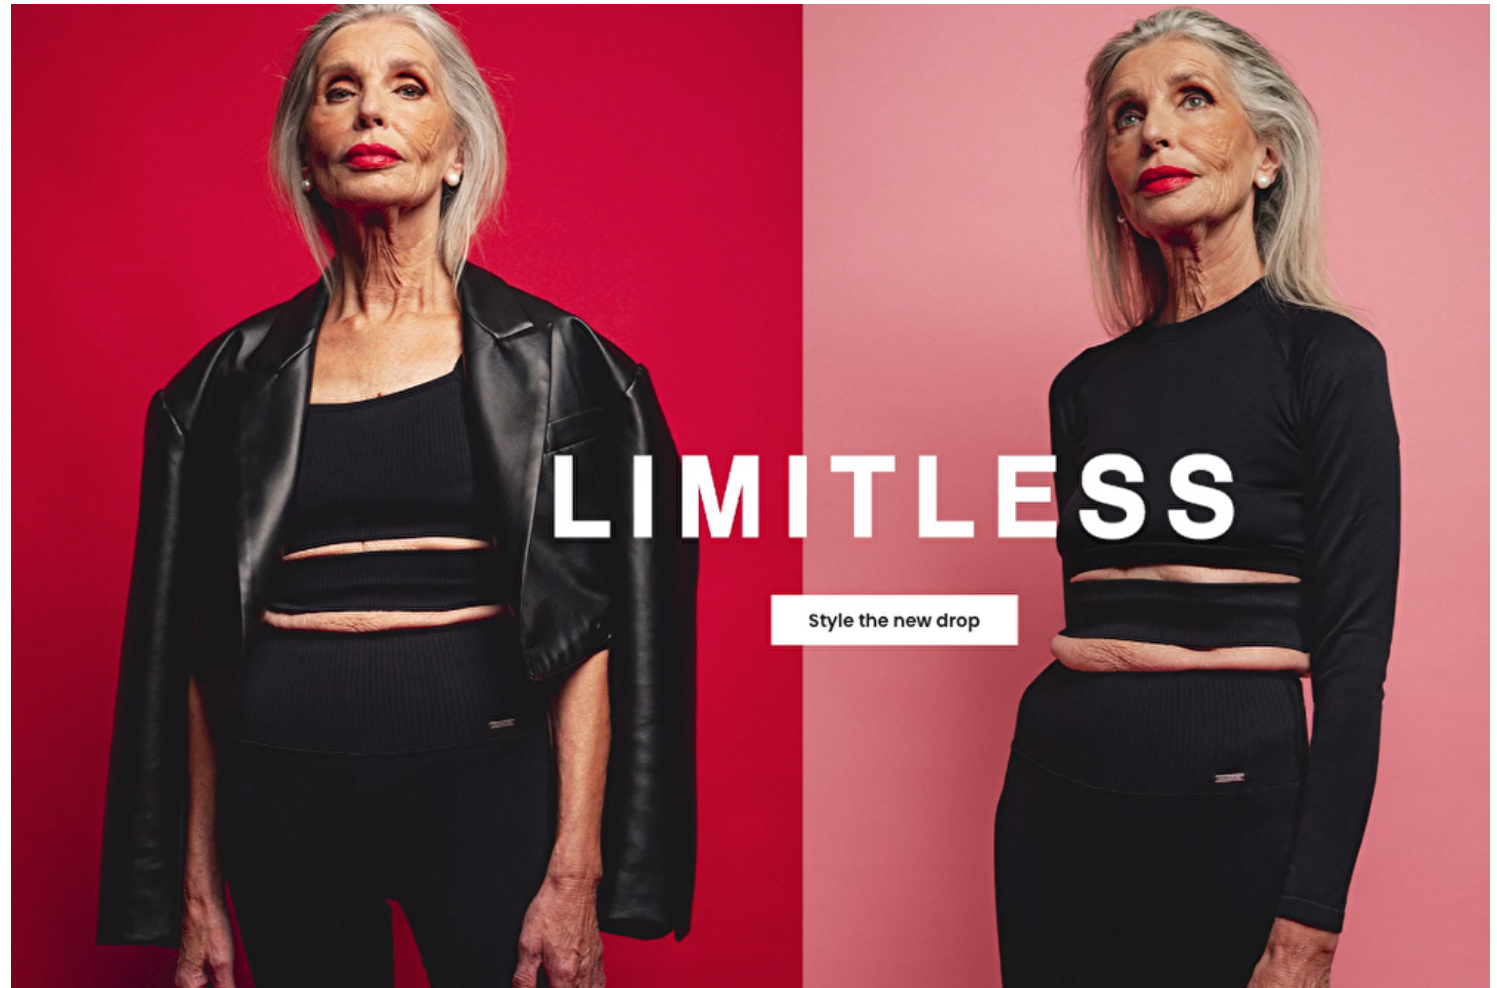

Eva Heinrich Longberg

Height 168cm / 5' 6.0"

Size EU/US 34 / 4

Bust 80cm / 31.5"

Waist 68cm / 27"

Hips 87cm / 34.5"

Shoes EU/US/UK 38.5 / 7.5 / 5

Hair Grey