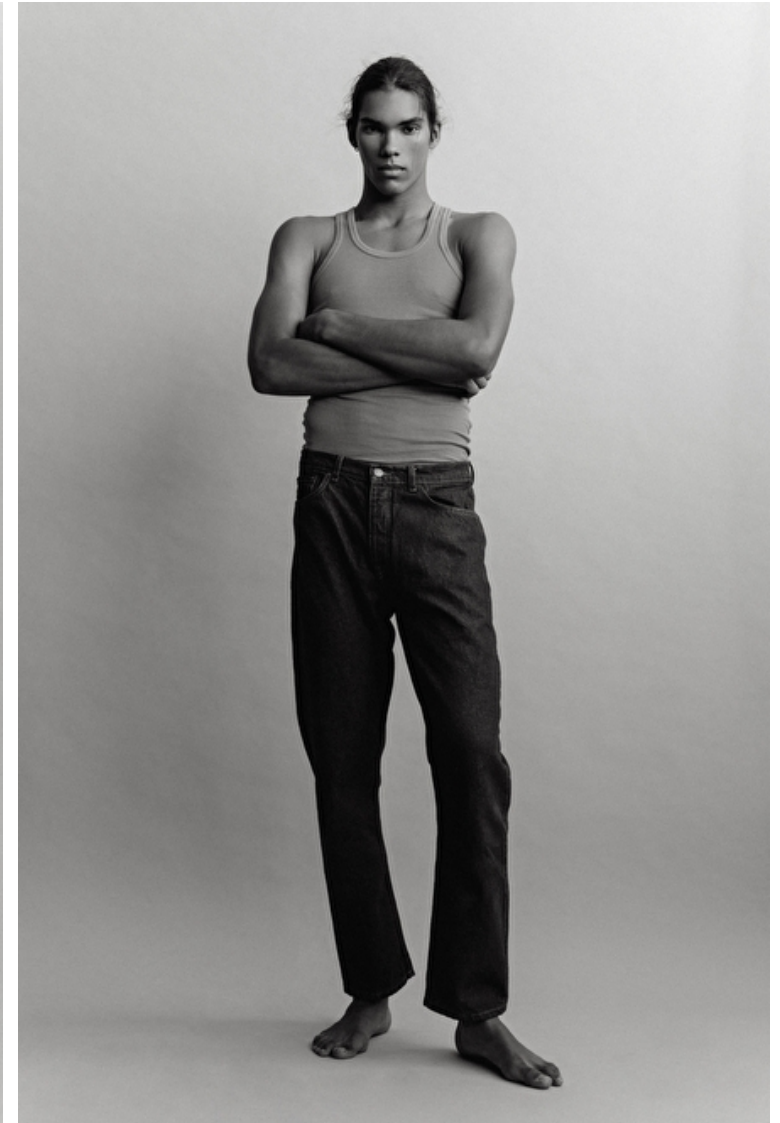

Evandro Rodrigues

Height 191cm / 6' 3.0"

Chest 99cm / 39"

Waist 79cm / 31"

Hips 88cm / 34.5"

Shoes EU/US/UK 45 / 12 / 10.5

Eyes Brown

Hair Brown