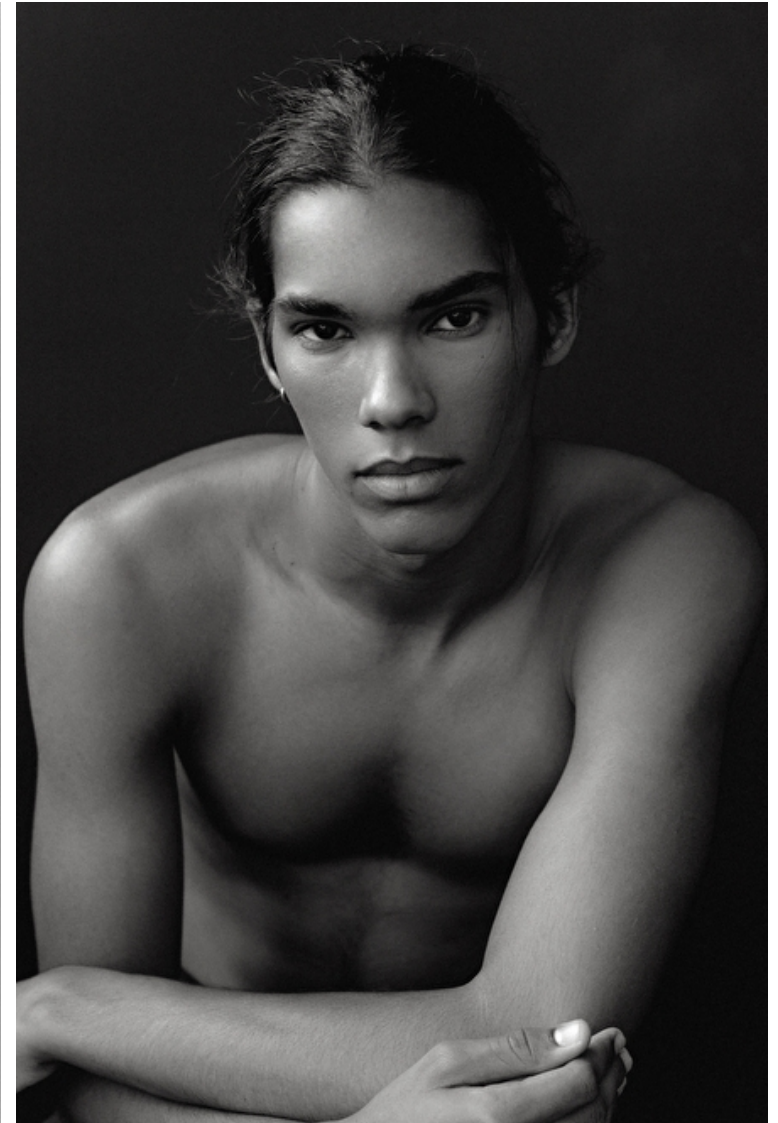

Evandro Rodrigues

Height 191cm / 6' 3.0"

Chest 99cm / 39"

Waist 79cm / 31"

Hips 88cm / 34.5"

Shoes EU/US/UK 45 / 12 / 10.5

Eyes Brown

Hair Brown