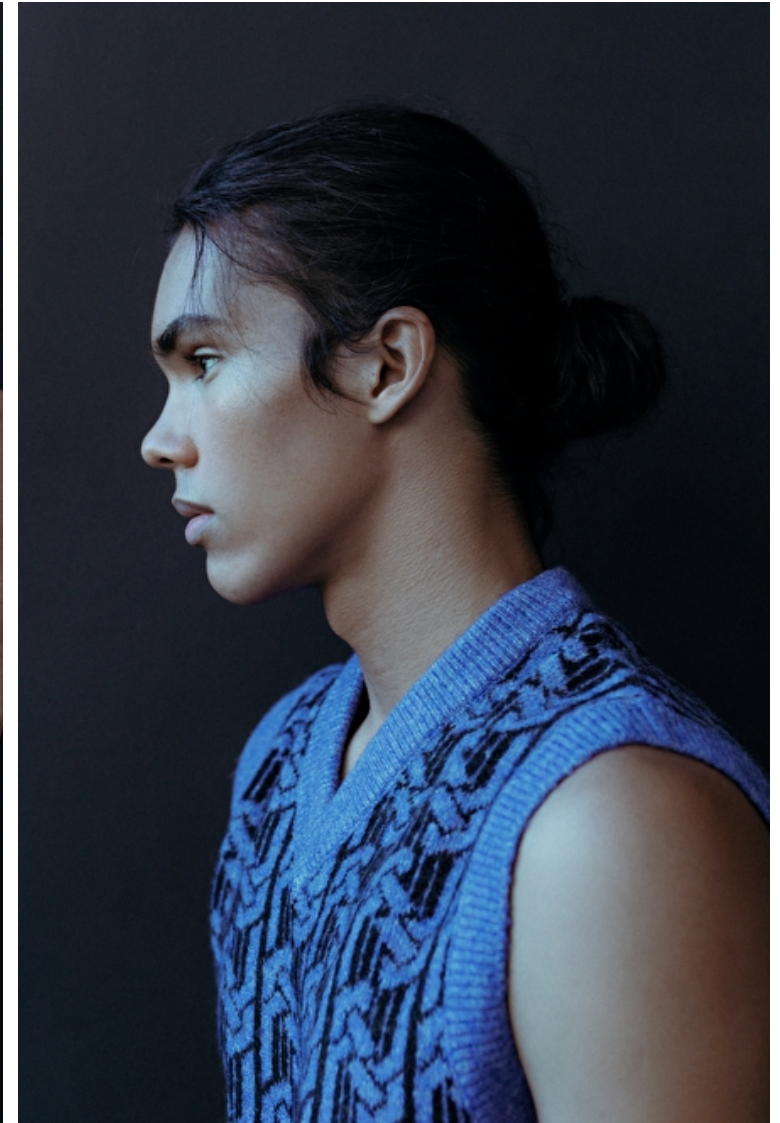

Evandro Rodrigues

Height 191cm / 6' 3.0"

Chest 99cm / 39"

Waist 79cm / 31"

Hips 88cm / 34.5"

Shoes EU/US/UK 45 / 12 / 10.5

Eyes Brown

Hair Brown