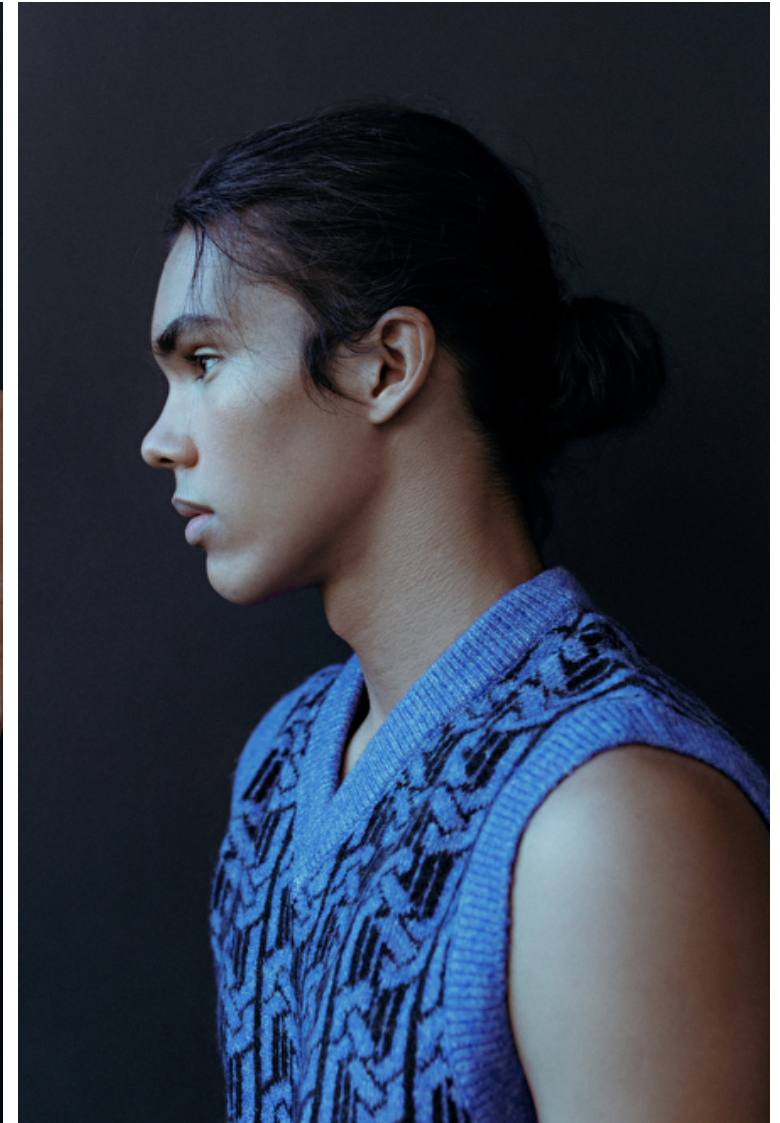

Modellink

Vasagatan 16, Goteborg, 41124, Goteborg, Sweden
Phone: 031-13 15 33 **Email:** info@modellink.se **Website:** http://modellink.se/

Evandro Rodrigues

Height 191cm / 6' 3.0"

Chest 99cm / 39"

Waist 79cm / 31"

Hips 88cm / 34.5"

Shoes EU/US/UK 45 / 12 / 10.5

Eyes Brown

Hair Brown