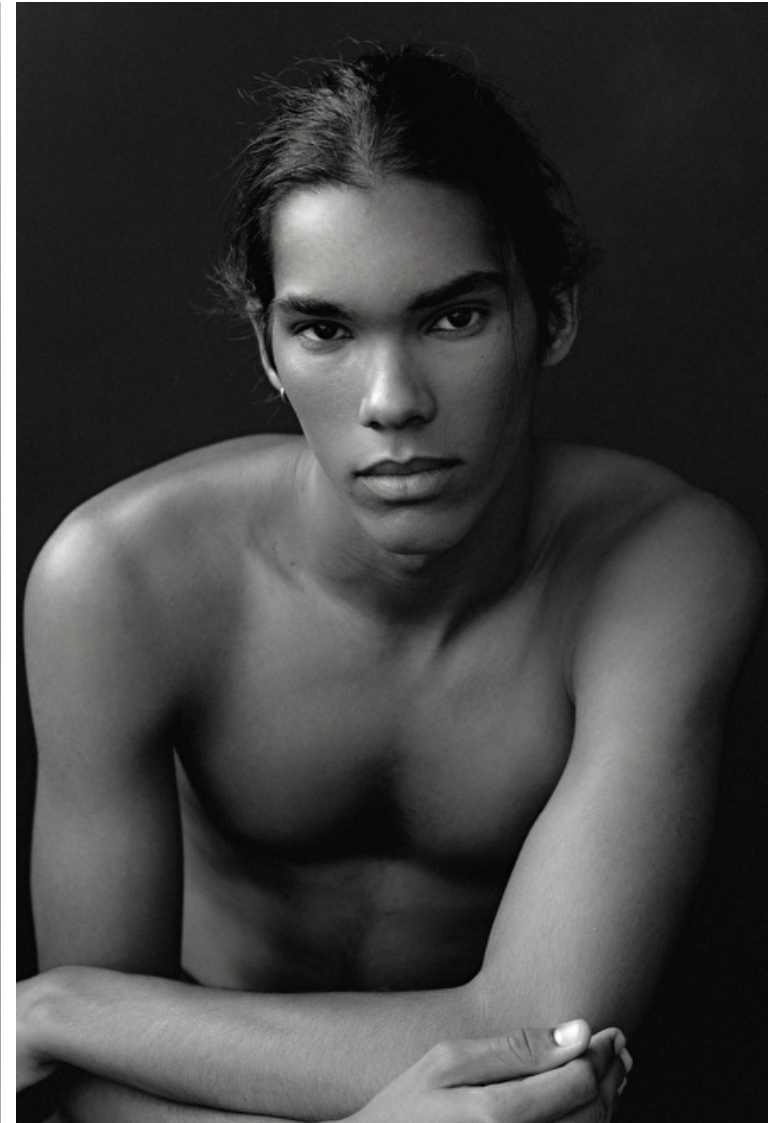

Modellink

Vasagatan 16, Goteborg, 41124, Goteborg, Sweden
Phone: 031-13 15 33 **Email:** info@modellink.se **Website:** http://modellink.se/

Evandro Rodrigues

Height 191cm / 6' 3.0"

Chest 99cm / 39"

Waist 79cm / 31"

Hips 88cm / 34.5"

Shoes EU/US/UK 45 / 12 / 10.5

Eyes Brown

Hair Brown