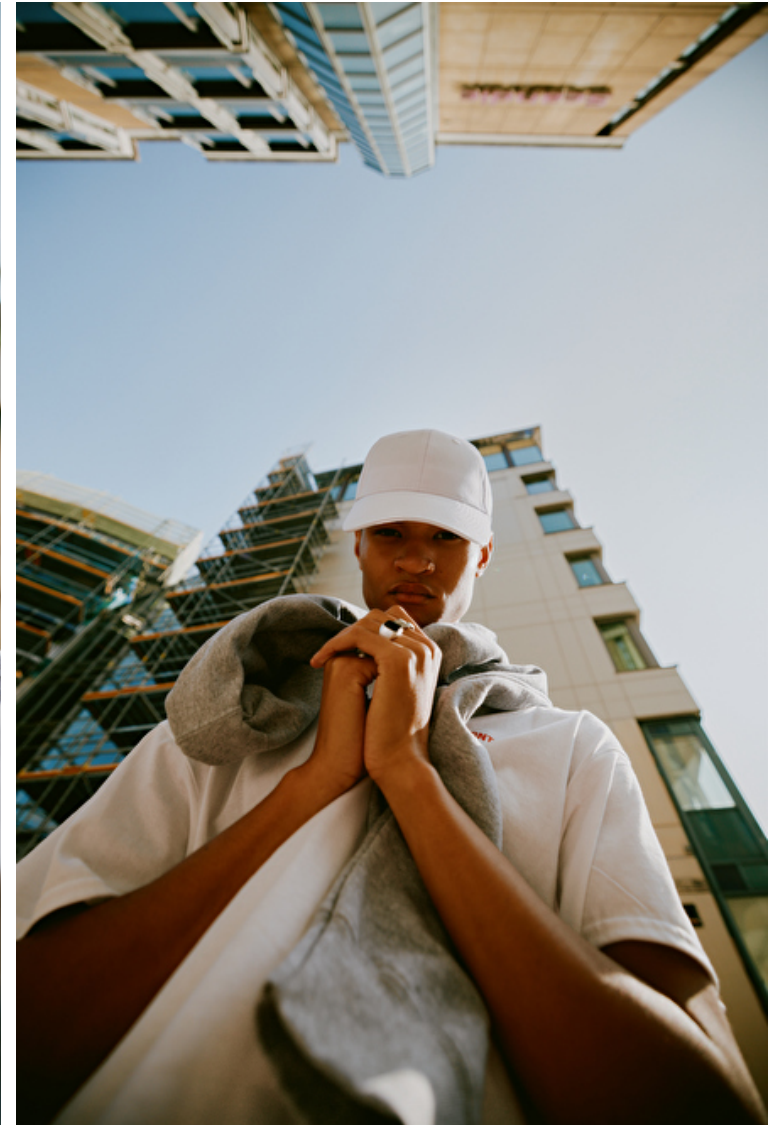

## Ezra Gyllenborg

Height 191cm / 6' 3.0"

Chest 84cm / 33"

Waist 68cm / 27"

Hips 91cm / 36"

Shoes EU/US/UK 46 / 12.5 / 11

Eyes Brown

Hair Black