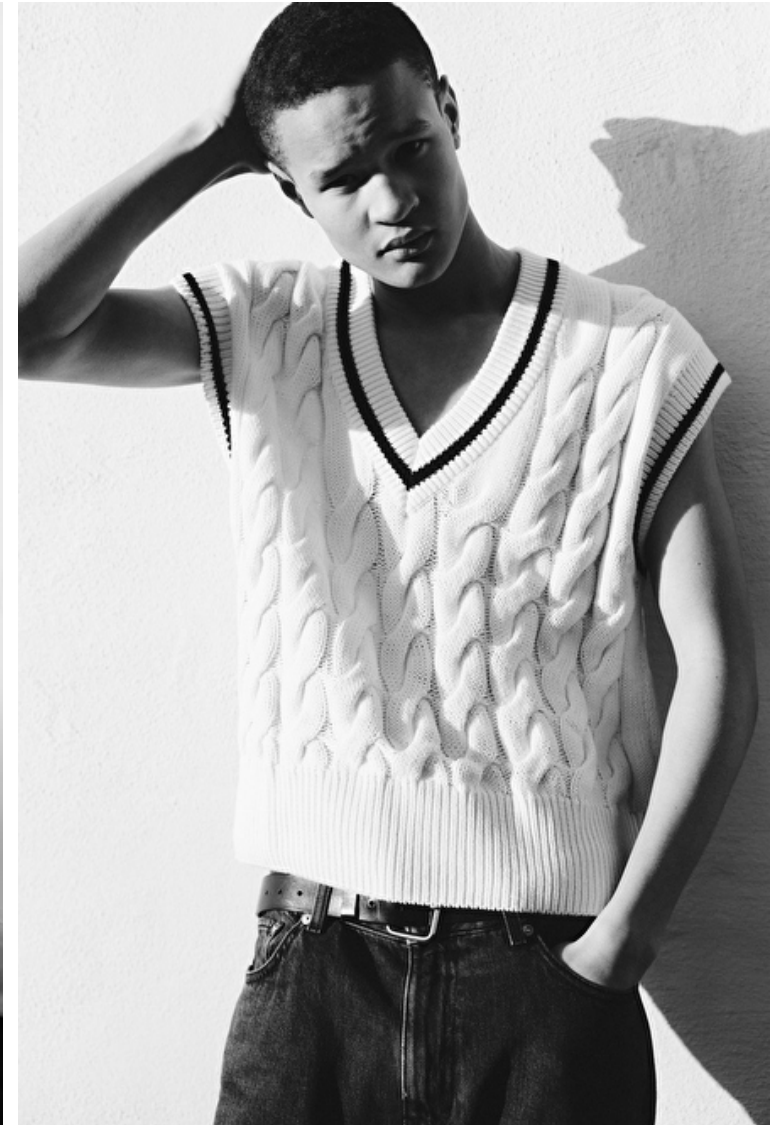

## Ezra Gyllenborg

Height 191cm / 6' 3.0"

Chest 84cm / 33"

Waist 68cm / 27"

Hips 91cm / 36"

Shoes EU/US/UK 46 / 12.5 / 11

Eyes Brown

Hair Black