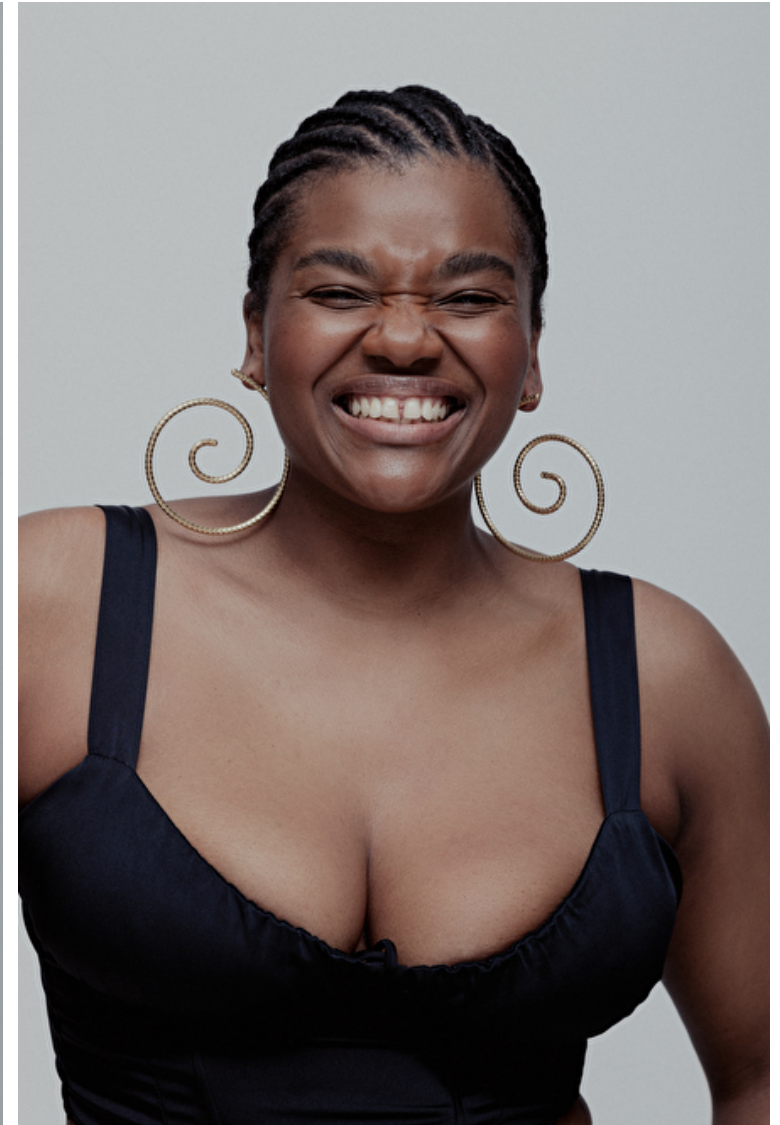

Modellink

Vasagatan 16, Goteborg, 41124, Goteborg, Sweden
Phone: 031-13 15 33 **Email:** info@modellink.se **Website:** <http://modellink.se/>

Fabiana Lima

Height 180cm / 5' 11.0"

Bust 109cm / 43"

Waist 90cm / 35.5"

Hips 116cm / 45.5"

Shoes EU/US/UK 42 / 10.5 / 9

Eyes Brown

Hair Brown

Cup E