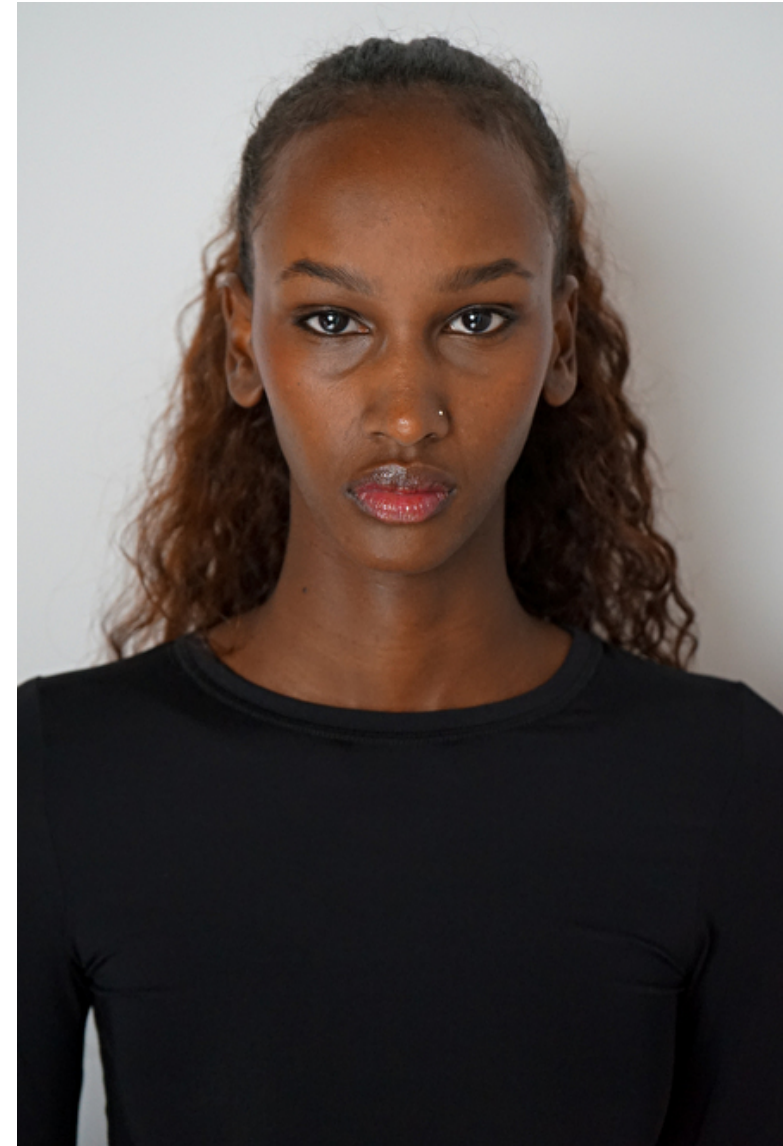

Modellink

Vasagatan 16, Goteborg, 41124, Goteborg, Sweden
Phone: 031-13 15 33 **Email:** info@modellink.se **Website:** <http://modellink.se/>

Fardowsa

Height 179cm / 5' 10.5"

Bust 75cm / 29.5"

Waist 59cm / 23"

Hips 88cm / 34.5"

Shoes EU/US/UK 38 / 7.5 / 5

Eyes Brown

Hair Black

Cup A