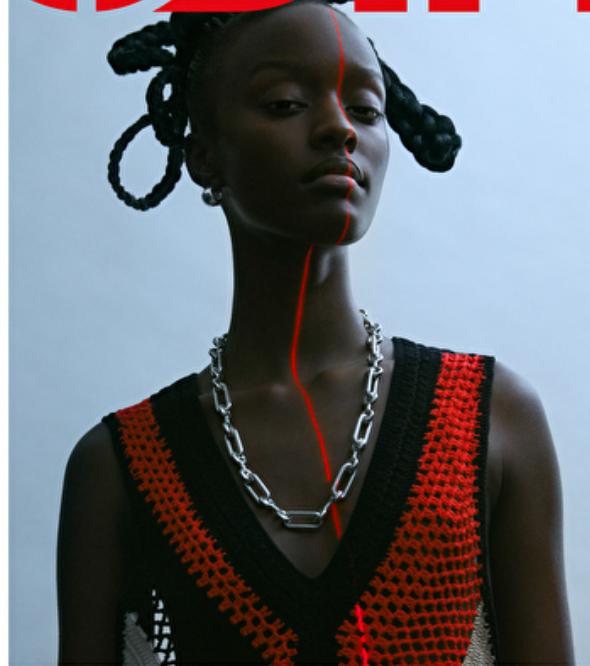

Modellink

Vasagatan 16, Goteborg, 41124, Goteborg, Sweden
Phone: 031-13 15 33 Email: info@modellink.se Website: http://modellink.se/

Fedola Shema

Height 174cm / 5' 8.5"

Bust 75cm / 29.5"

Waist 59cm / 23"

Hips 90cm / 35.5"

Shoes EU/US/UK 38 / 7.5 / 5

Eyes Brown

Hair Black

Location Sweden

Nº8

ODALISQUE MAGAZINE

S/S 2020
ISSN 4003-9760
9 772001 975016
€ 7,00