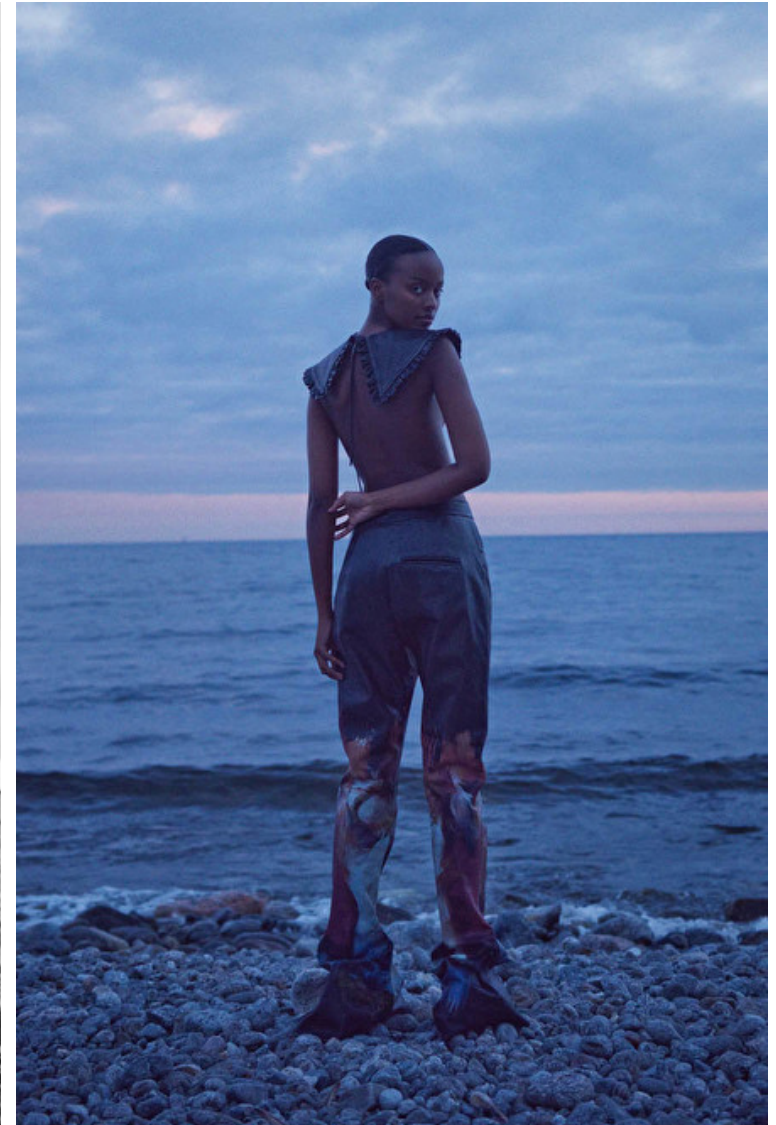

Modellink

Vasagatan 16, Goteborg, 41124, Goteborg, Sweden
Phone: 031-13 15 33 **Email:** info@modellink.se **Website:** <http://modellink.se/>

Fedola Shema

Height 174cm / 5' 8.5"

Bust 75cm / 29.5"

Waist 59cm / 23"

Hips 90cm / 35.5"

Shoes EU/US/UK 38 / 7.5 / 5

Eyes Brown

Hair Black

Location Sweden