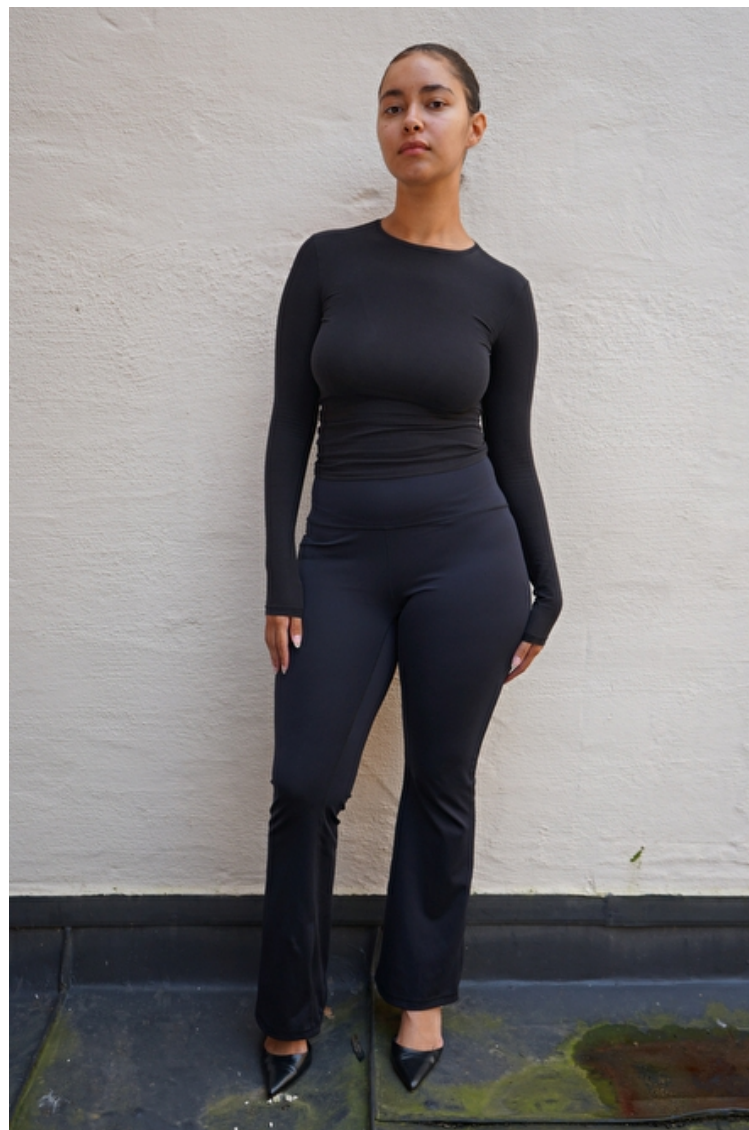

Felicia J

Height 174cm / 5' 8.5"

Bust 92cm / 36"

Waist 73cm / 28.5"

Hips 109cm / 43"

Shoes EU/US/UK 39 / 8 / 6

Eyes Brown

Hair Dark brown