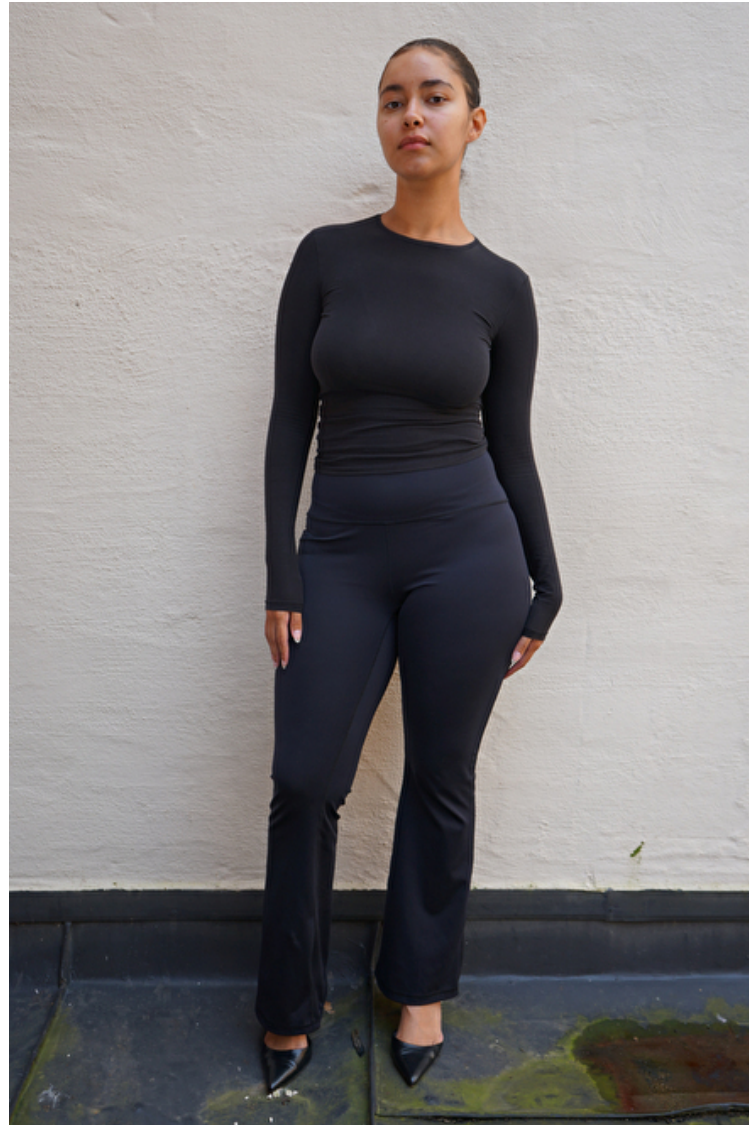

Modellink

Vasagatan 16, Goteborg, 41124, Goteborg, Sweden
Phone: 031-13 15 33 **Email:** info@modellink.se **Website:** <http://modellink.se/>

Felicia J

Height 174cm / 5' 8.5"

Bust 92cm / 36"

Waist 73cm / 28.5"

Hips 109cm / 43"

Shoes EU/US/UK 39 / 8 / 6

Eyes Brown

Hair Dark brown