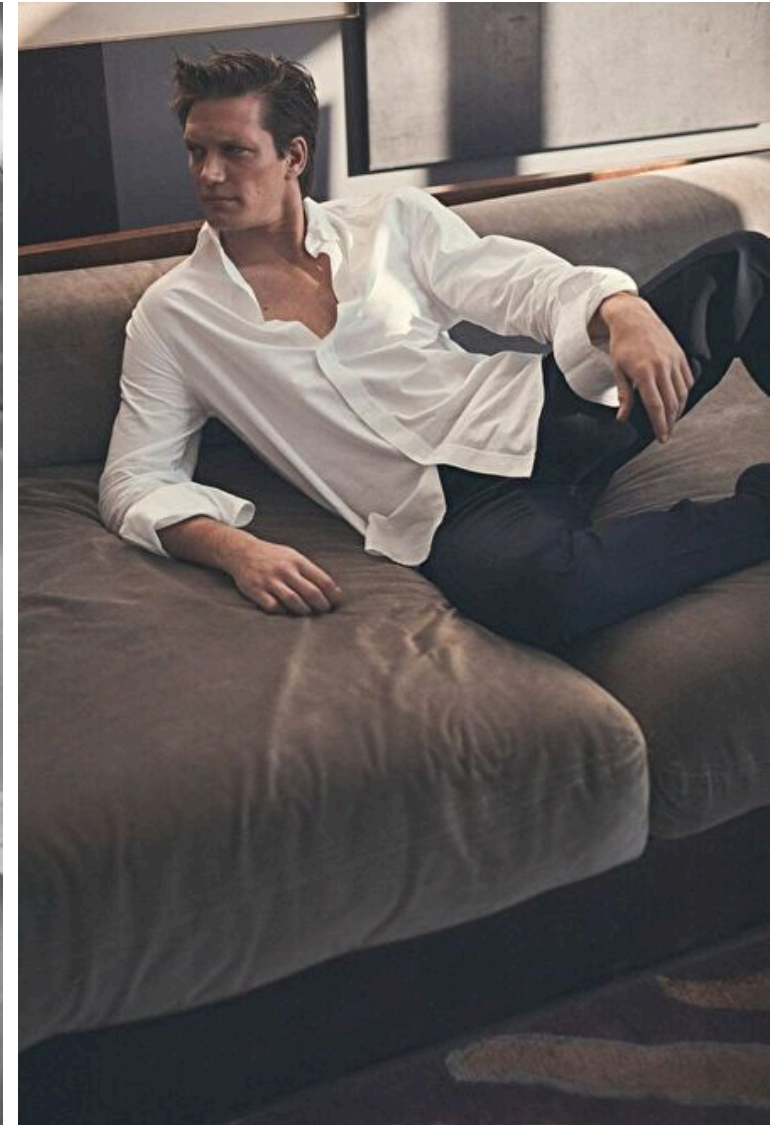

Modellink

Vasagatan 16, Goteborg, 41124, Goteborg, Sweden
Phone: 031-13 15 33 **Email:** info@modellink.se **Website:** http://modellink.se/

Florian Van Bael

Height 186cm / 6' 1.0"

Chest 98cm / 38.5"

Waist 76cm / 30"

Hips 97cm / 38"

Shoes EU/US/UK 45 / 12 / 10.5

Eyes Blue

Hair Light brown

Suit size 50cm / 40"