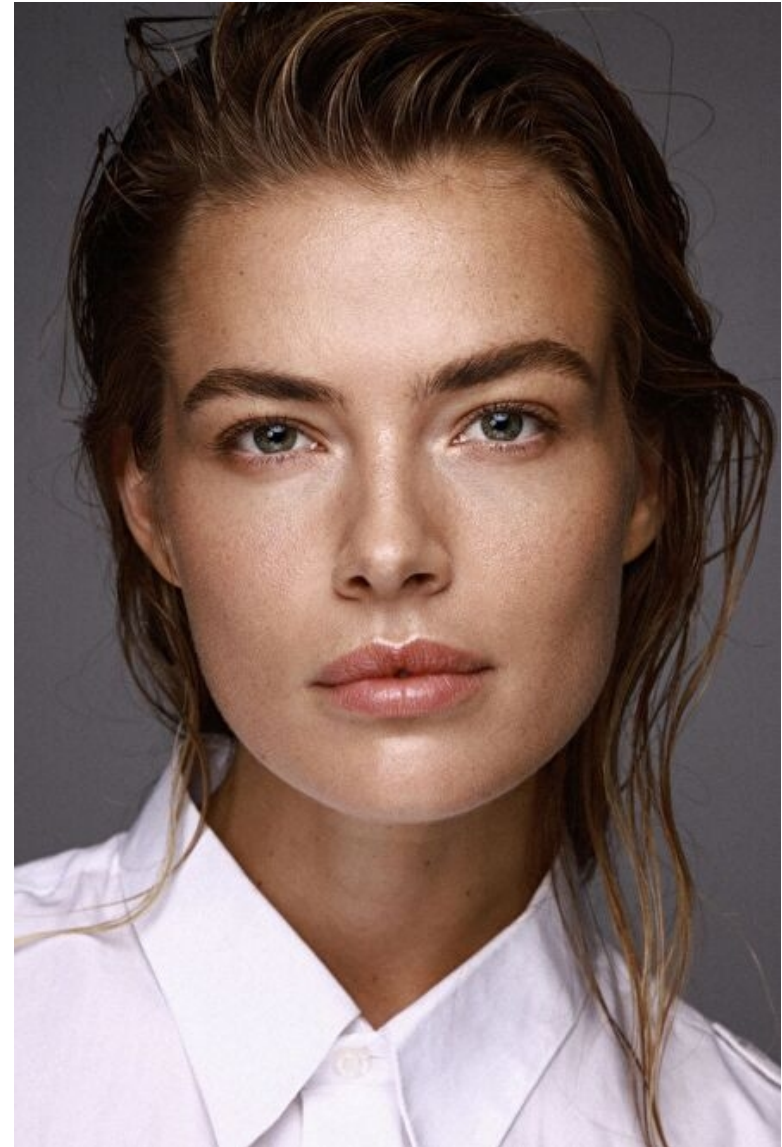

Frederique Brons

Height 178cm / 5' 10.0"

Bust 85cm / 33.5"

Waist 65cm / 25.5"

Hips 95cm / 37.5"

Shoes EU/US/UK 40 / 9 / 7

Eyes Green grey

Hair Dark blond

Cup C