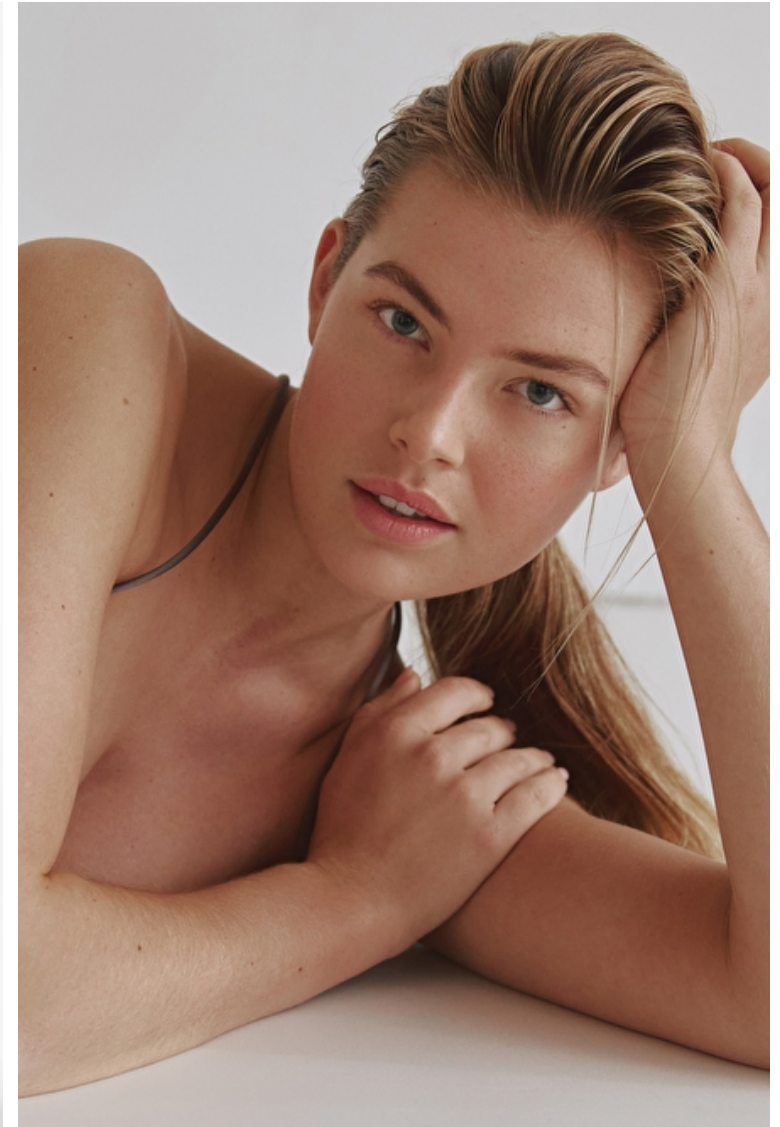

Frederique Brons

Height 178cm / 5' 10.0"

Bust 85cm / 33.5"

Waist 65cm / 25.5"

Hips 95cm / 37.5"

Shoes EU/US/UK 40 / 9 / 7

Eyes Green grey

Hair Dark blond

Cup C