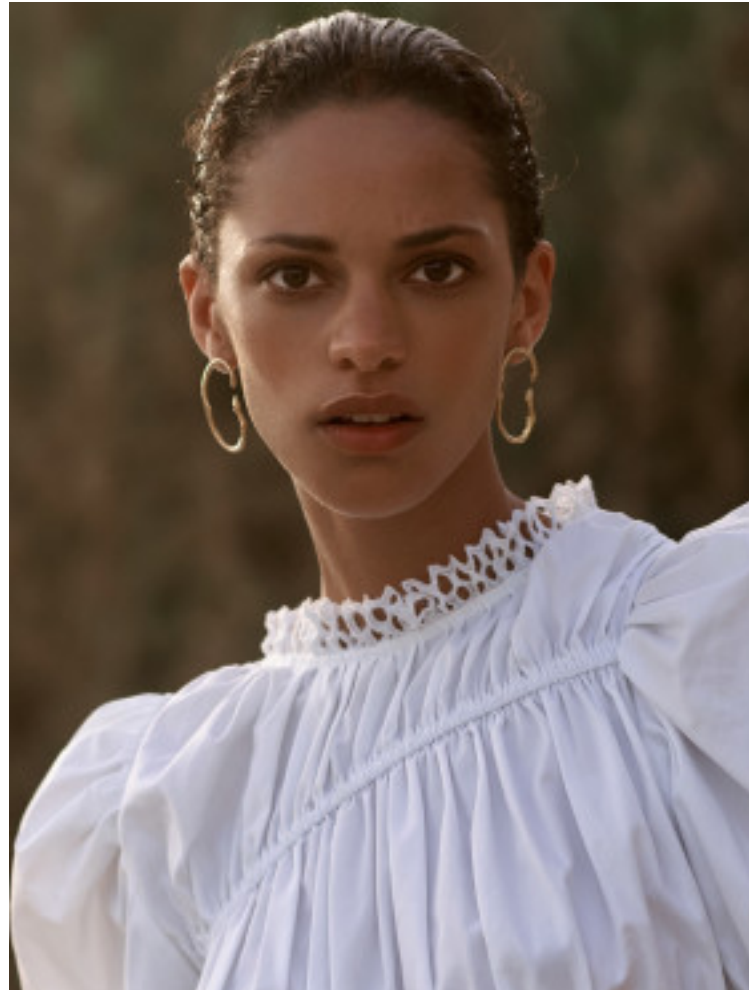

FRIDA MUNTING

Height 175cm / 5' 9.0"

Bust 75cm / 29.5"

Cup B

Hips 97cm / 38"

Waist 66cm / 26"

Shoes EU/US/UK 41 / 9.5 / 8

Size EU/US 38 / 8

Hair Dark brown

Eyes Brown