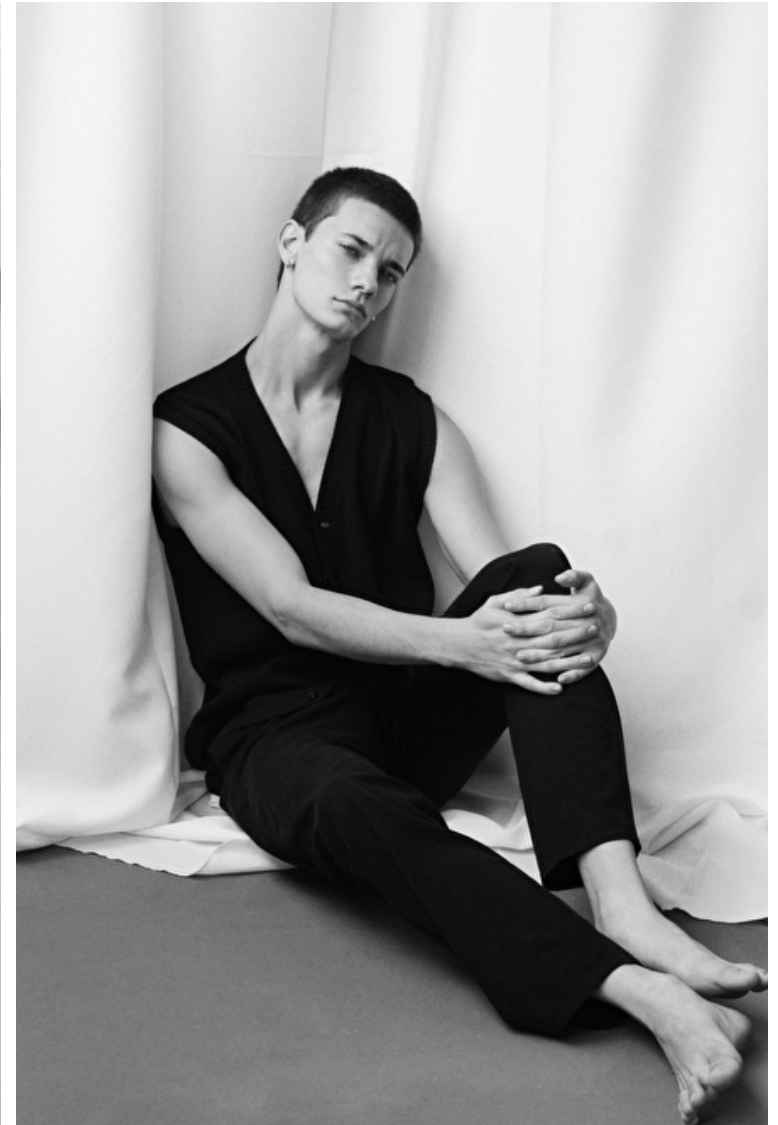

## Gabriel Neres

Height 188cm / 6' 2.0"

Chest 90cm / 35.5"

Waist 68cm / 27"

Hips 90cm / 35.5"

Shoes EU/US/UK 43 / 10.5 / 9

Eyes Green

Hair Brown