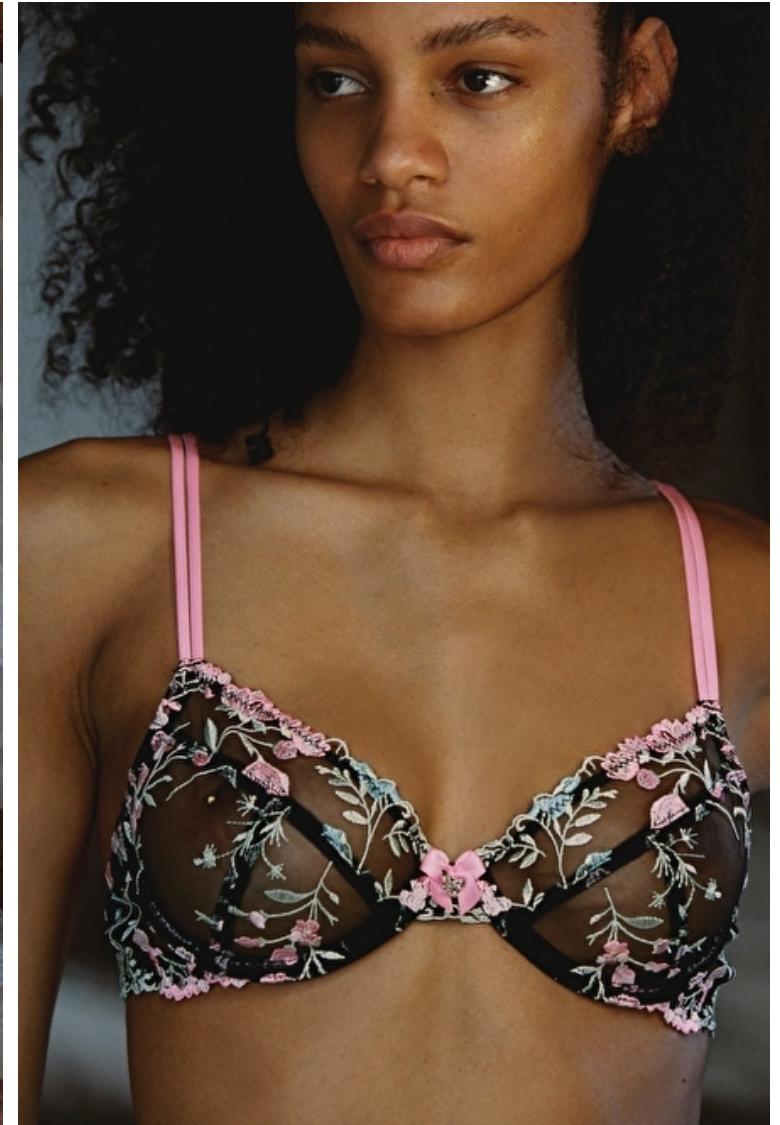

Gardelina Bautista

Height 178cm / 5' 10.0"

Size EU/US 36 / 6

Bust 82cm / 32.5"

Waist 60cm / 23.5"

Hips 92cm / 36"

Shoes EU/US/UK 41 / 9.5 / 8

Eyes Brown

Hair Dark brown

Cup B