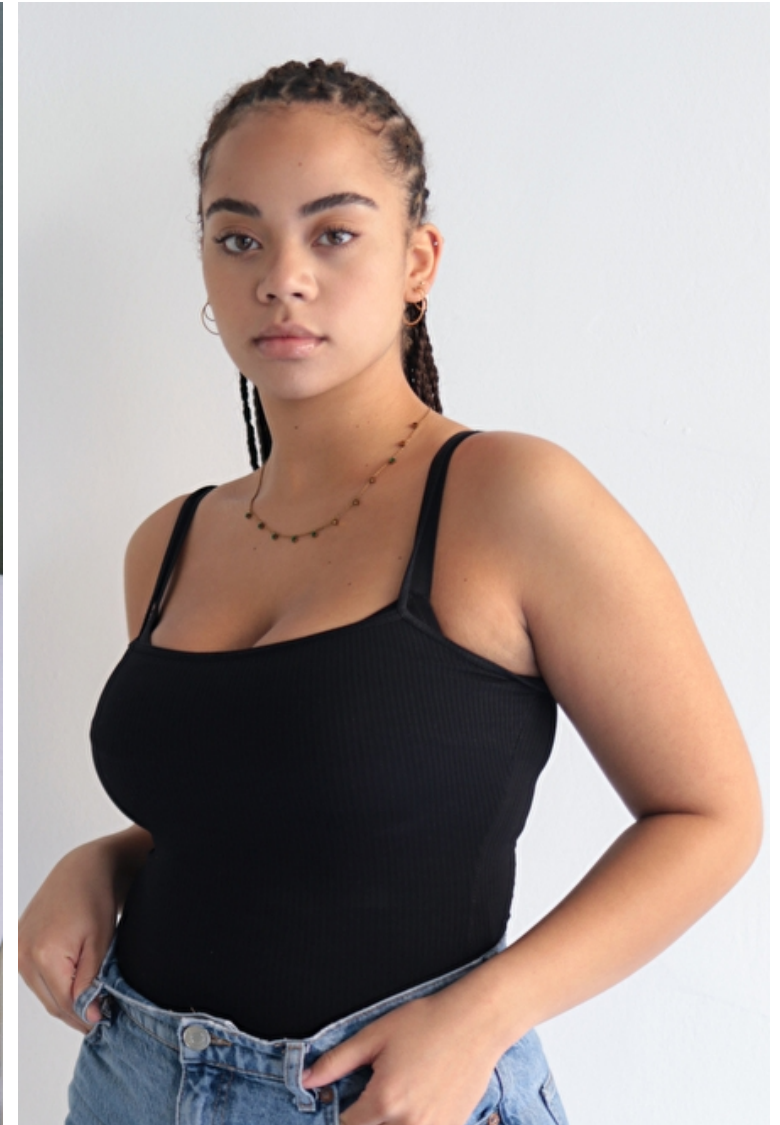

Georgia Rose

Height 173cm / 5' 8.0"

Size EU/US 44 / 14

Bust 96cm / 38"

Waist 79cm / 31"

Hips 117cm / 46"

Shoes EU/US/UK 39.5 / 8.5 / 6

Hair Brown