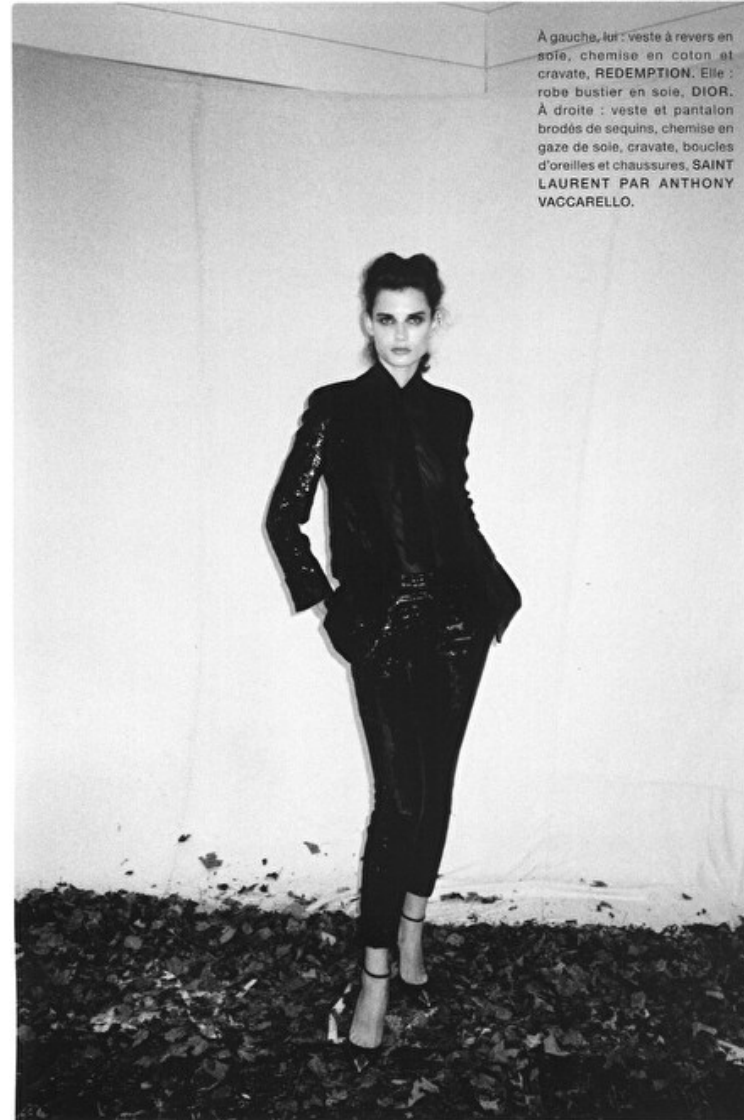

Modellink

Vasagatan 16, Goteborg, 41124, Goteborg, Sweden
Phone: 031-13 15 33 Email: info@modellink.se Website: http://modellink.se/

Giedre Dukauskaite.

Height 177cm / 5' 9.5"

Size EU/US 34 / 4

Bust 81cm / 32"

Waist 61cm / 24"

Hips 89cm / 35"

Shoes EU/US/UK 39.5 / 8.5 / 6

Eyes Green

Hair Light brown

Cup B