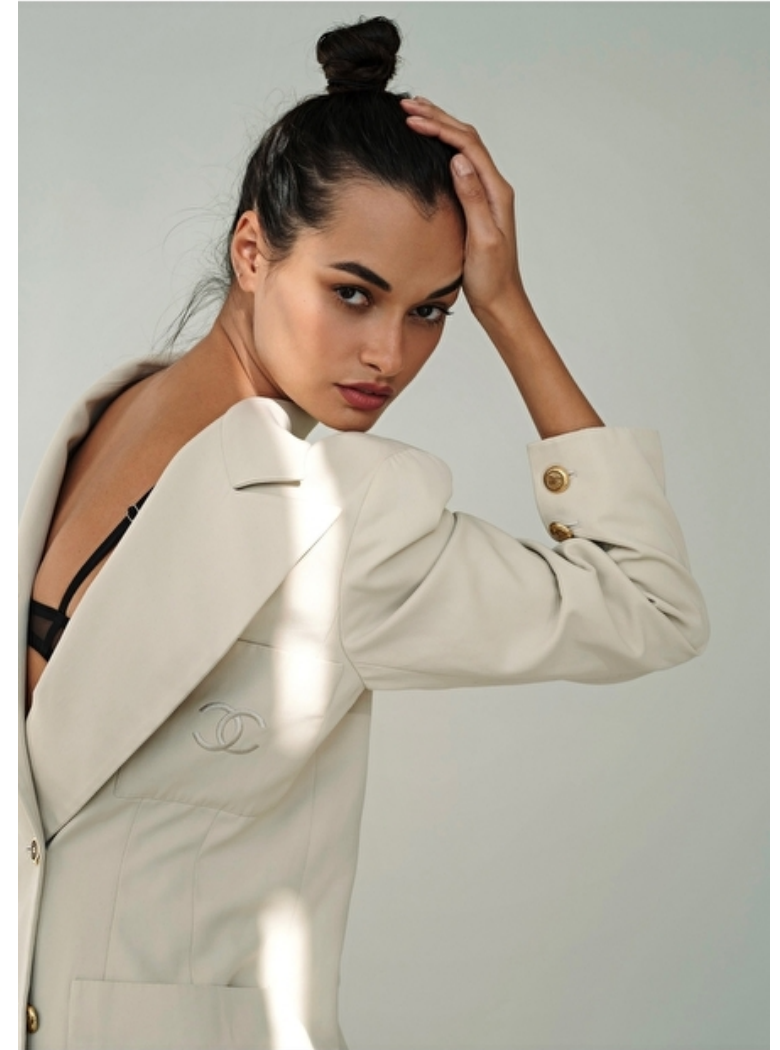

## Gizele Oliveira

Height 175cm / 5' 9.0"

Bust 88cm / 34.5"

Waist 65cm / 25.5"

Hips 90cm / 35.5"

Shoes EU/US/UK 39 / 8 / 6

Eyes Brown

Hair Dark brown