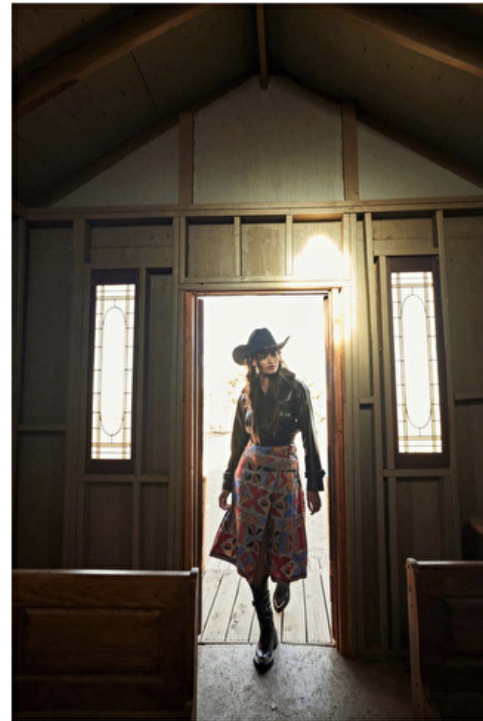

Modellink

Vasagatan 16, Goteborg, 41124, Goteborg, Sweden
Phone: 031-13 15 33 **Email:** info@modellink.se **Website:** http://modellink.se/

Gizele Oliveira

Height 175cm / 5' 9.0"

Bust 88cm / 34.5"

Waist 65cm / 25.5"

Hips 90cm / 35.5"

Shoes EU/US/UK 39 / 8 / 6

Eyes Brown

Hair Dark brown

*Hat by STETSON
Jacket by JULI TOO
Skirt by STELLA JEAN
Boots by NAKED WOLFE
Ear Cuff by LILOU*