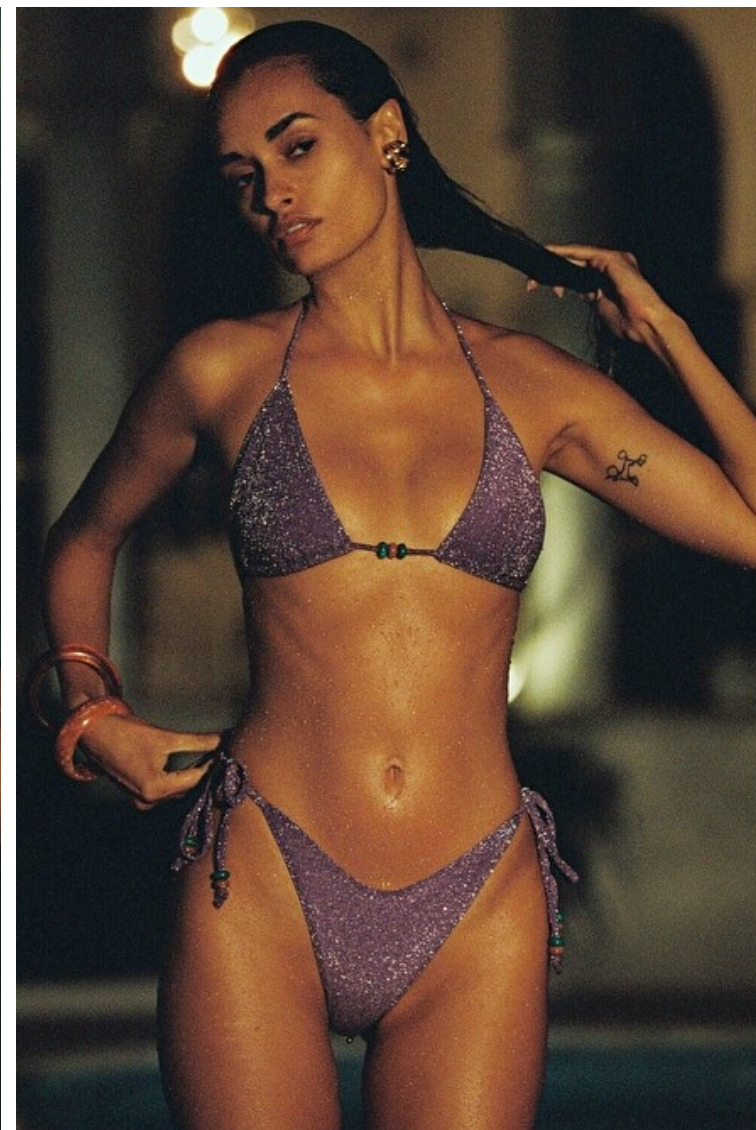

Gizele Oliveira

Height 175cm / 5' 9.0"

Bust 88cm / 34.5"

Waist 65cm / 25.5"

Hips 90cm / 35.5"

Shoes EU/US/UK 39 / 8 / 6

Eyes Brown

Hair Dark brown

ELLE | BEAUTY

Gizele Oliveira

Height 175cm / 5' 9.0"

Bust 88cm / 34.5"

Waist 65cm / 25.5"

Hips 90cm / 35.5"

Shoes EU/US/UK 39 / 8 / 6

Eyes Brown