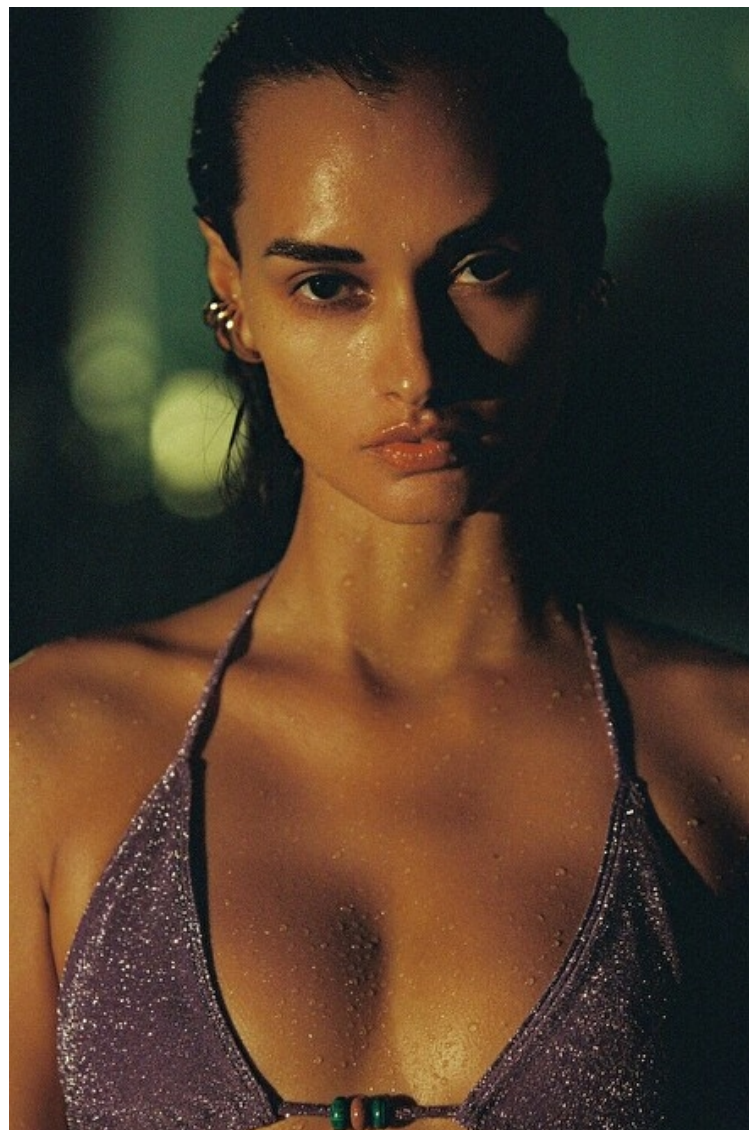

Gizele Oliveira

Height 175cm / 5' 9.0"

Bust 88cm / 34.5"

Waist 65cm / 25.5"

Hips 90cm / 35.5"

Shoes EU/US/UK 39 / 8 / 6

Eyes Brown

Hair Dark brown