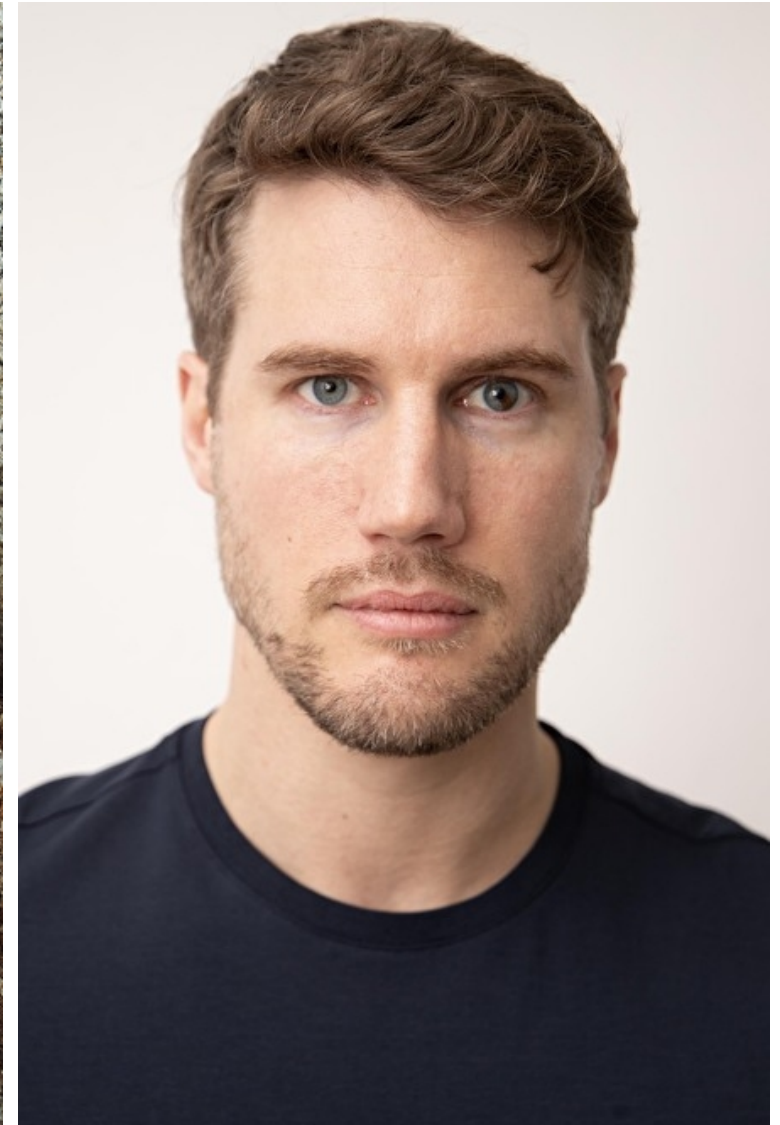

Size EU/US 50 / 20

Chest 100cm / 39.5"

Waist 85cm / 33.5"

Hips 95cm / 37.5"

Shoes EU/US/UK 43 / 10.5 / 9

Eyes Blue

Hair Dark blond

Location Stockholm