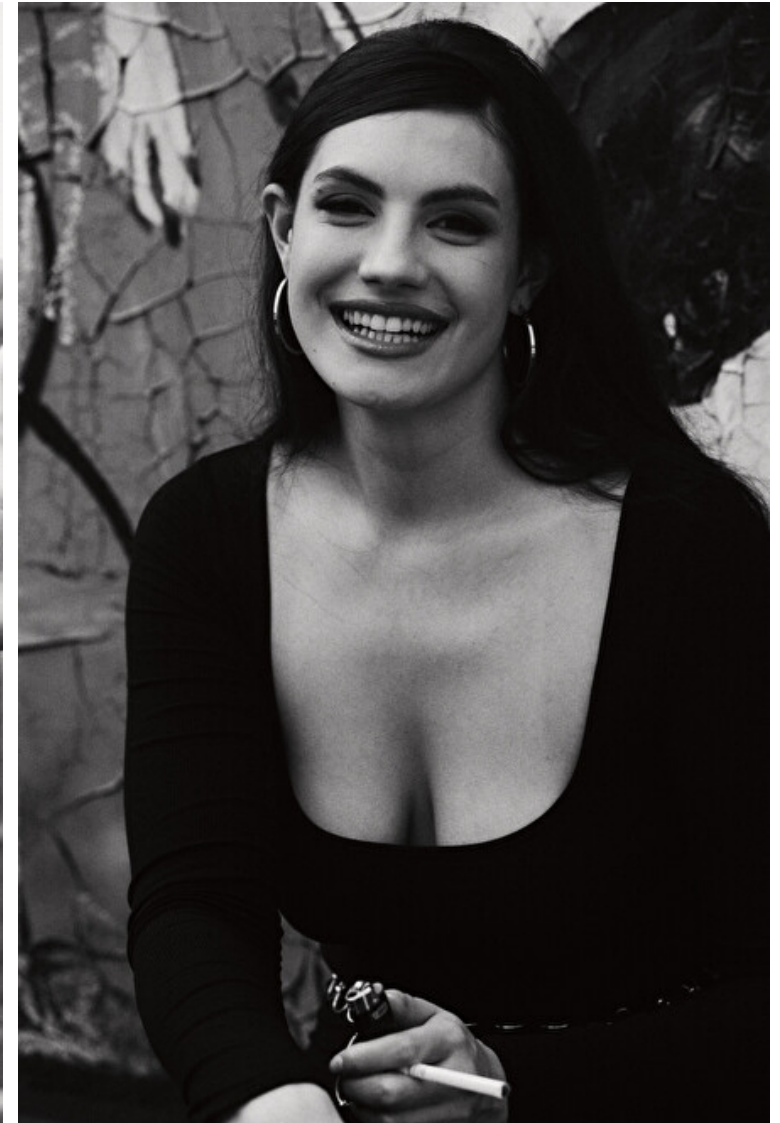

Hannah Lawson

Height 178cm / 5' 10.0"

Bust 90cm / 35.5"

Waist 71cm / 28"

Hips 107cm / 42"

Shoes EU/US/UK 41.5 / 10 / 8

Eyes Brown

Hair Brown

Cup E