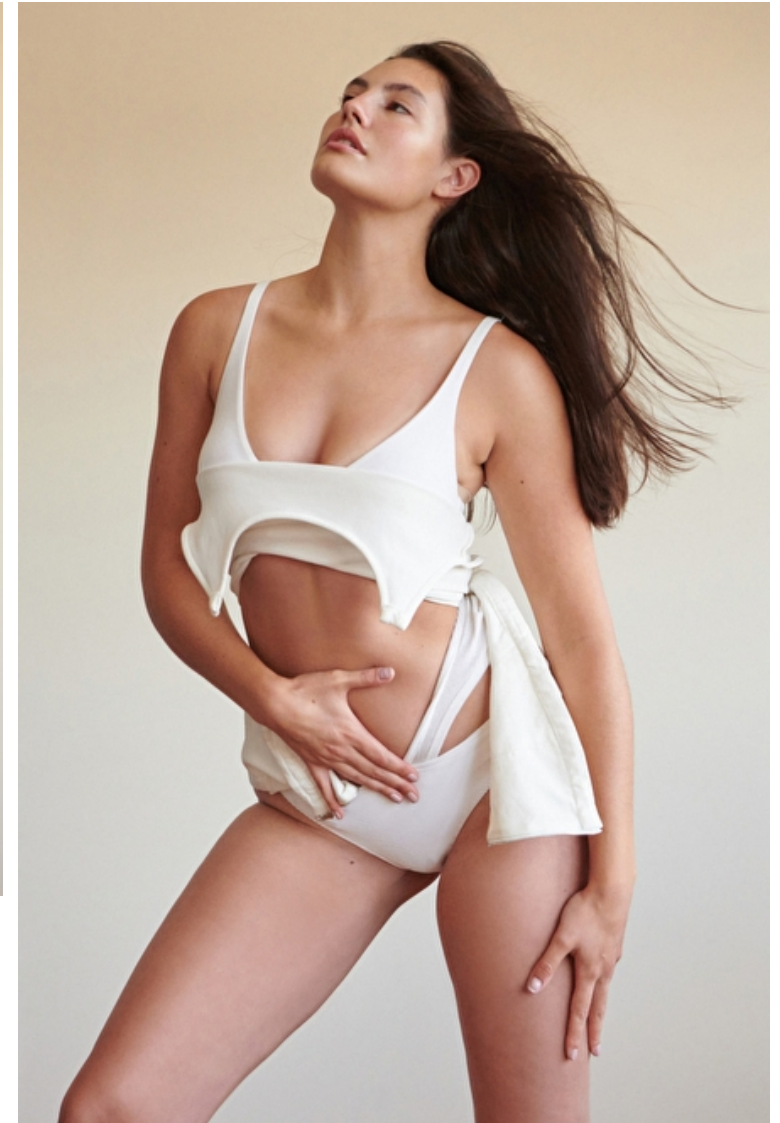

Height 178cm / 5' 10.0"

Bust 90cm / 35.5"

Waist 71cm / 28"

Hips 107cm / 42"

Shoes EU/US/UK 41.5 / 10 / 8

Eyes Brown

Hair Brown

Cup E