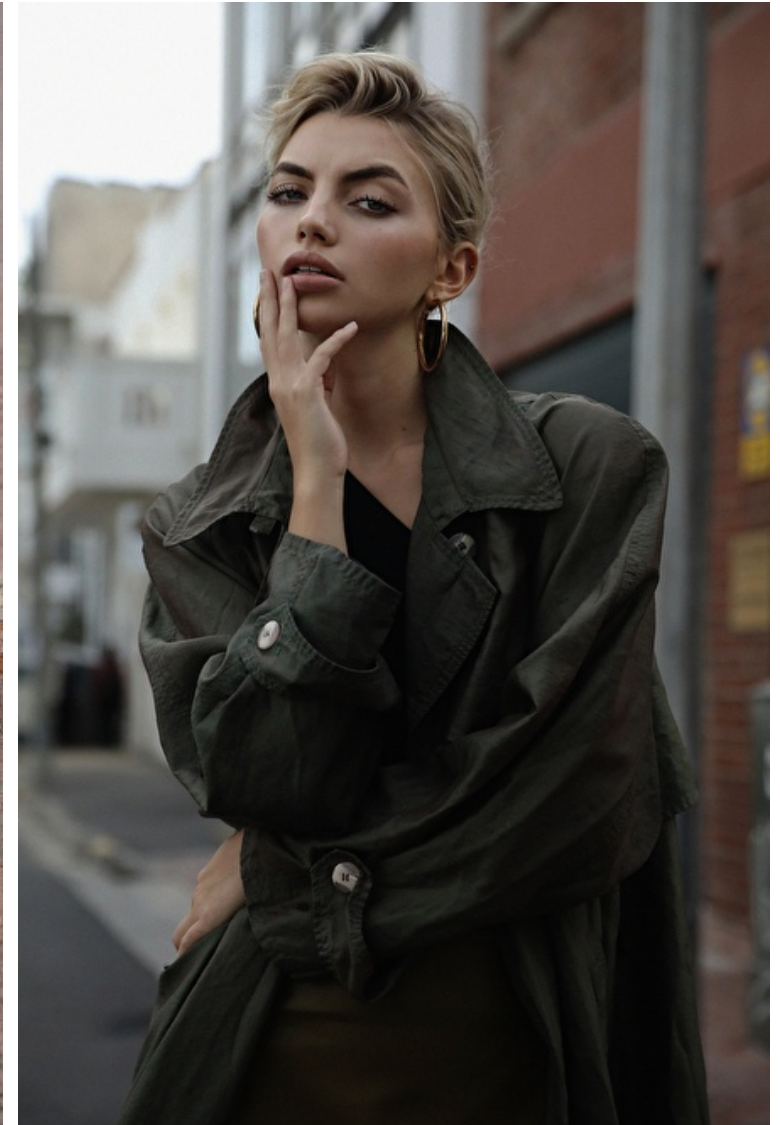

Modellink

Vasagatan 16, Goteborg, 41124, Goteborg, Sweden
Phone: 031-13 15 33 **Email:** info@modellink.se **Website:** http://modellink.se/

Hannah Morton

Height 173cm / 5' 8.0"

Bust 78cm / 30.5"

Waist 64cm / 25"

Hips 96cm / 38"

Shoes EU/US/UK 41 / 9.5 / 8

Eyes Blue

Hair Blond

Cup A