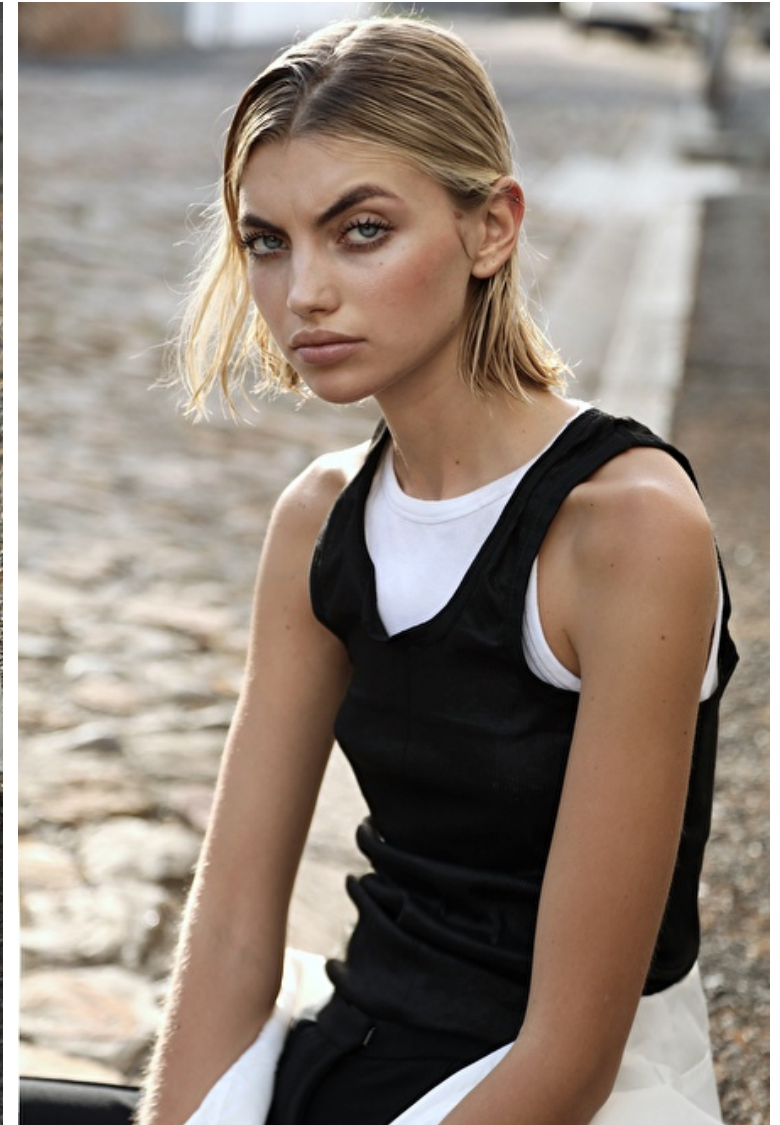

Modellink

Vasagatan 16, Goteborg, 41124, Goteborg, Sweden
Phone: 031-13 15 33 **Email:** info@modellink.se **Website:** http://modellink.se/

Hannah Morton

Height 173cm / 5' 8.0"

Bust 78cm / 30.5"

Waist 64cm / 25"

Hips 96cm / 38"

Shoes EU/US/UK 41 / 9.5 / 8

Eyes Blue

Hair Blond

Cup A