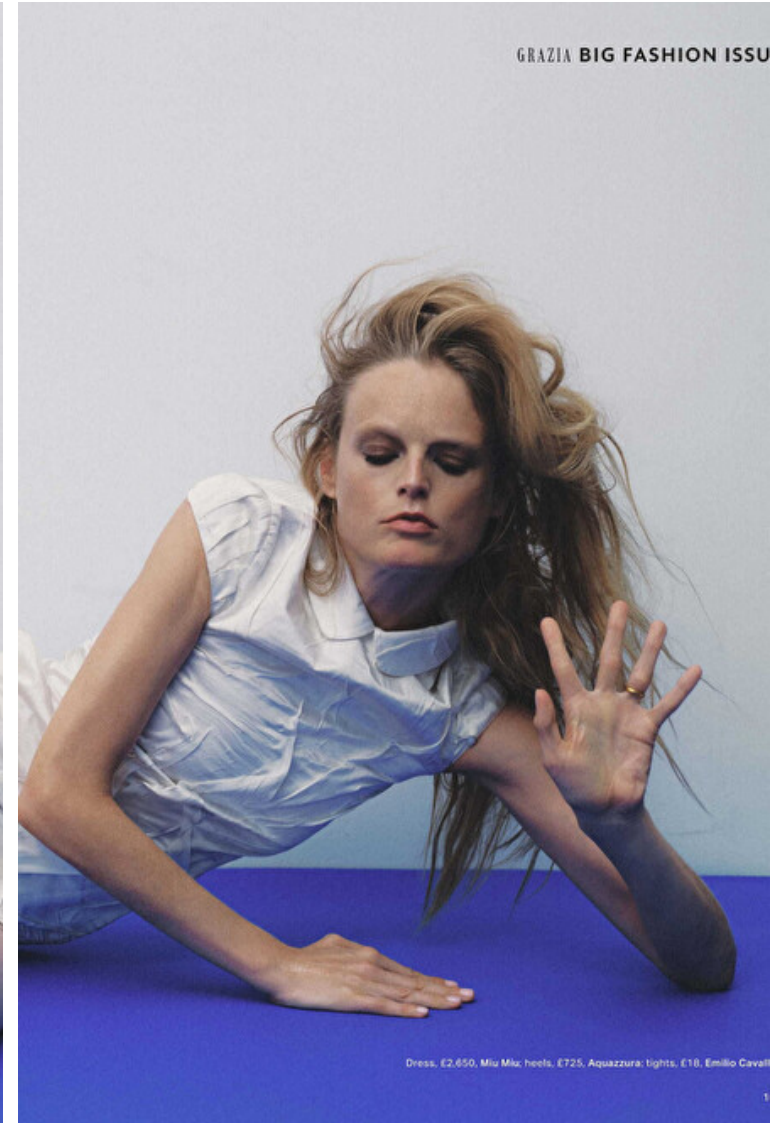

Modellink

Vasagatan 16, Goteborg, 41124, Goteborg, Sweden
Phone: 031-13 15 33 **Email:** info@modellink.se **Website:** http://modellink.se/

Hanne Gaby

Height 179cm / 5' 10.5"

Size EU/US 36 / 6

Bust 81cm / 32"

Waist 61cm / 24"

Hips 88cm / 34.5"

Shoes EU/US/UK 40 / 9 / 7

Eyes Blue

Hair Blond

Cup A