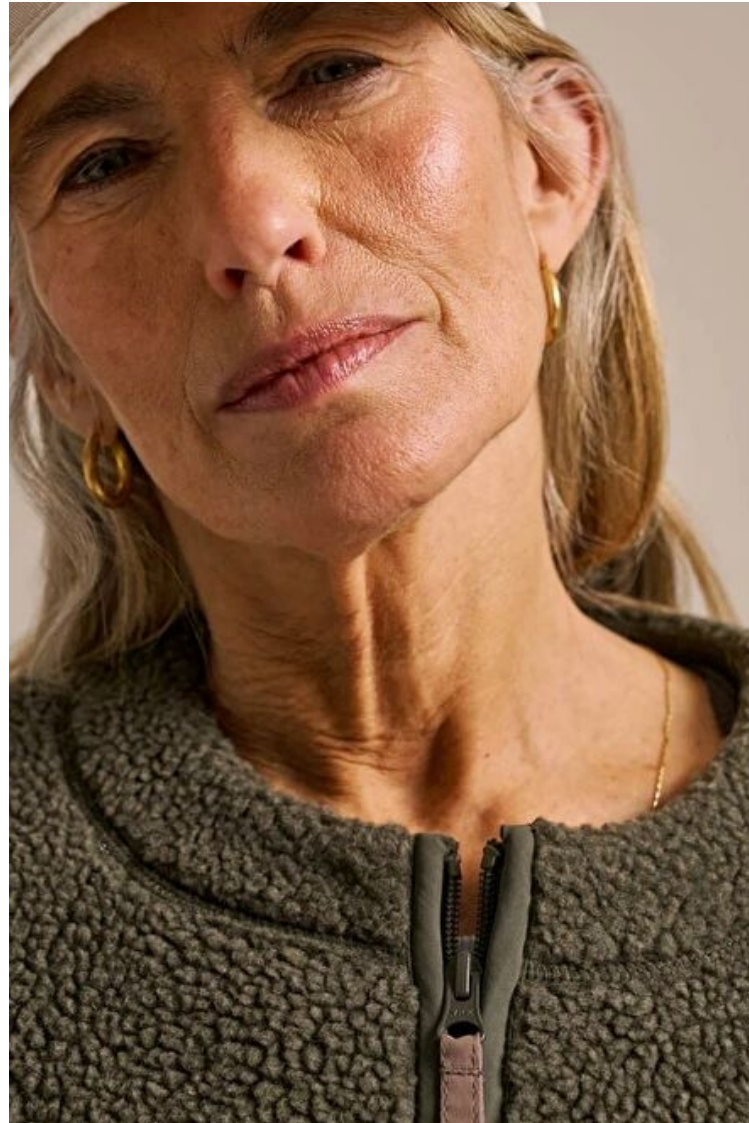

Hilde Janse

Height 176cm / 5' 9.5"

Size EU/US 36 / 6

Bust 85cm / 33.5"

Waist 68cm / 27"

Hips 89cm / 35"

Shoes EU/US/UK 39 / 8 / 6

Eyes Blue

Hair Grey