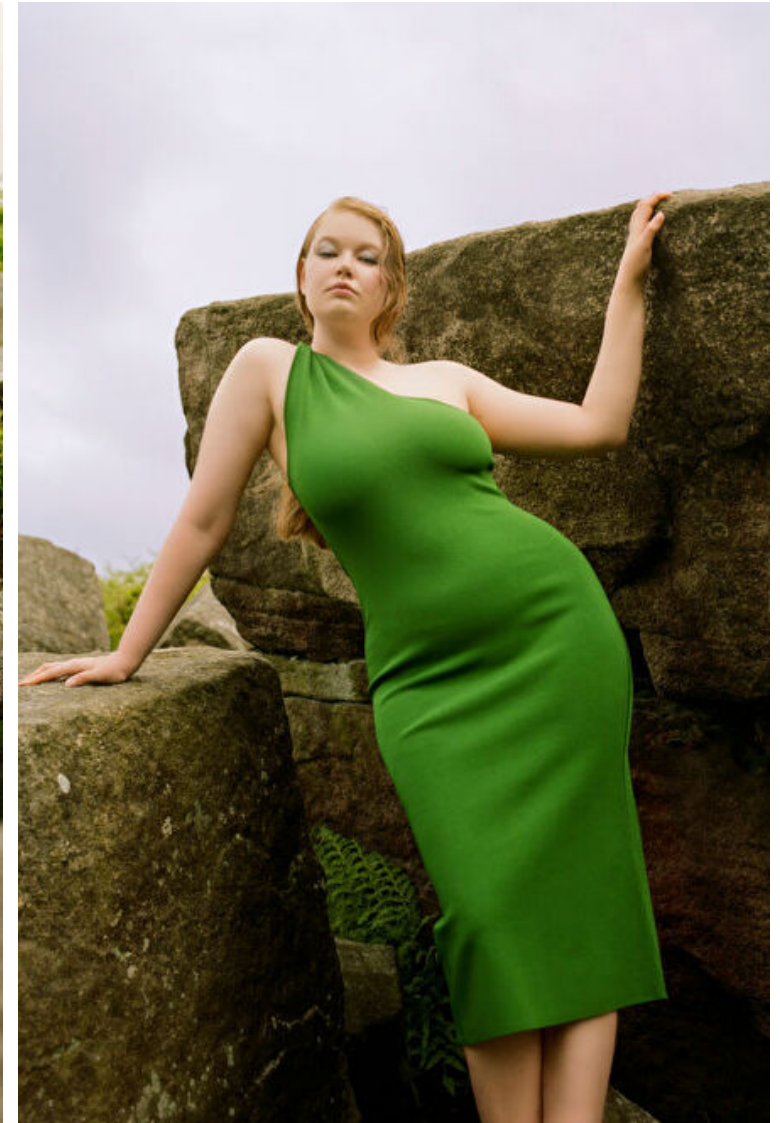

Modellink

Vasagatan 16, Goteborg, 41124, Goteborg, Sweden
Phone: 031-13 15 33 **Email:** info@modellink.se **Website:** http://modellink.se/

Hollie-May Saker

Height 178cm / 5' 10.0"

Bust 101cm / 40"

Waist 86cm / 34"

Hips 111cm / 43.5"

Shoes EU/US/UK 41 / 9.5 / 8

Eyes Hazel

Hair Red blond

Cup D