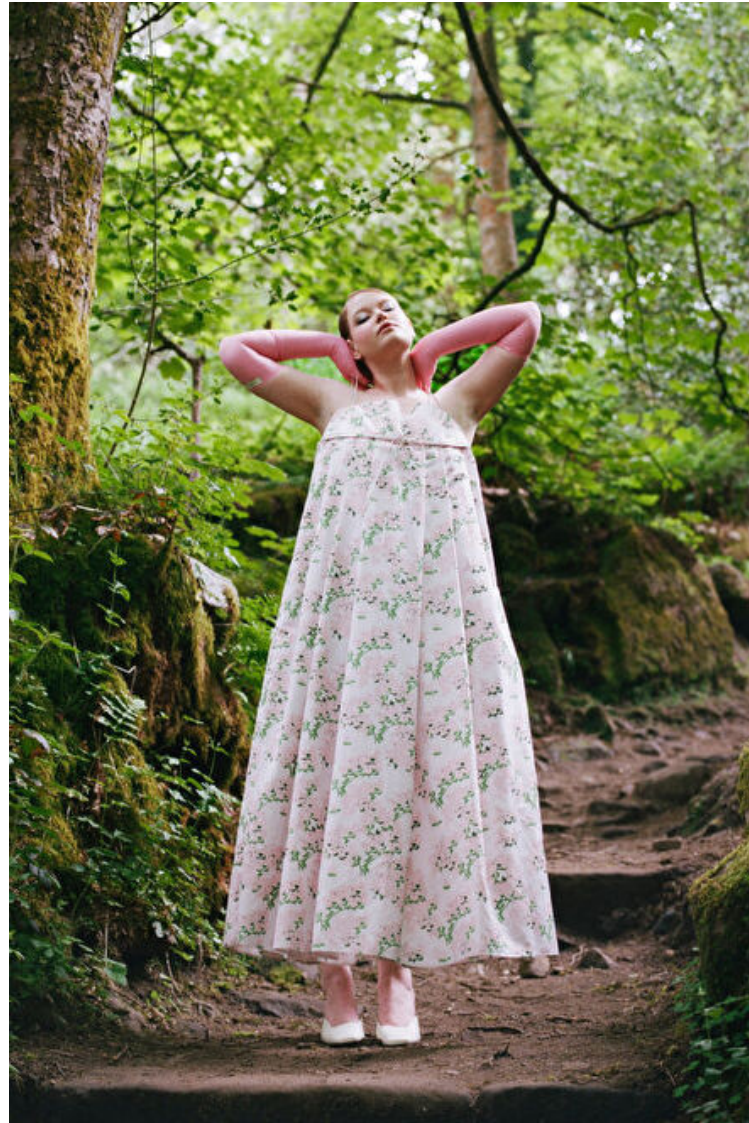

Modellink

Vasagatan 16, Goteborg, 41124, Goteborg, Sweden
Phone: 031-13 15 33 **Email:** info@modellink.se **Website:** http://modellink.se/

Hollie-May Saker

Height 178cm / 5' 10.0"

Bust 101cm / 40"

Waist 86cm / 34"

Hips 111cm / 43.5"

Shoes EU/US/UK 41 / 9.5 / 8

Eyes Hazel

Hair Red blond

Cup D