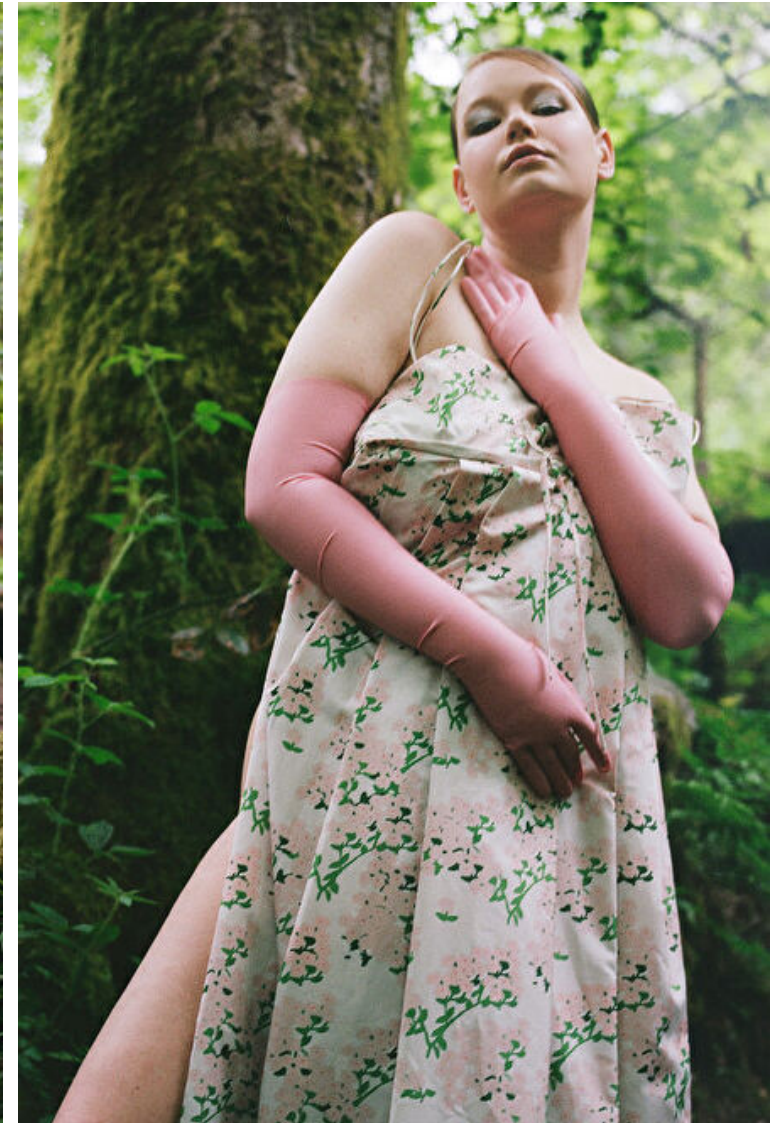

Modellink

Vasagatan 16, Goteborg, 41124, Goteborg, Sweden
Phone: 031-13 15 33 **Email:** info@modellink.se **Website:** http://modellink.se/

Hollie-May Saker

Height 178cm / 5' 10.0"

Bust 101cm / 40"

Waist 86cm / 34"

Hips 111cm / 43.5"

Shoes EU/US/UK 41 / 9.5 / 8

Eyes Hazel

Hair Red blond

Cup D