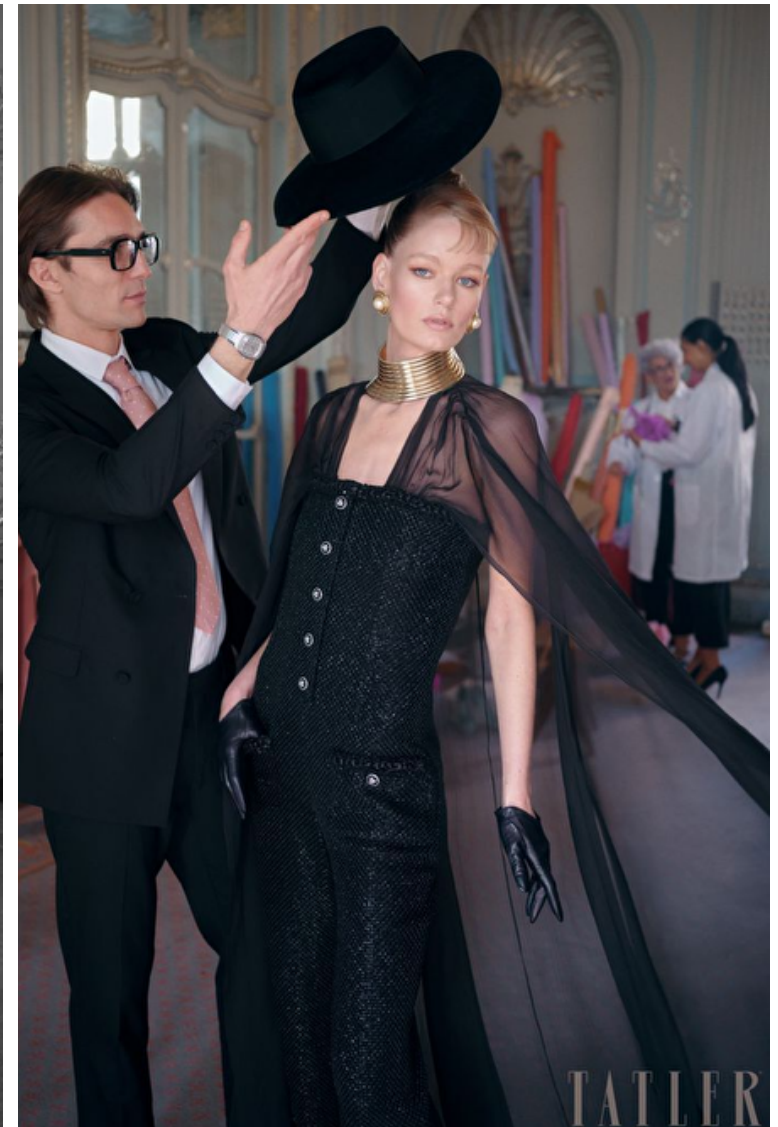

Waist 61cm / 24"

Hips 89cm / 35"

Shoes EU/US/UK 41 / 9.5 / 8

Eyes Hazel

Hair Red blond

Cup D

Hollie-May Saker

Height 178cm / 5' 10.0"