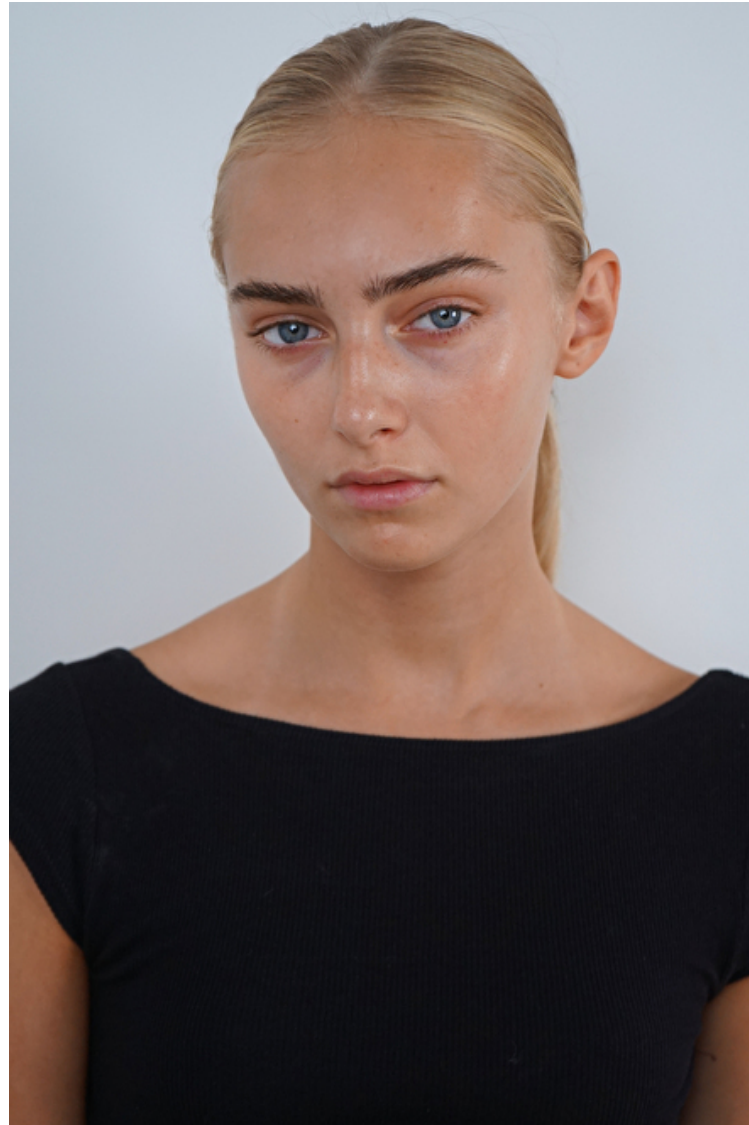

Modellink

Vasagatan 16, Goteborg, 41124, Goteborg, Sweden
Phone: 031-13 15 33 **Email:** info@modellink.se **Website:** http://modellink.se/

Ida

Height 178cm / 5' 10.0"

Size EU/US 32 / 2

Bust 83cm / 32.5"

Waist 64cm / 25"

Hips 90cm / 35.5"

Shoes EU/US/UK 39.5 / 8.5 / 6

Eyes Blue

Hair Blond

Cup A