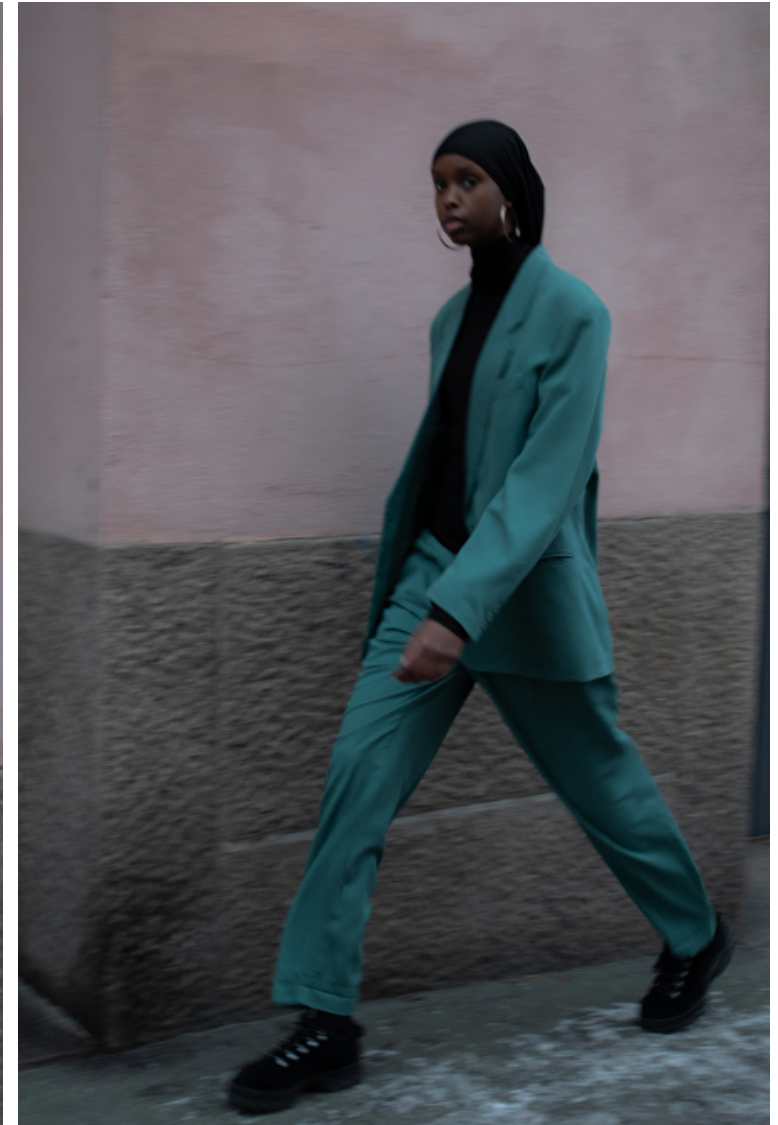

Modellink

Vasagatan 16, Goteborg, 41124, Goteborg, Sweden
Phone: 031-13 15 33 **Email:** info@modellink.se **Website:** http://modellink.se/

Ifrah

Height 182cm / 5' 11.5"

Bust 76cm / 30"

Waist 63cm / 25"

Hips 92cm / 36"

Shoes EU/US/UK 41 / 9.5 / 8

Eyes Dark brown

Hair Black

Location Gothenburg