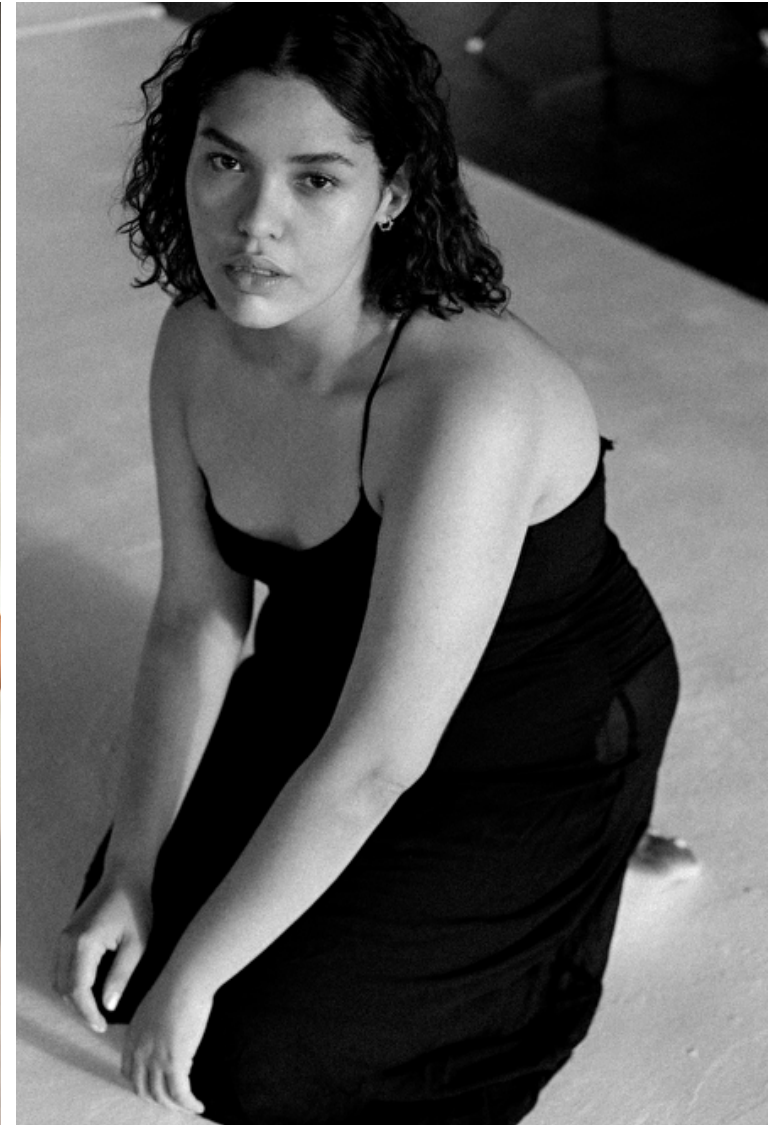

Inealys Gonzalez

Height 175cm / 5' 9.0"

Bust 110cm / 43.5"

Waist 97cm / 38"

Hips 127cm / 50"

Eyes Brown

Hair Dark brown

Cup B